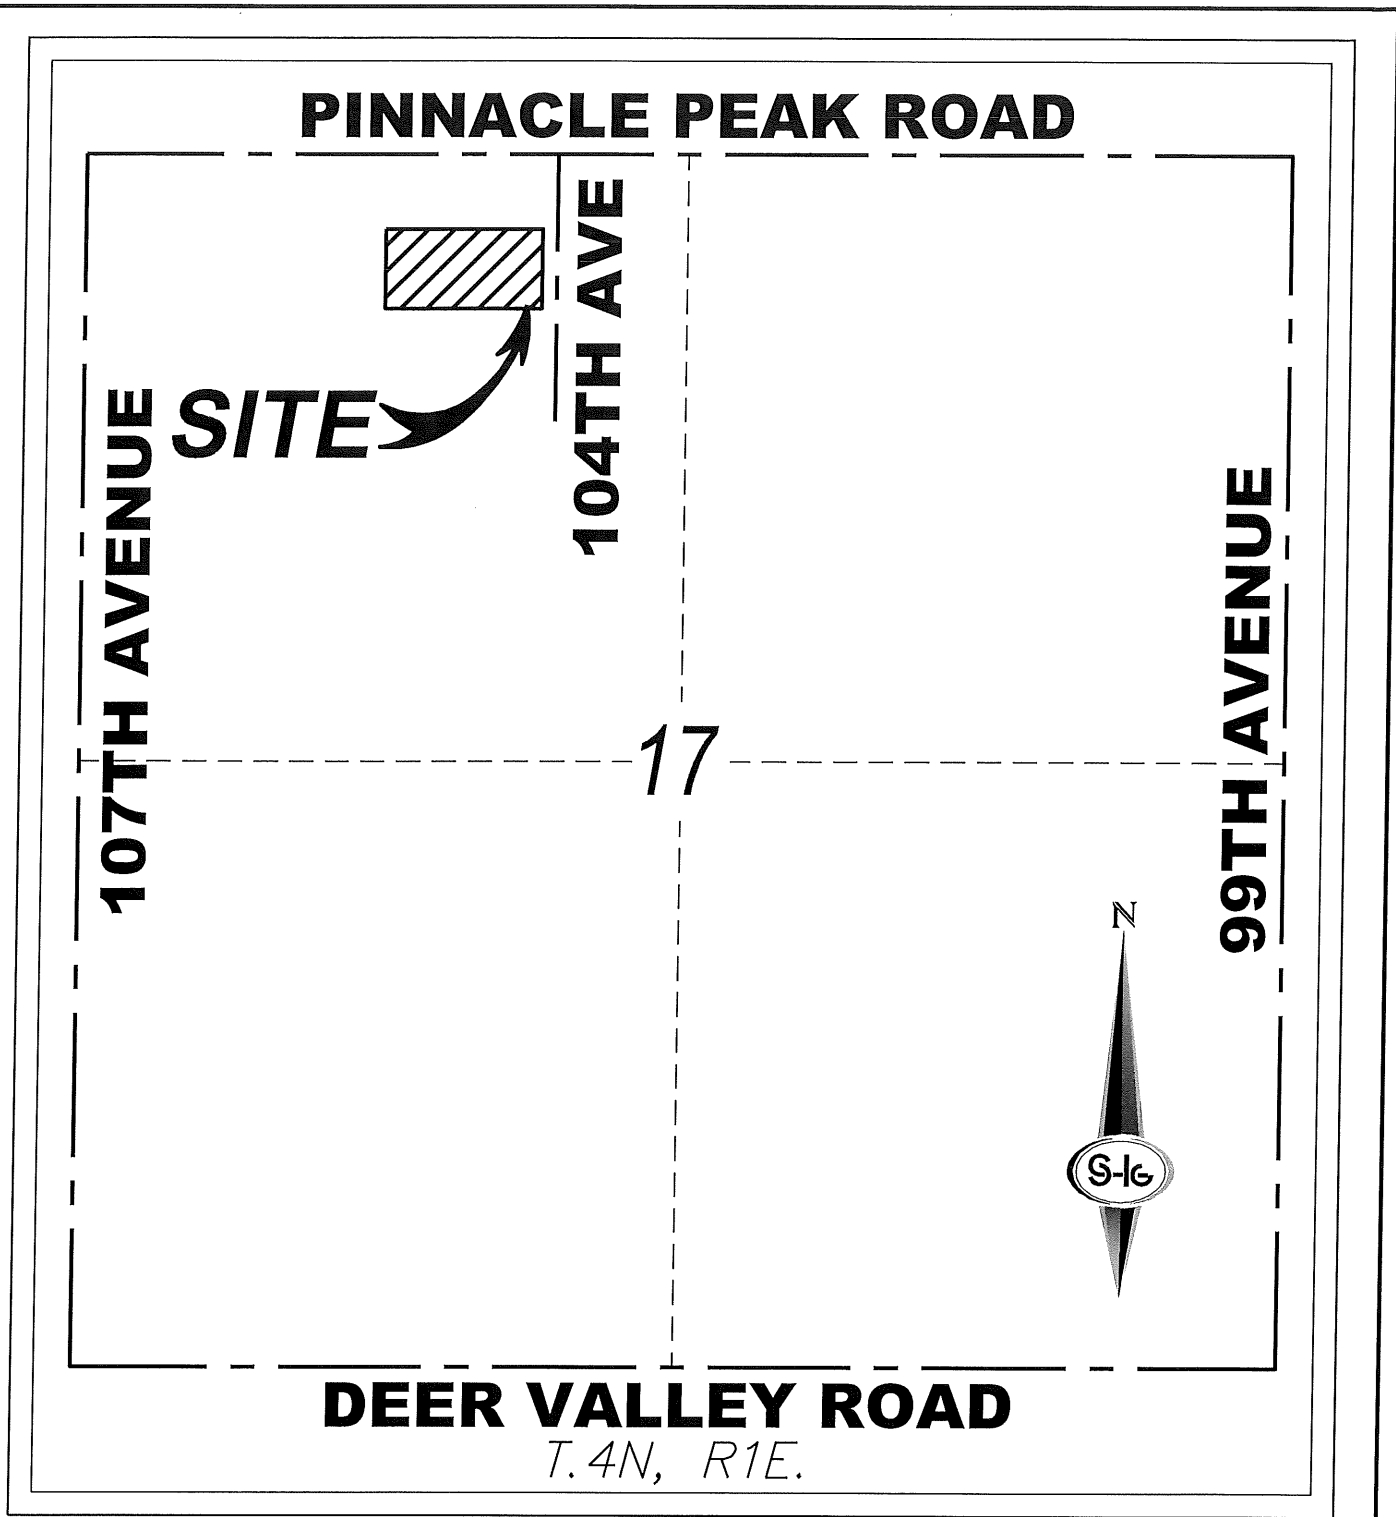

i:\teg1602-000 ironwood estates\dwg\figures\vic map.dwg 12/14/2016 3:32 PM Gabriel Romero

VICINITY MAP

NOT TO SCALE

S-I-G **SLATER HANIFAN GROUP**
 CONSULTING ENGINEERS & PLANNERS
 11201 N. TATUM BOULEVARD #250, PHOENIX, AZ 85028
 PHONE (602) 687-9664

THE EMPIRE GROUP, LLC

IRONWOOD ESTATES
VICINITY MAP

DATE: 12-14-2016

DRAFTER: GGR

DESIGNER: GGR

CHECKED: RDT

PROJECT NO.

TEG1602-000

VIC-01

SHEET 1 OF 1