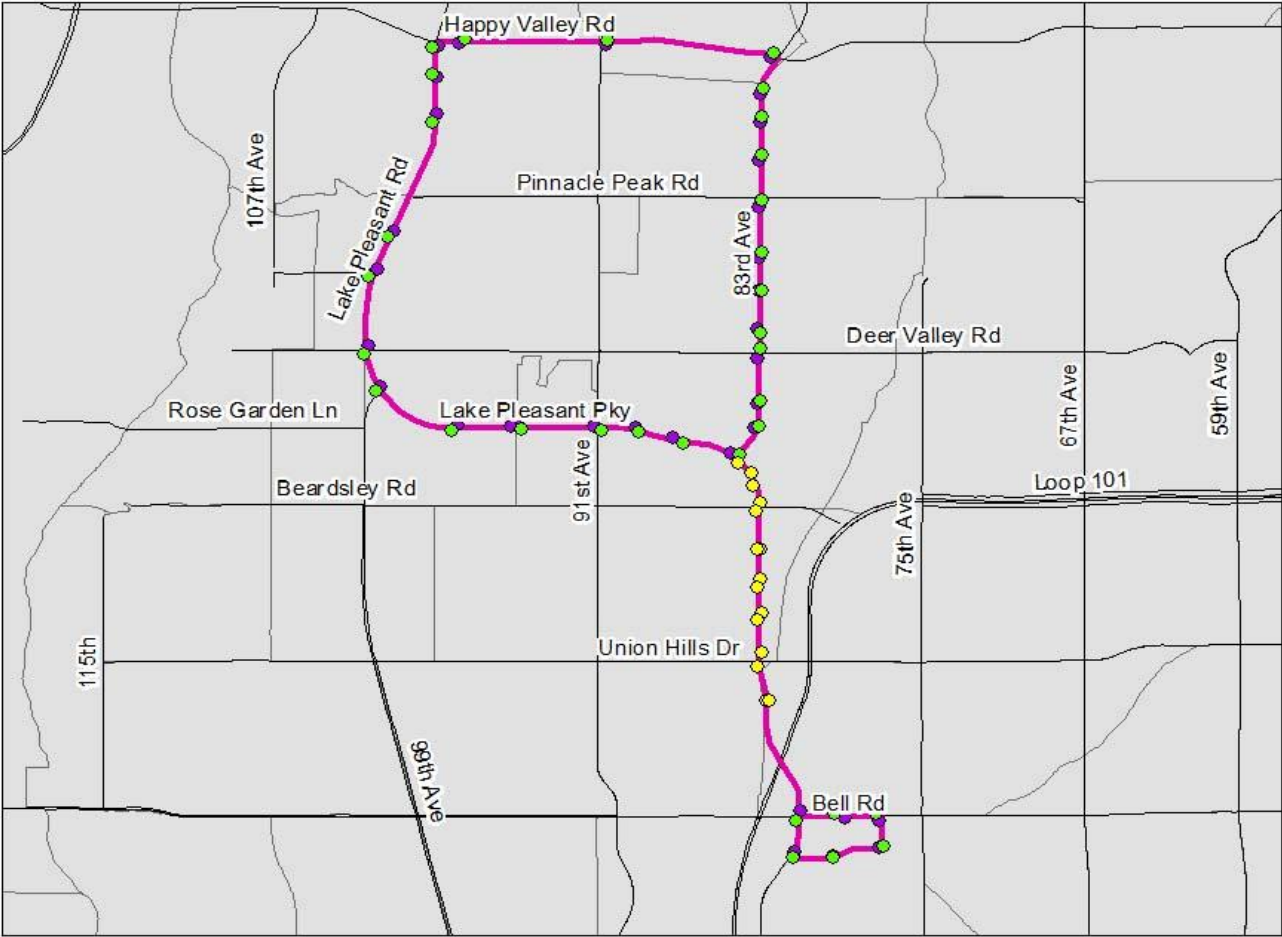

Figure ES2 Happy Valley Option Route and Stops

LEGEND

- Circulator Route
- Counterclockwise Bus Stops
- Shared Bus Stops
- Clockwise Bus Stops