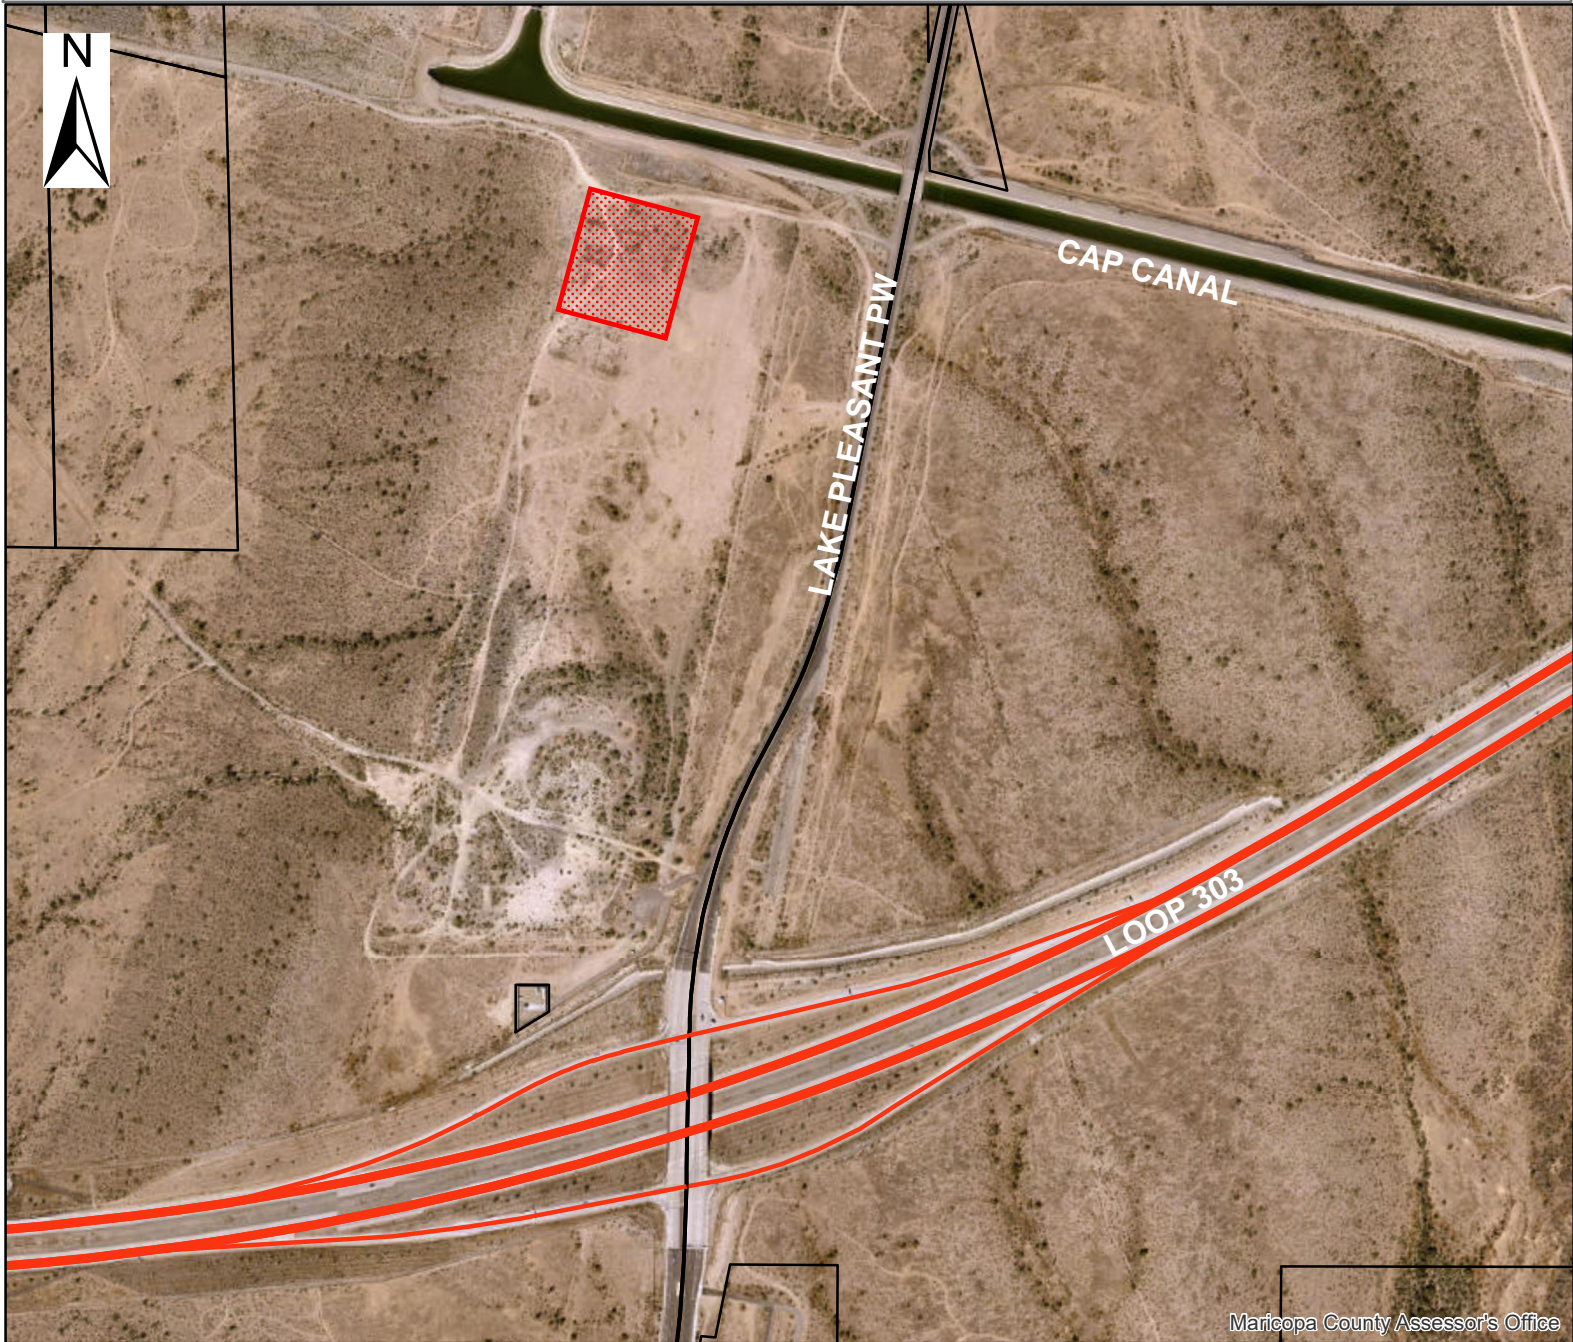

**DEVELOPMENT  
&  
ENGINEERING**

Zone 6E Reservoir &  
Booster Pump Station  
UT00526

# Location Map

## Legend

Zone 6E Reservoir &  
Booster Pump Station Site