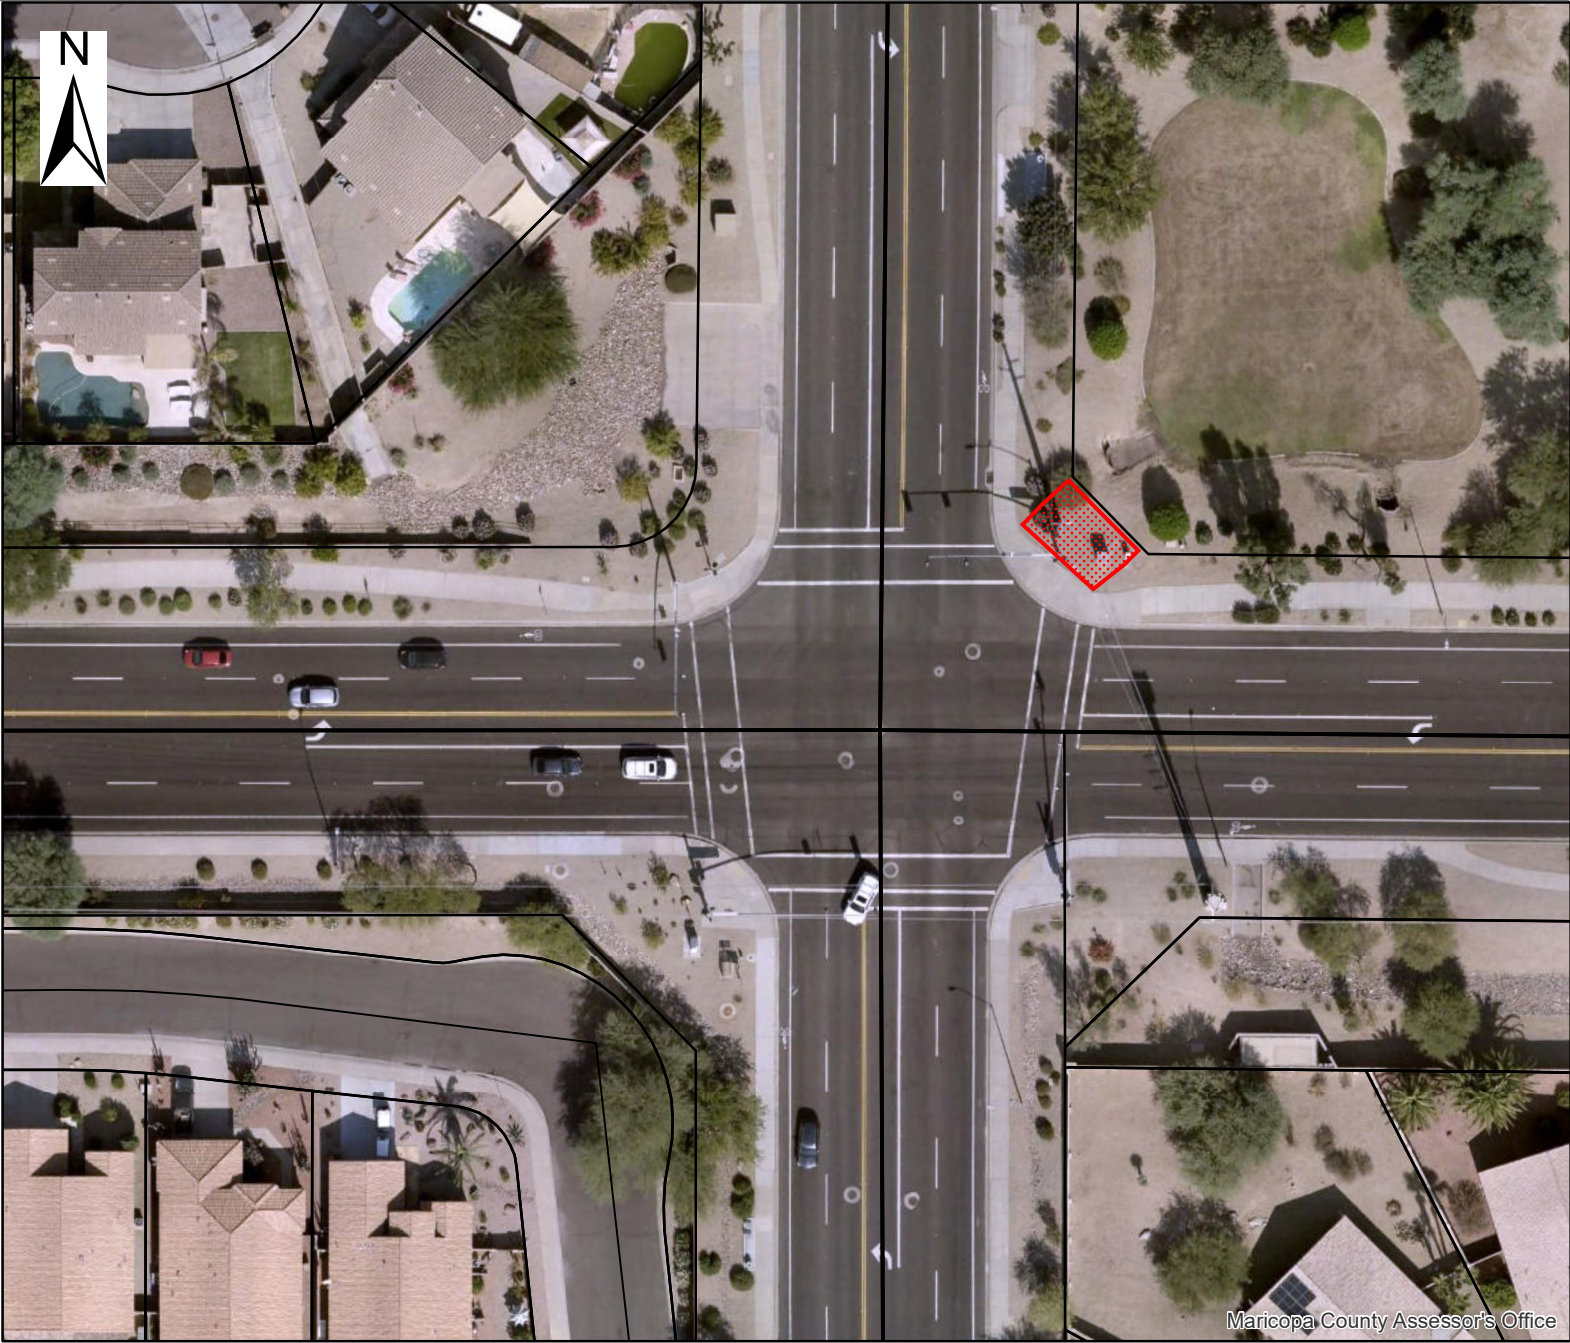

**DEVELOPMENT  
&  
ENGINEERING**

Dish Wireless License Agreement  
91st Avenue and Beardsley Road  
Northeast Corner  
PXPHX00467C  
**Location Map**

## Legend

Proposed Site