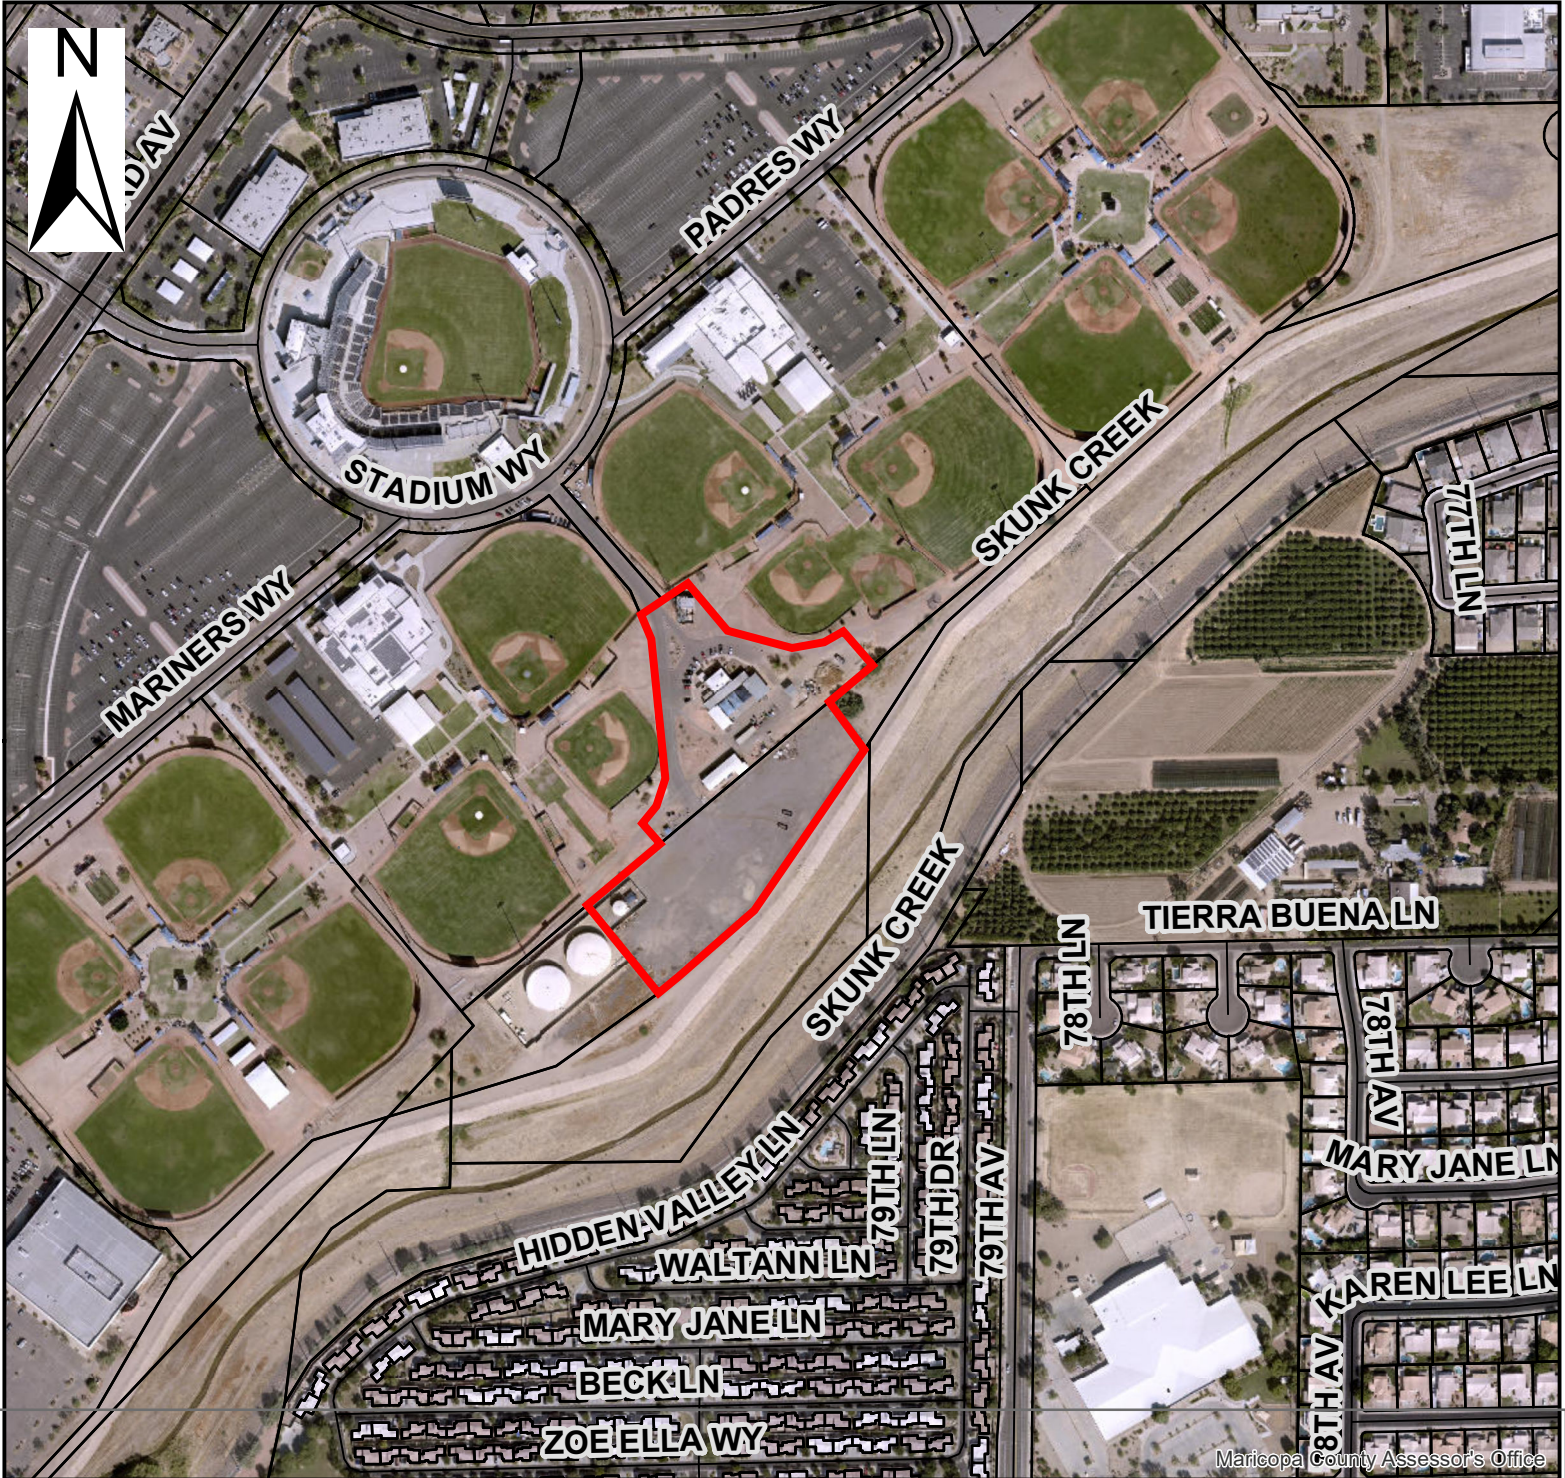

**DEVELOPMENT
&
ENGINEERING**

16101 N 83rd Ave
Peoria Sports Complex Maintenance
Peoria Az 85345

Location Map

Maricopa County Assessor's Office

Legend

Peoria Sports Complex Maintenance