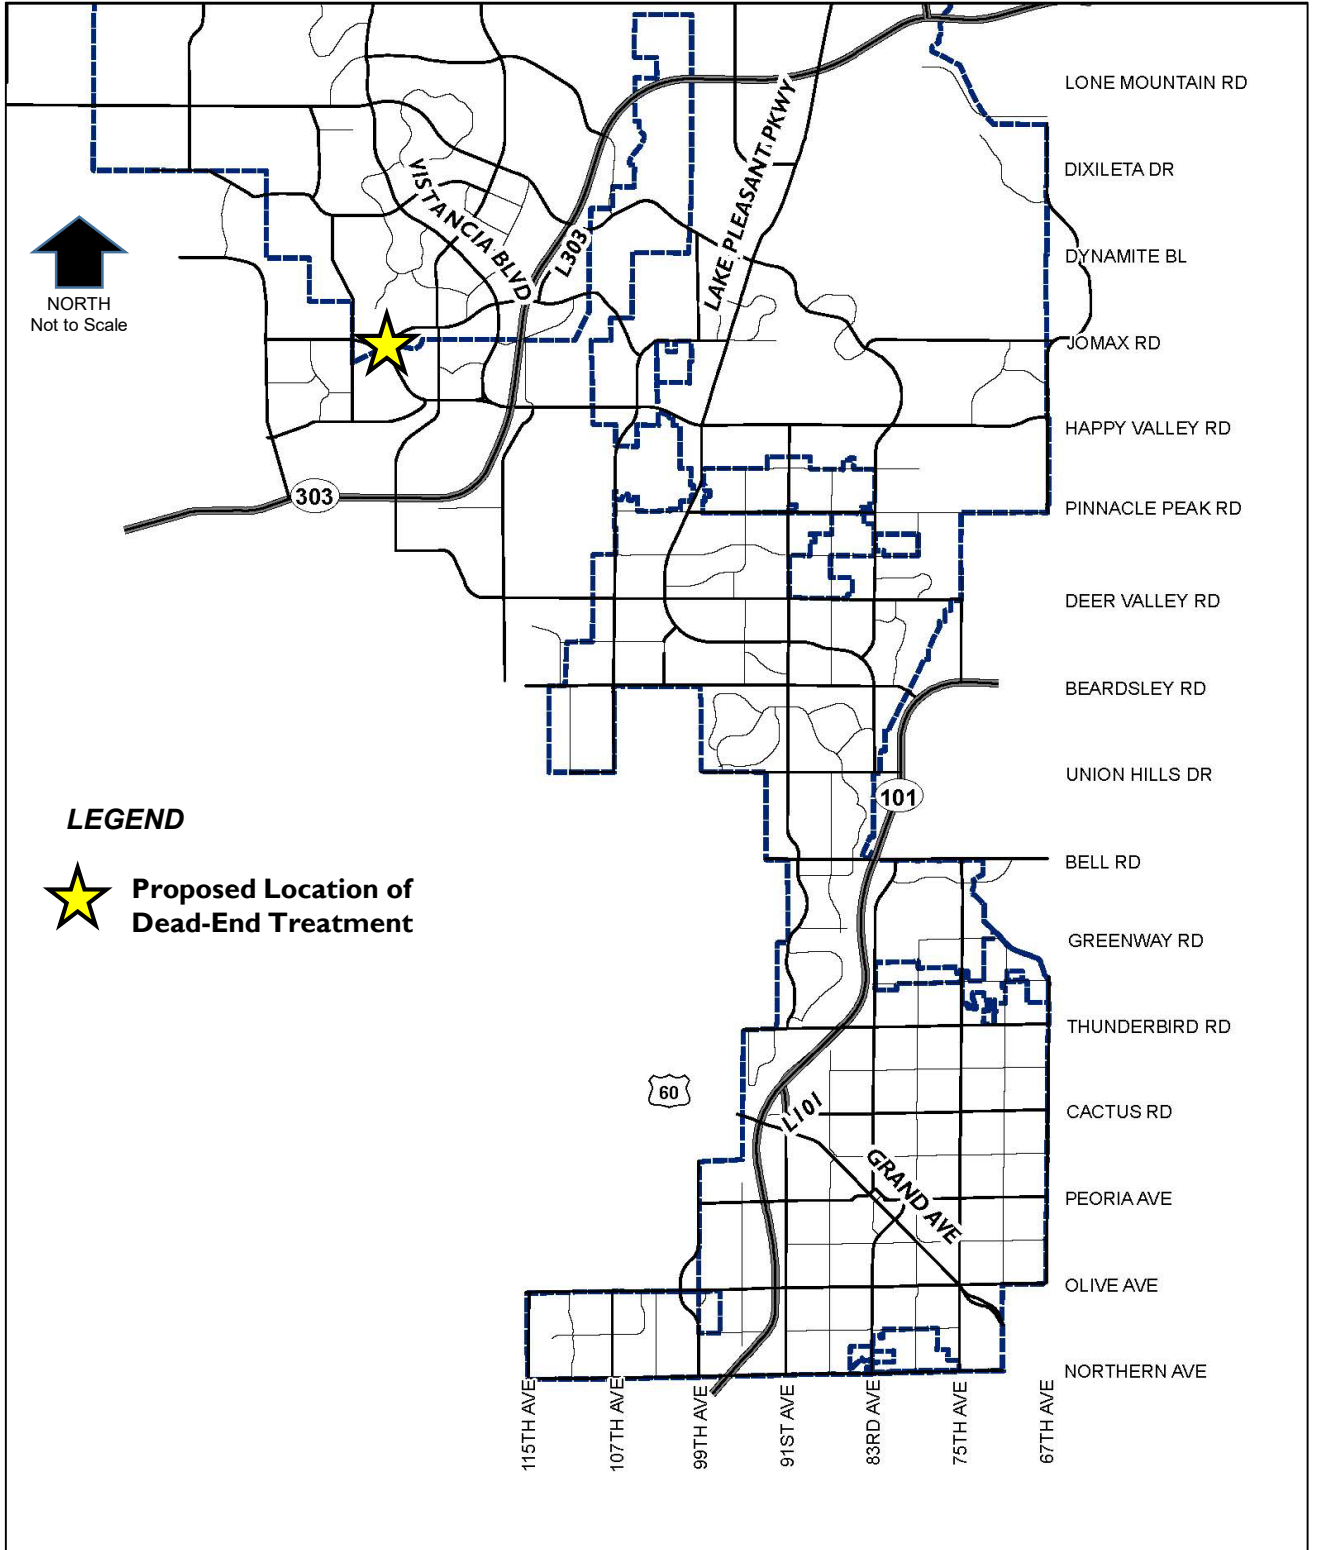

City of Peoria
Development & Engineering

Vistancia Maintenance Corporation (VMC)
 Dead-End Treatment Agreement
 Jomax Road & 126th Drive
Vicinity Map

LEGEND

 **Proposed Location of Dead-End Treatment**

- LONE MOUNTAIN RD
- DIXILETA DR
- DYNAMITE BL
- JOMAX RD
- HAPPY VALLEY RD
- PINNACLE PEAK RD
- DEER VALLEY RD
- BEARDSLEY RD
- UNION HILLS DR
- BELL RD
- GREENWAY RD
- THUNDERBIRD RD
- CACTUS RD
- PEORIA AVE
- OLIVE AVE
- NORTHERN AVE

- 115TH AVE
- 107TH AVE
- 99TH AVE
- 91ST AVE
- 83RD AVE
- 75TH AVE
- 67TH AVE