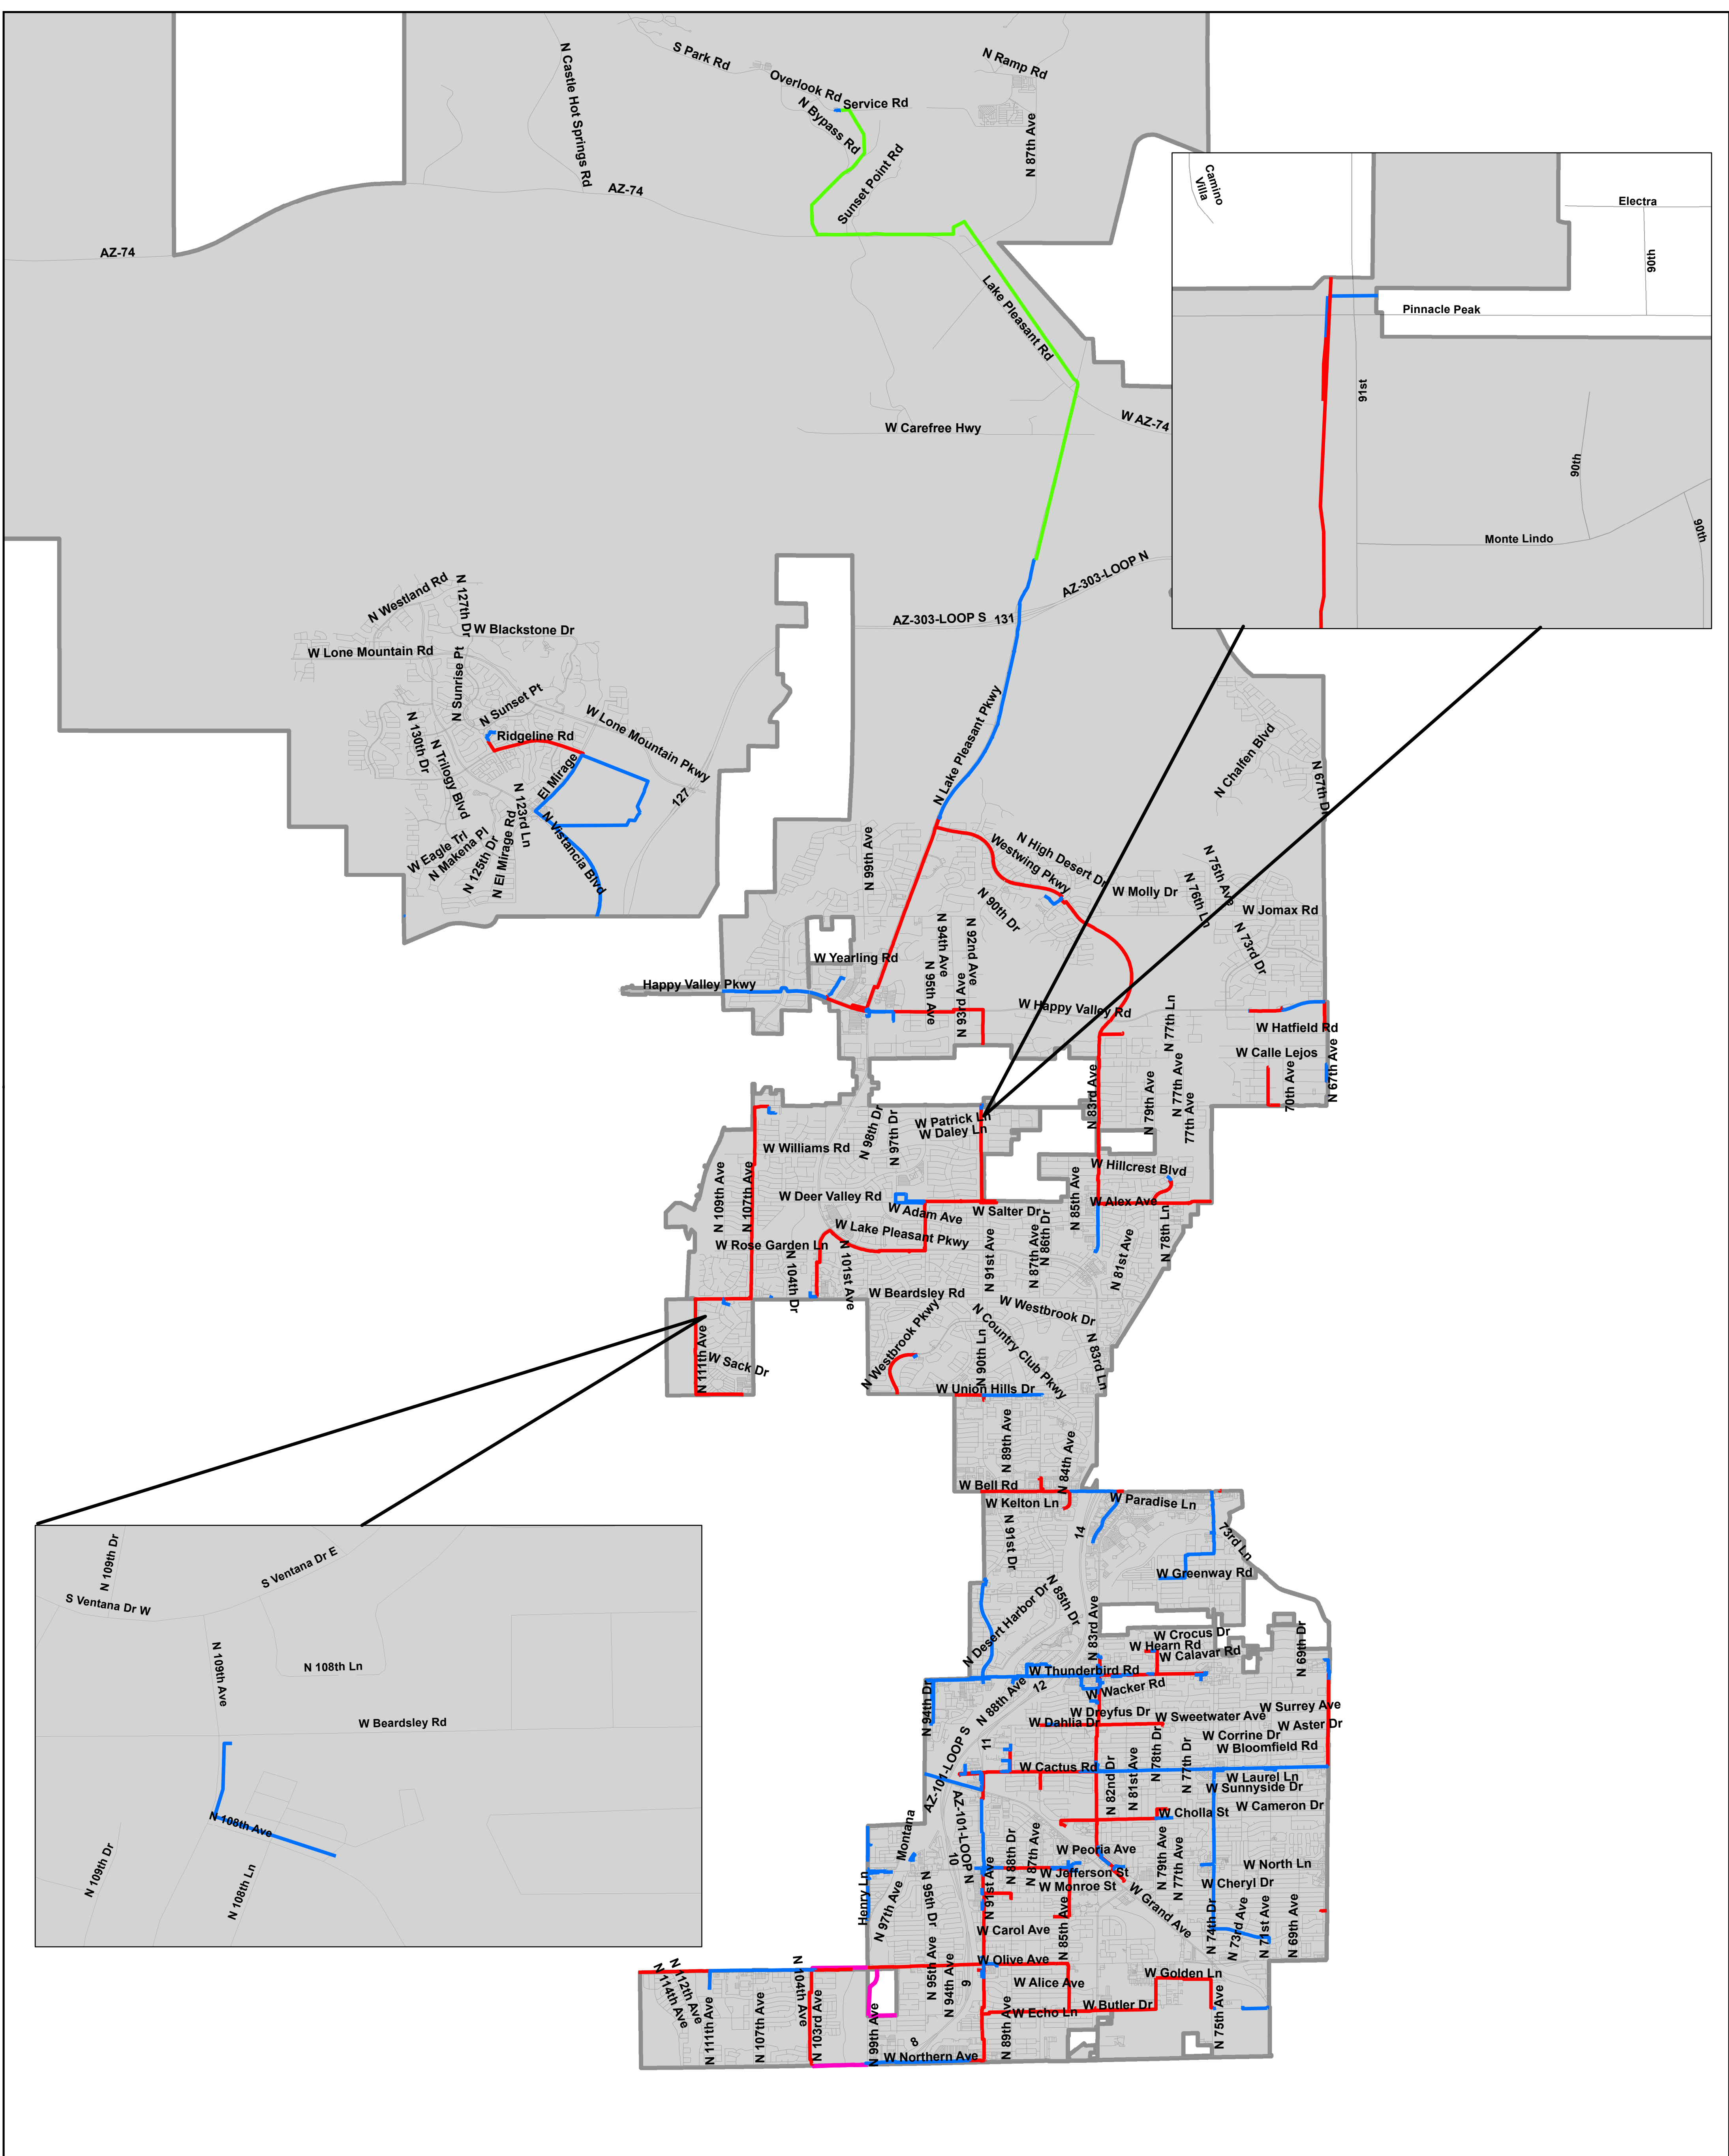

**MCImetro Access Transmission Services LLC d/b/a Verizon Access Transmission Services  
License Use Area Fiber Routes  
City of Peoria, AZ**

- Proposed Aerial - 35,875 LF
- Proposed Buried - 203,091 LF
- Existing Buried - 232,483 LF
- Not Within City Limits
- Peoria

**Final design not yet completed, thus routes subject to change.  
Cables shown in Blue and Green  
Not shown above are additional laterals off backbone  
cables to be determined to serve business customers along  
the routes.**

  
 Data Source: VZB  
 Projection: GCS\_WGS\_1984  
 Map Created: 10/2/2023  
 Map Created By: Andres McDonnell