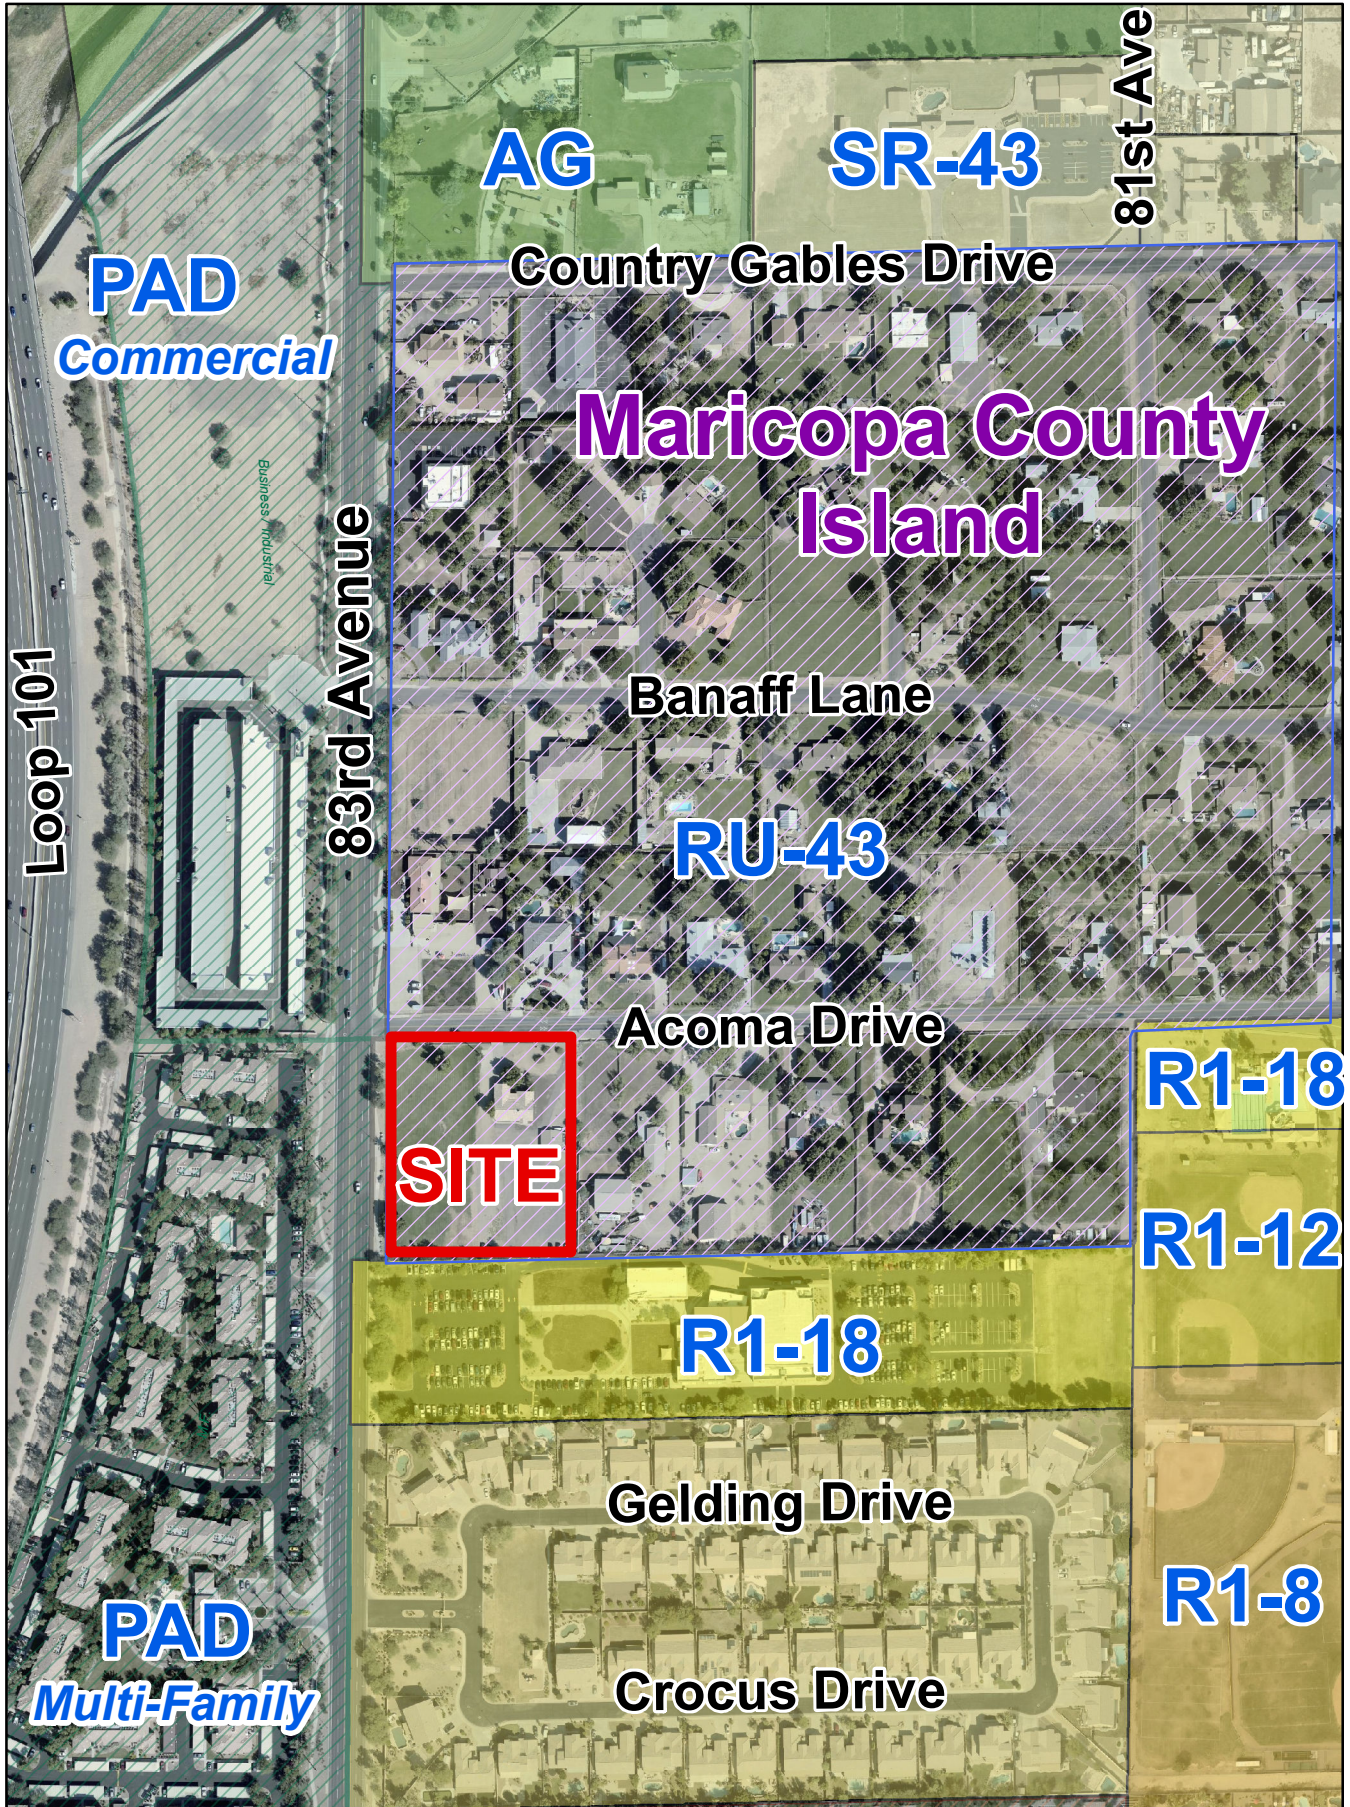

# Z23-15: Fresh Start Church

Southeast corner of 83rd Avenue and Acoma Drive

Exhibit 2 | Zoning Map