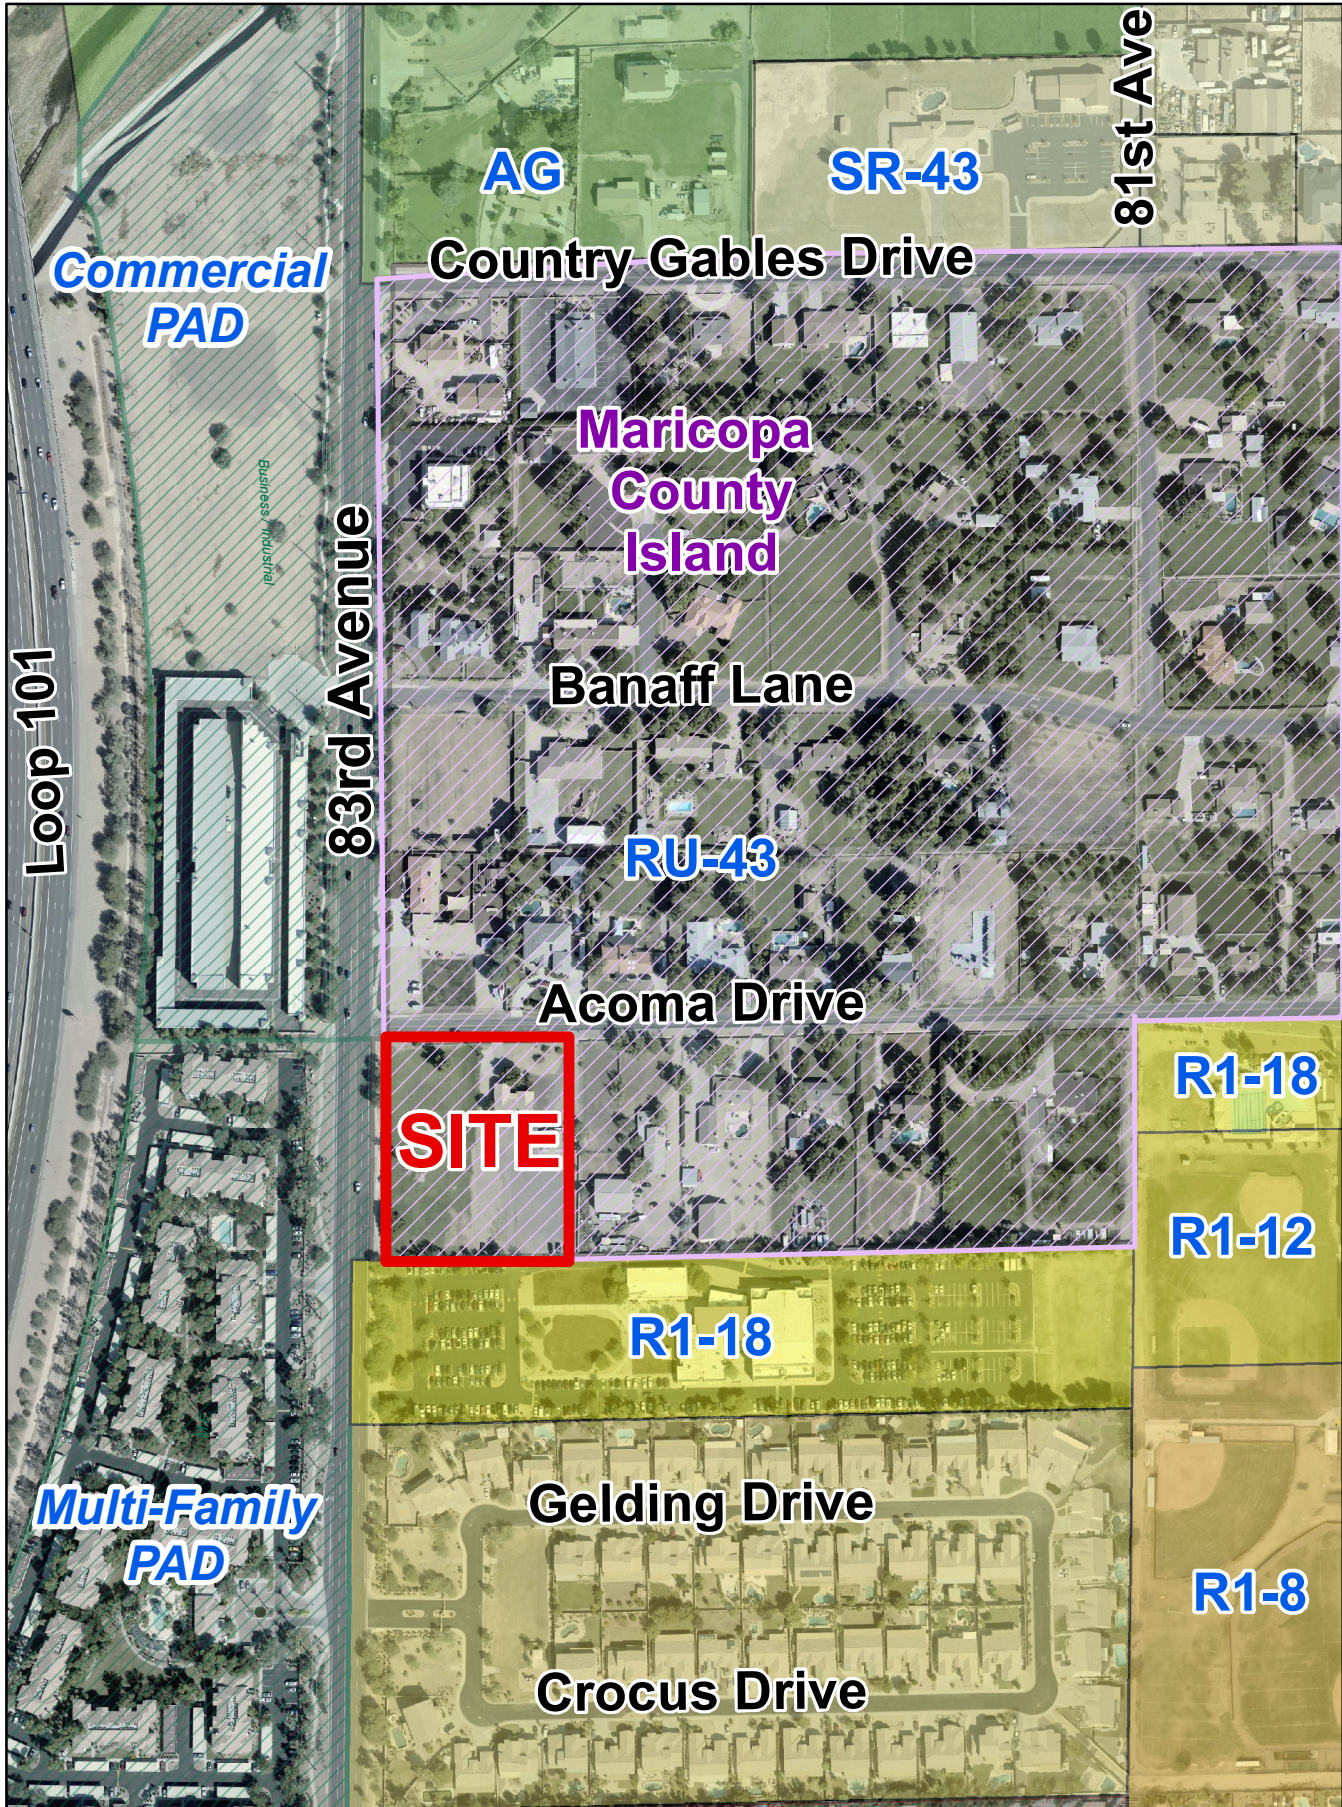

# Z23-15: Fresh Start Church

Southeast corner of 83rd Avenue and Acoma Drive

Exhibit 2 | Zoning Map