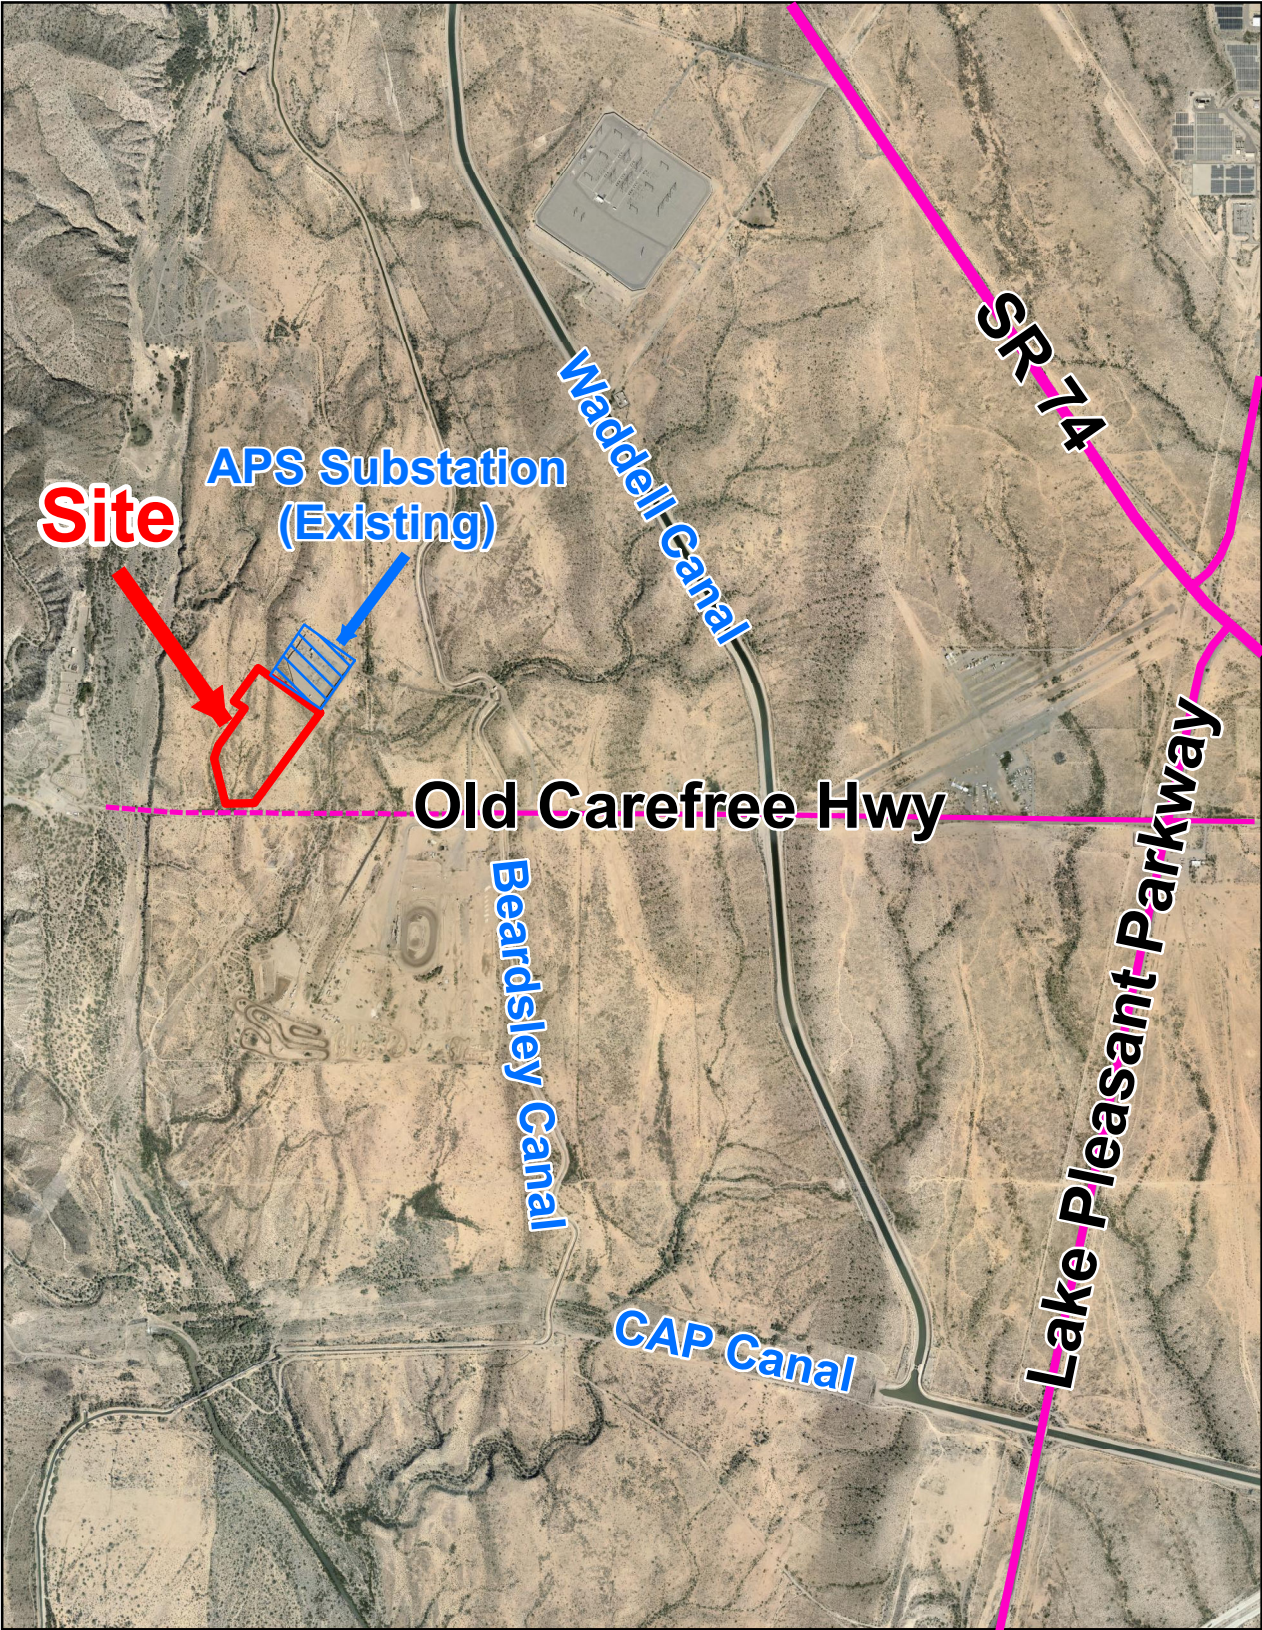

Beehive BESS: GPA23-01 and Z23-04

North of Old Carefree Highway, approx. 1.9 miles west of Lake Pleasant Parkway

Exhibit 1 | Vicinity Map