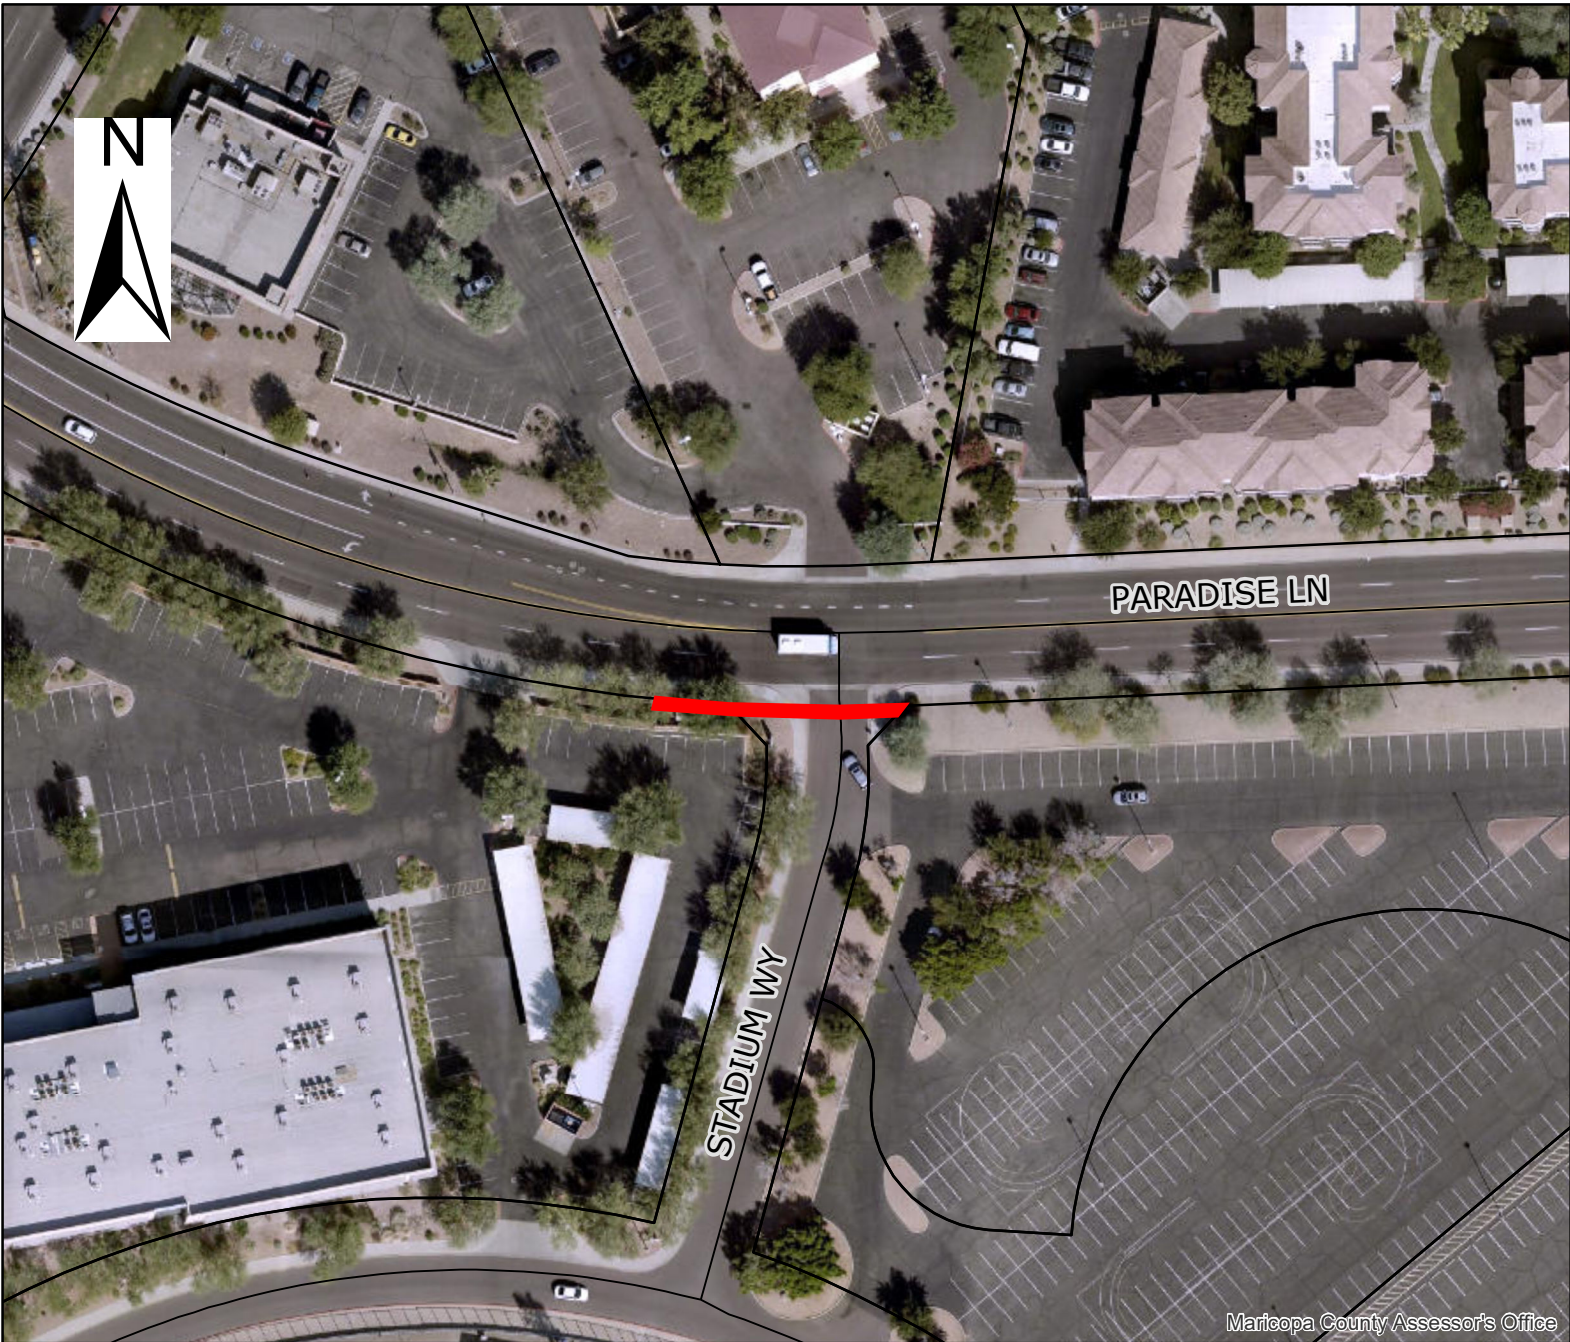

**DEVELOPMENT
&
ENGINEERING**

Location Map

APS Utility Easement
Peoria Dining Complex
Paradise Lane East
of 83rd Avenue

Maricopa County Assessor's Office

Legend

 APS Utility Easement