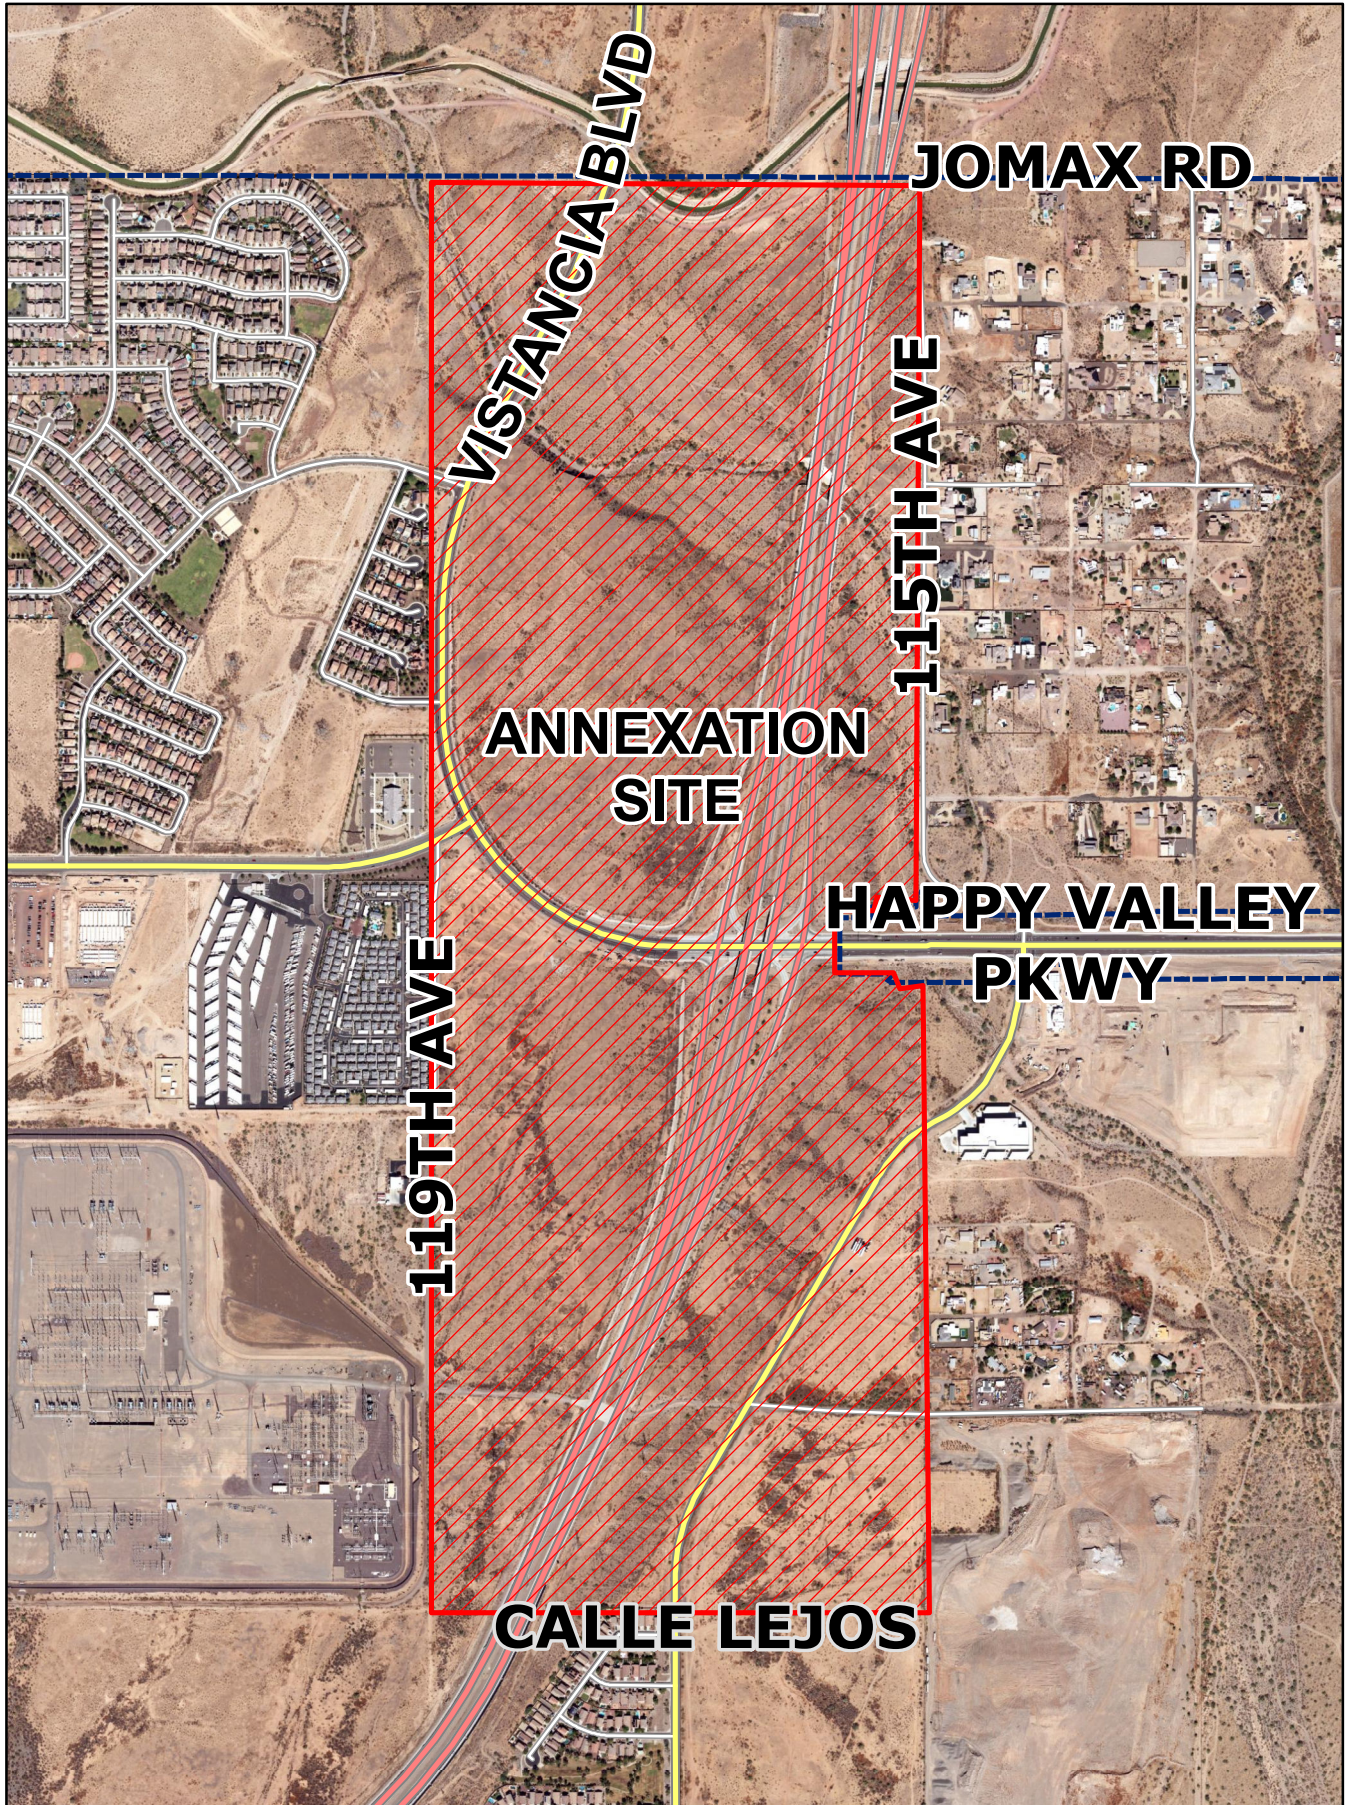

ANX24-01 North Peoria Gateway

South of Jomax Road Alignment between 115th Avenue & 119th Avenue

Exhibit 2 | Vicinity Map