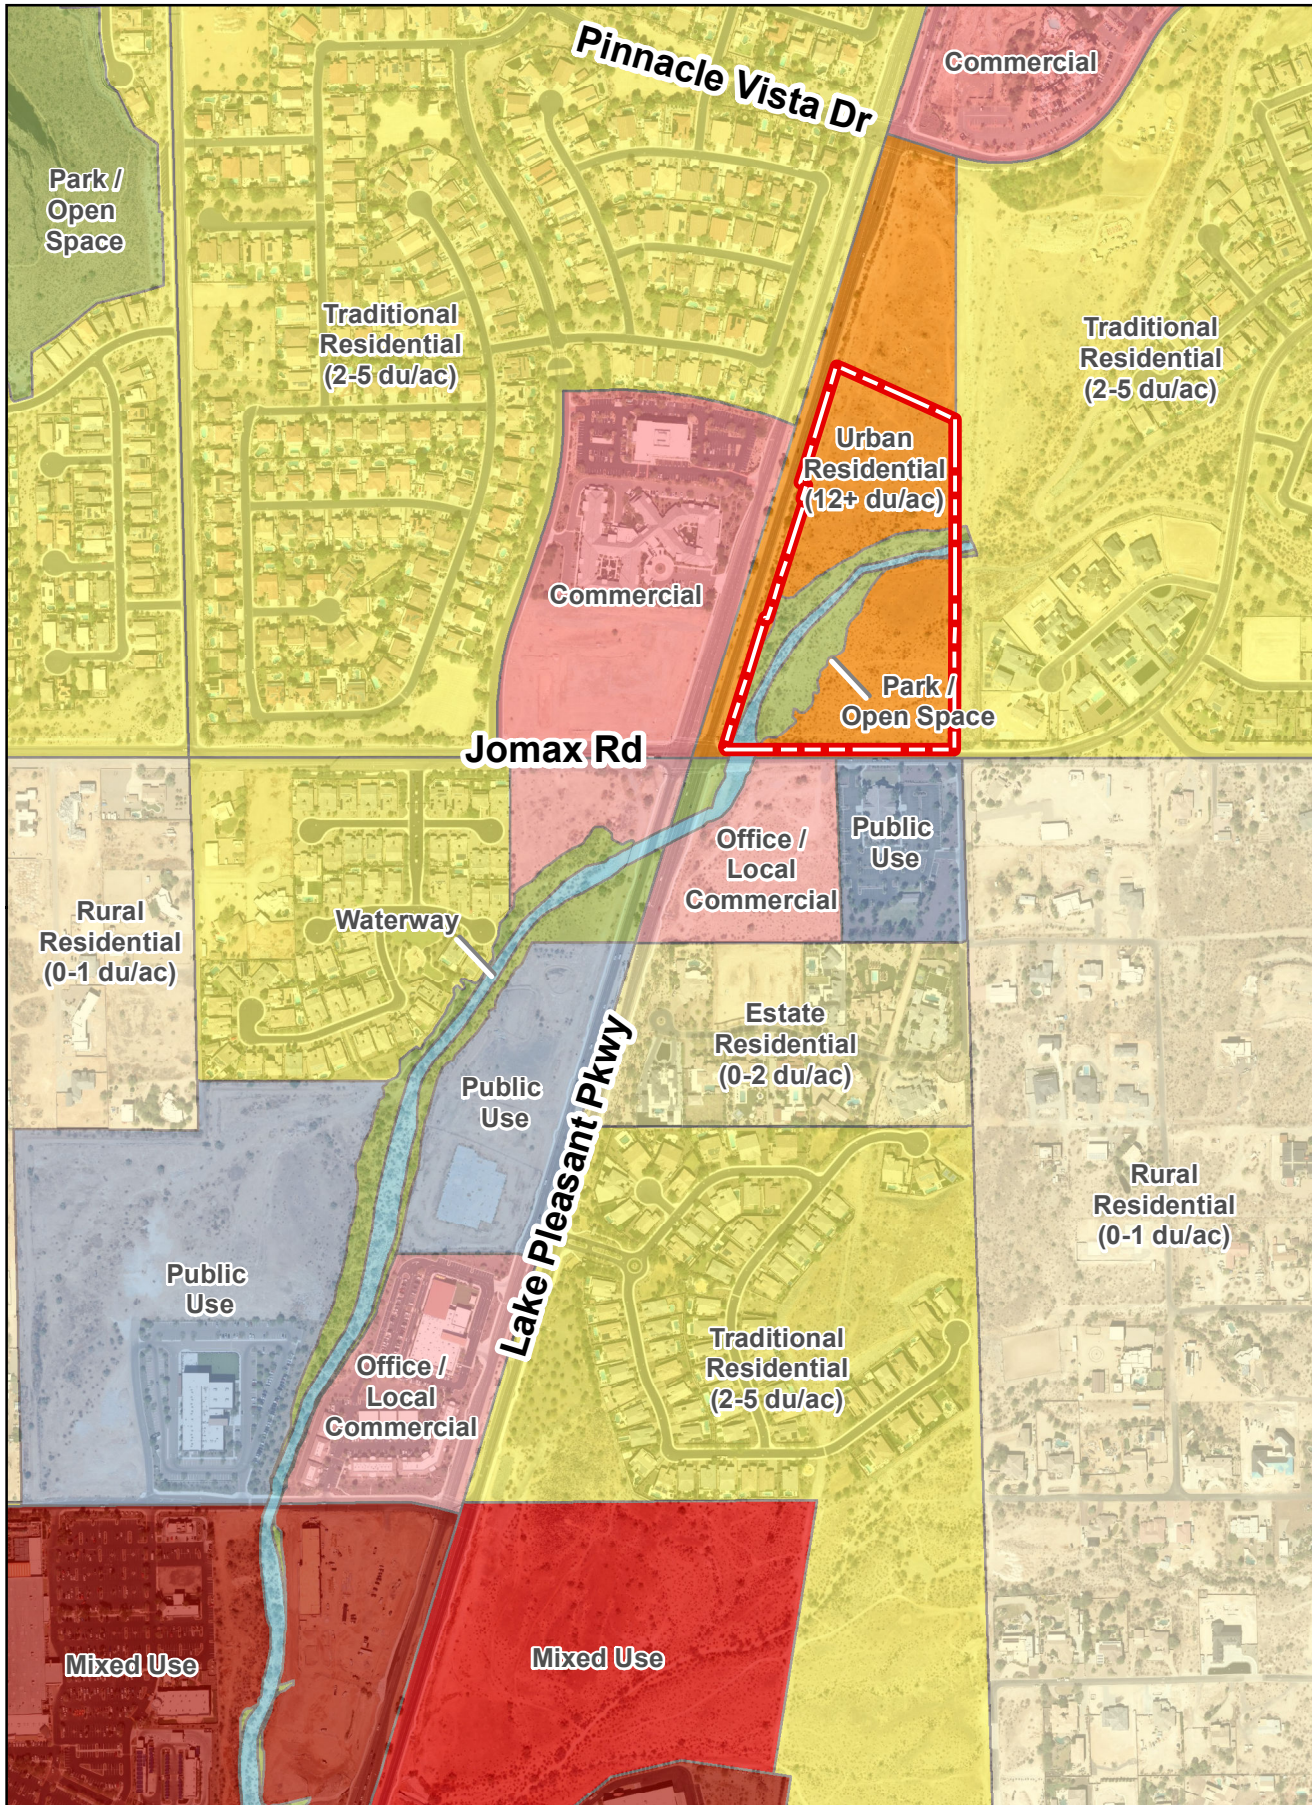

# Prestige: (Z21-08)

Northeast Corner Lake Pleasant Parkway & Jomax Road

Exhibit 4 | General Plan Land Use Map