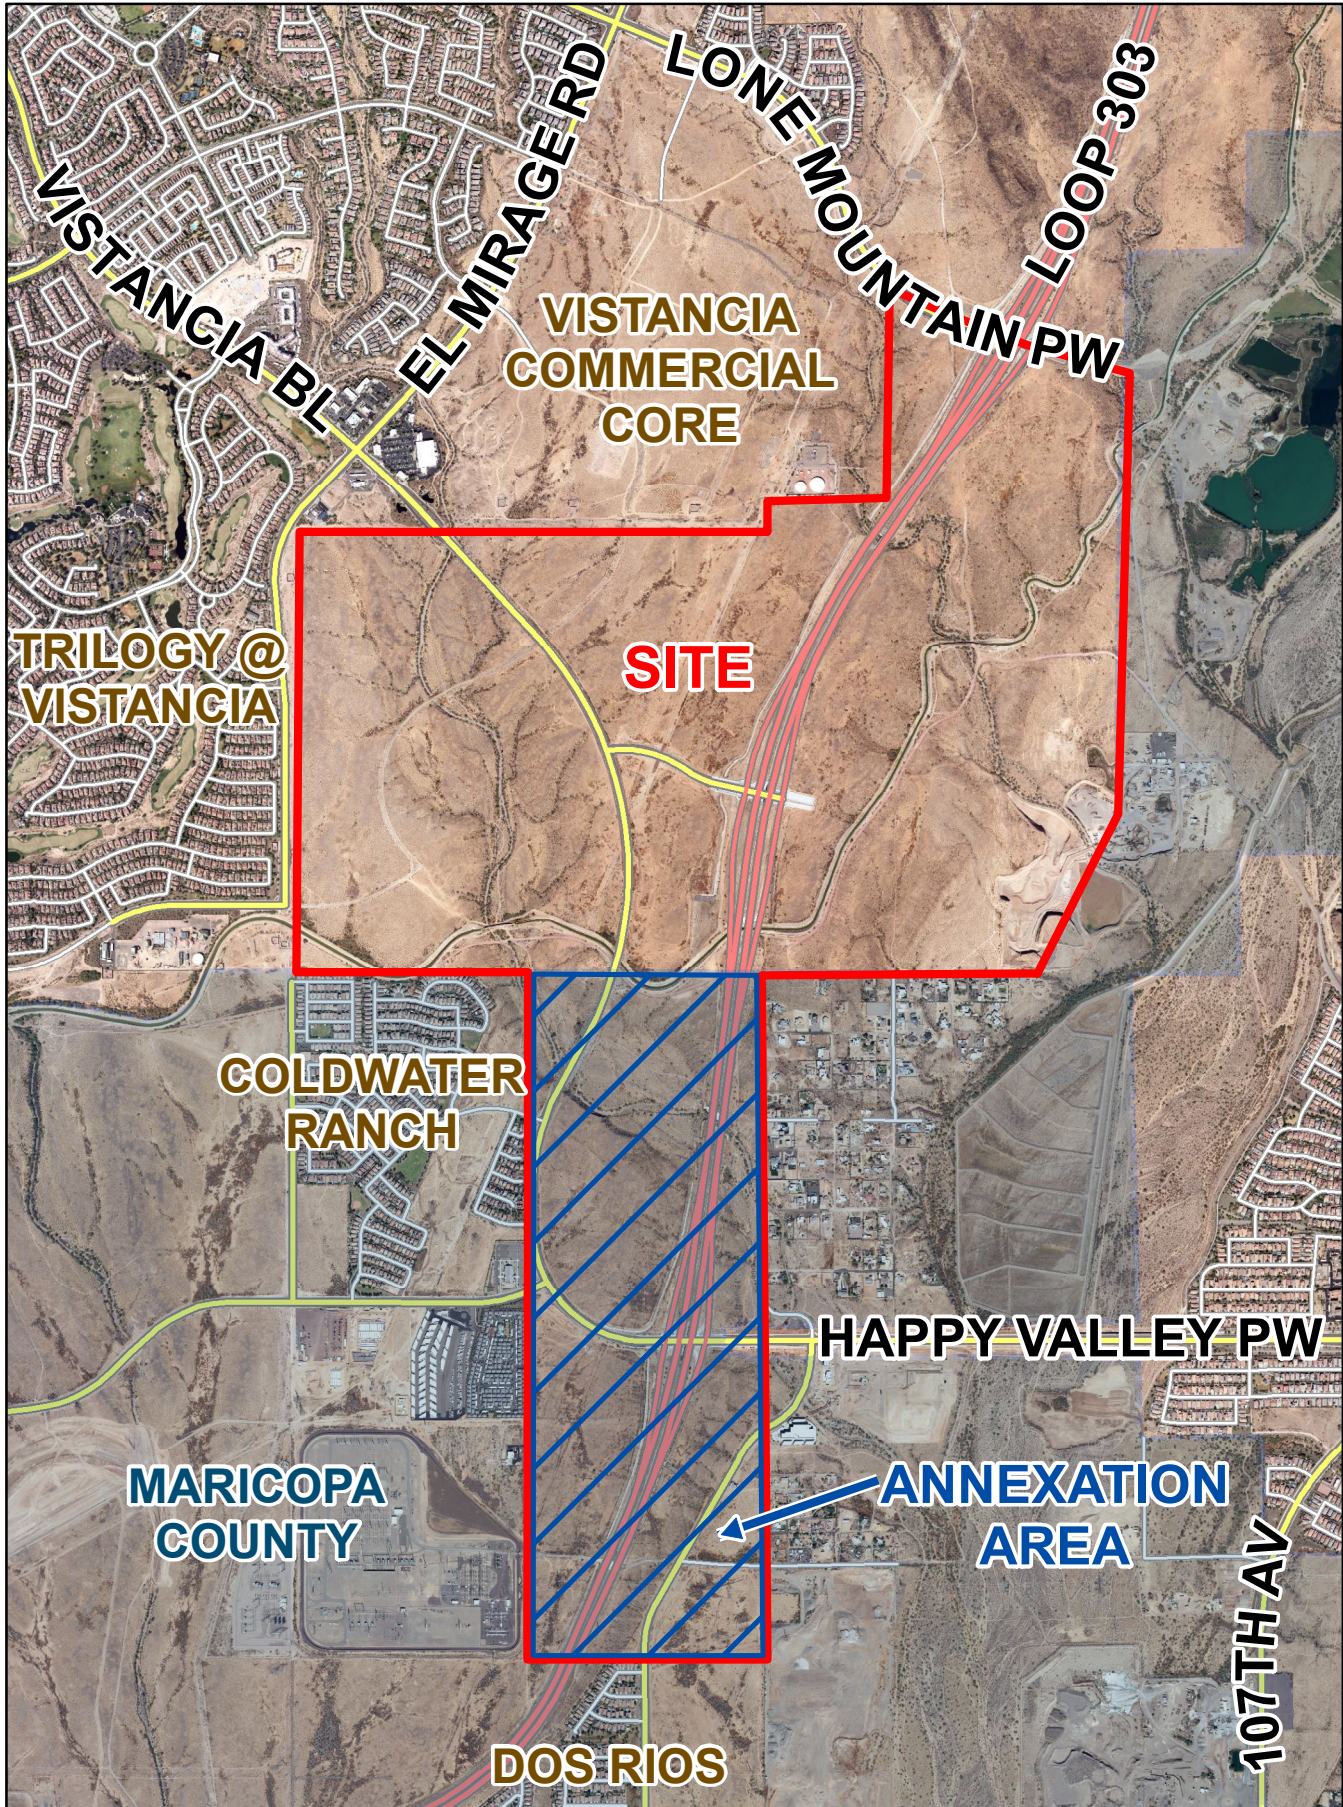

Z24-03: North Peoria Gateway

Location: S/O Lone Mountain Pkwy to the Calle Lejos Alignment

Exhibit 2 | Vicinity Map