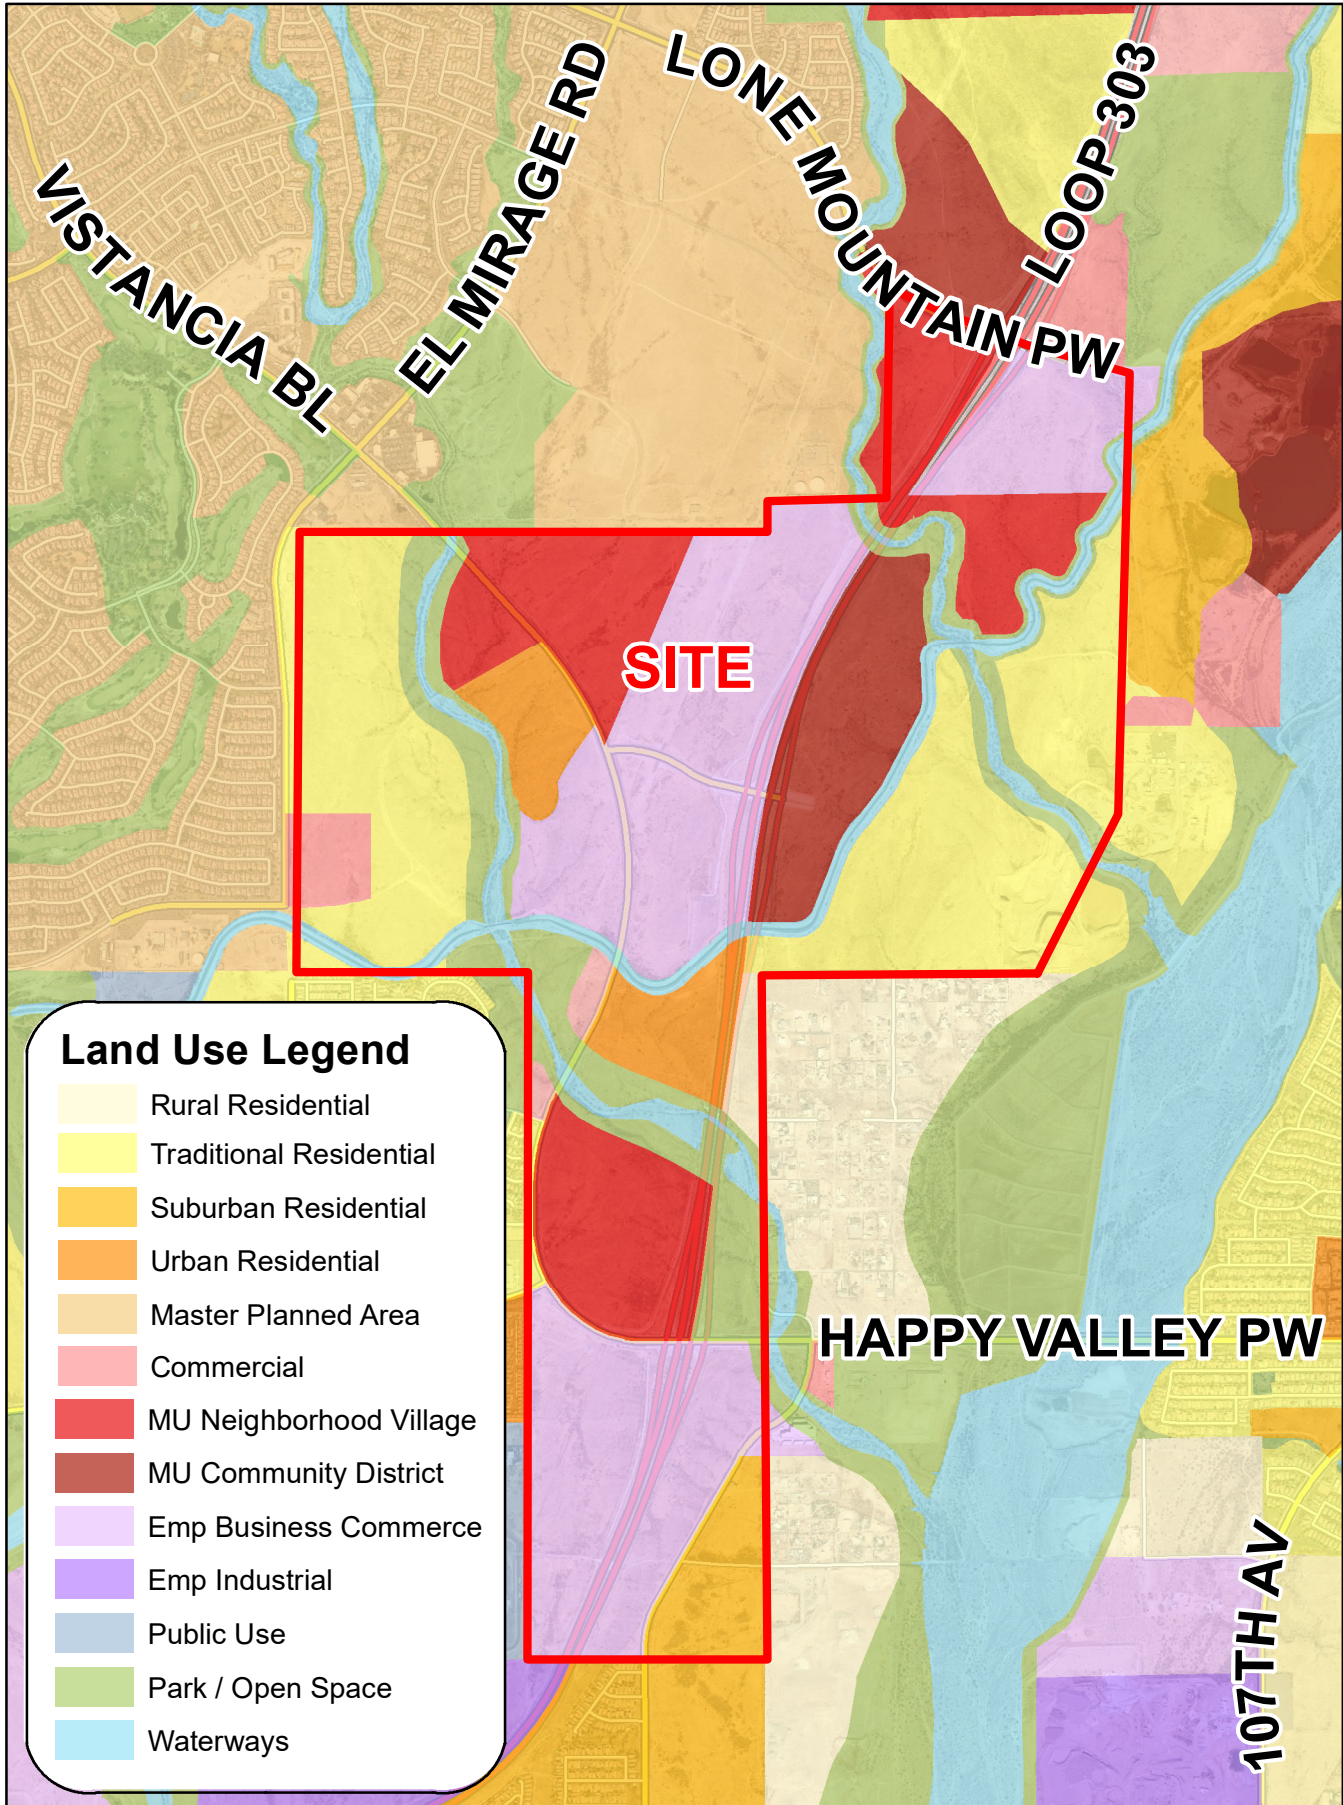

# Z24-03: North Peoria Gateway

Location: S/O Lone Mountain Pkwy to the Calle Lejos Alignment

Exhibit 3 | Land Use Map