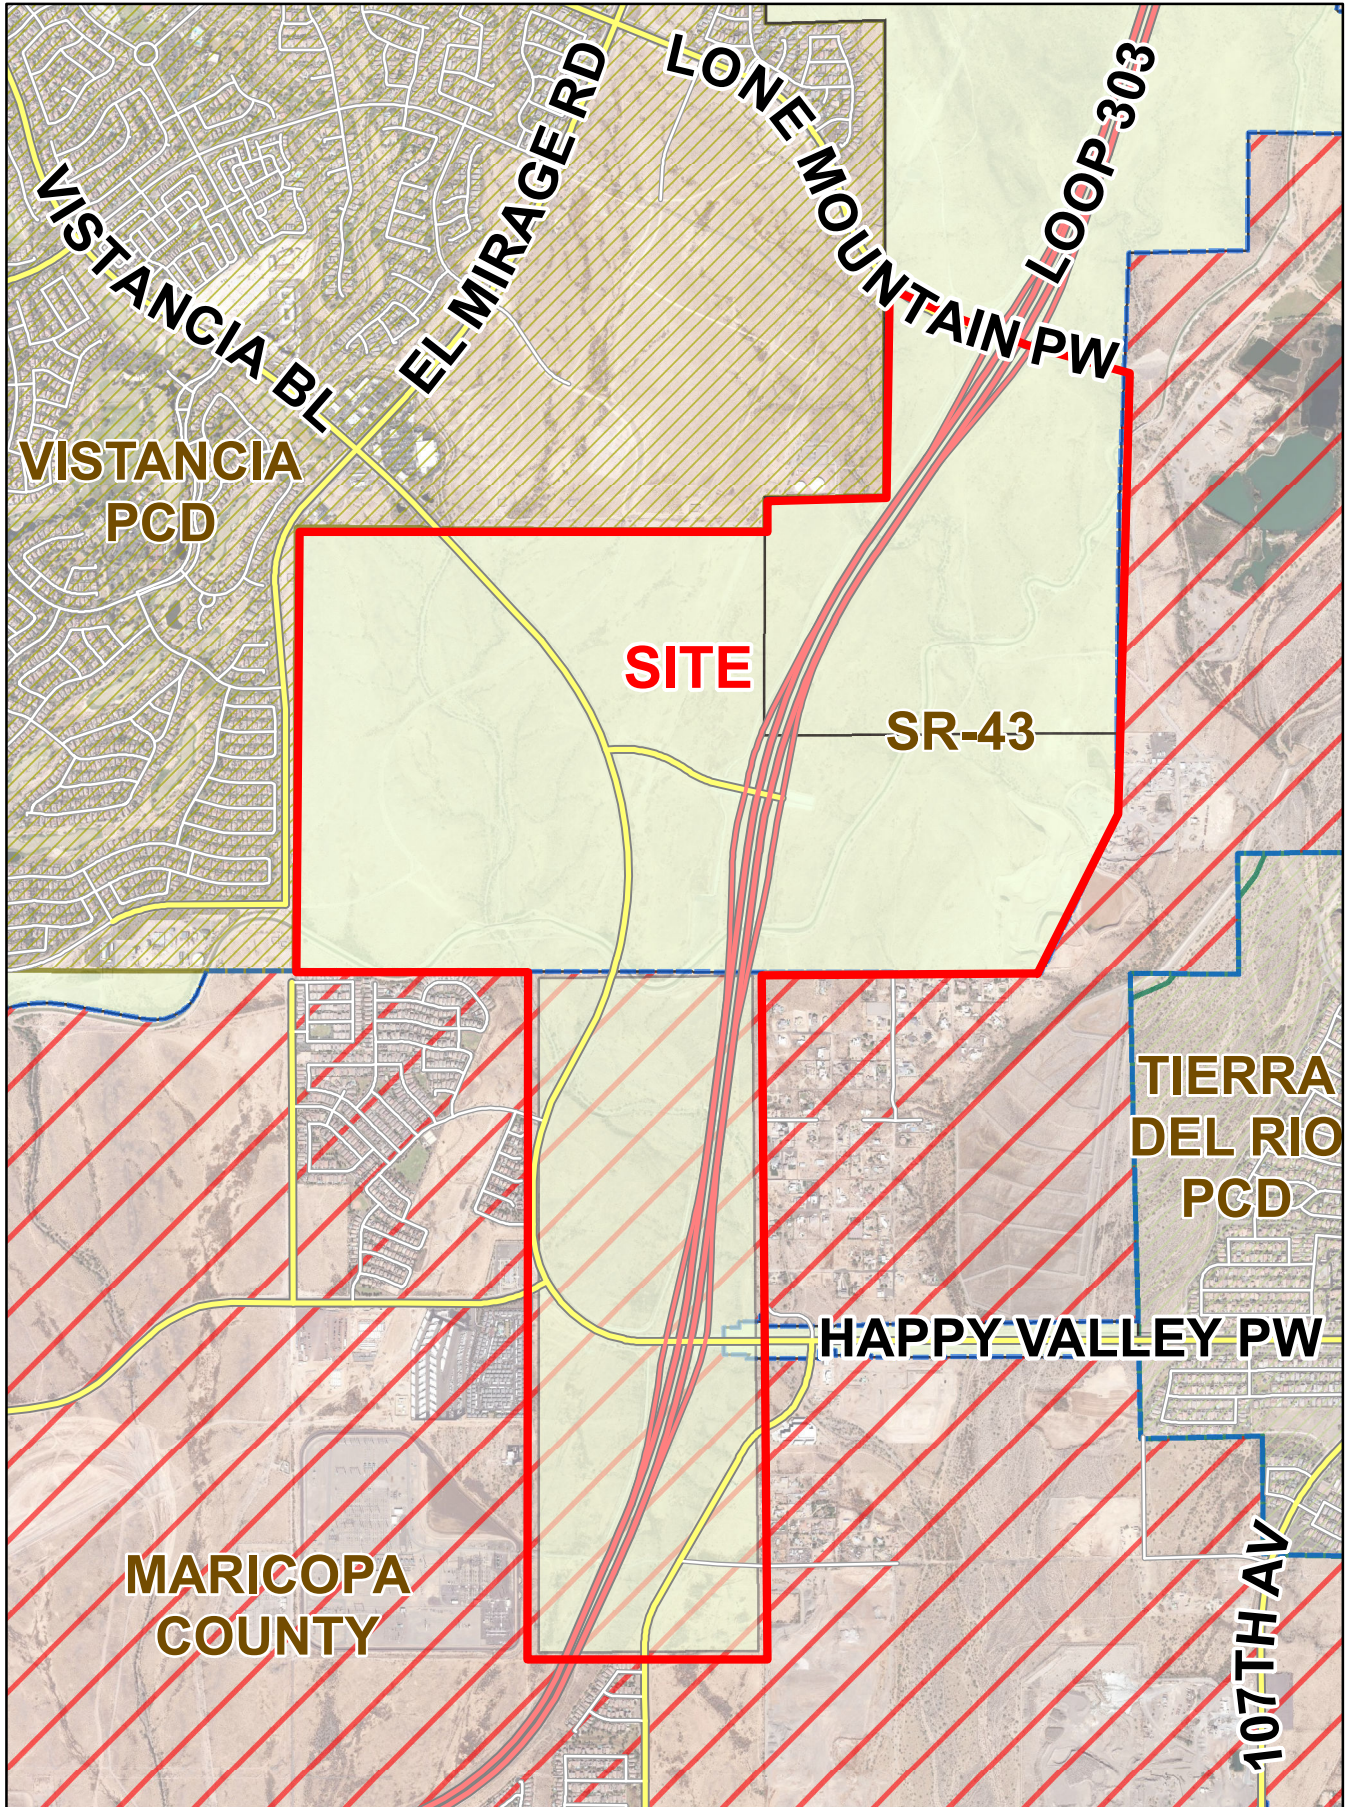

# Z24-03: North Peoria Gateway

Location: S/O Lone Mountain Pkwy to the Calle Lejos Alignment

Exhibit 4 | Zoning Map