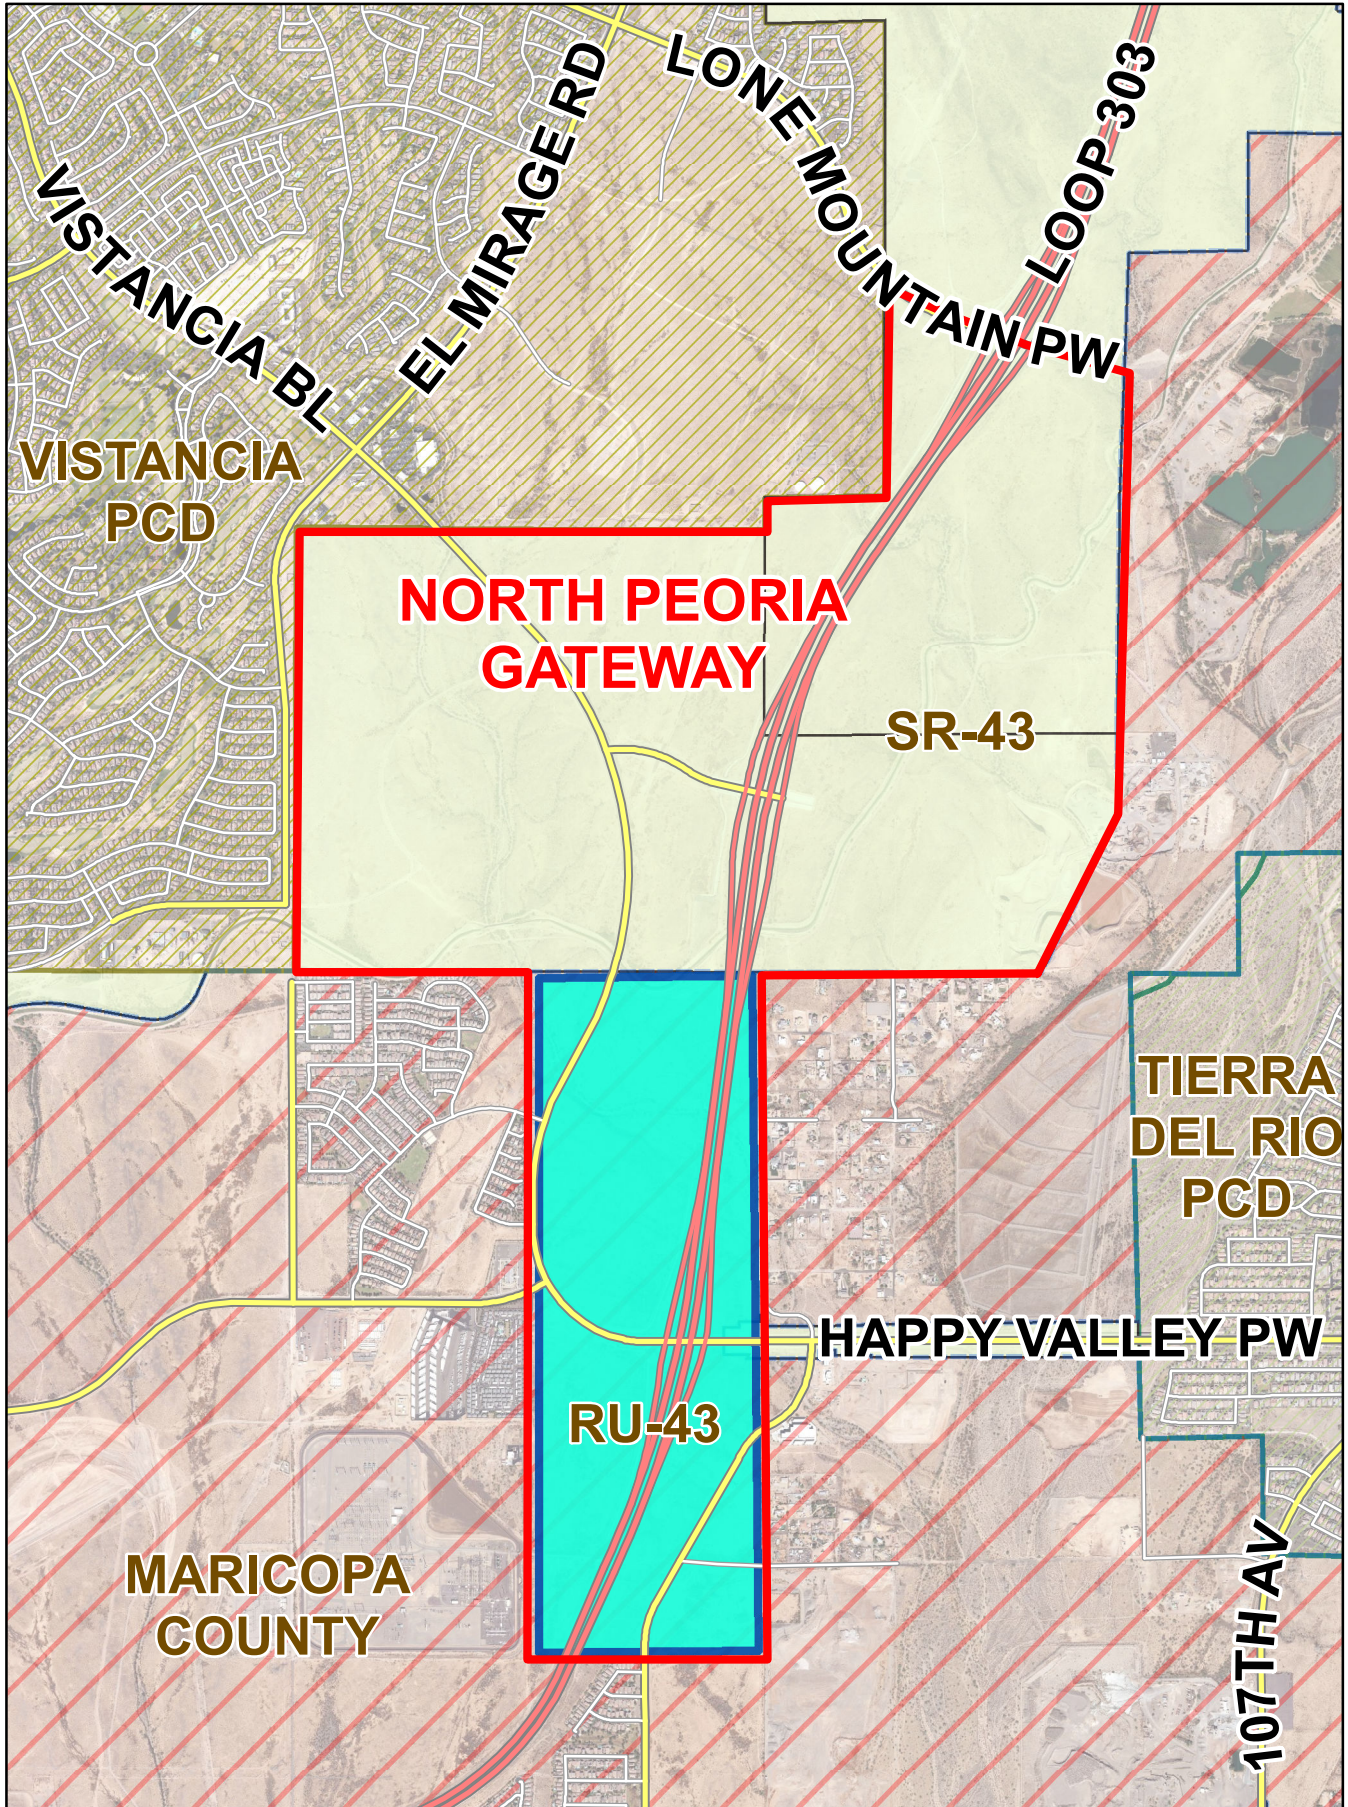

Z24-04: North Peoria Gateway Initial Zoning

Location: S/O Jomax Road Alignment between 115th & 119th Avenues

Exhibit 2 | Zoning Map