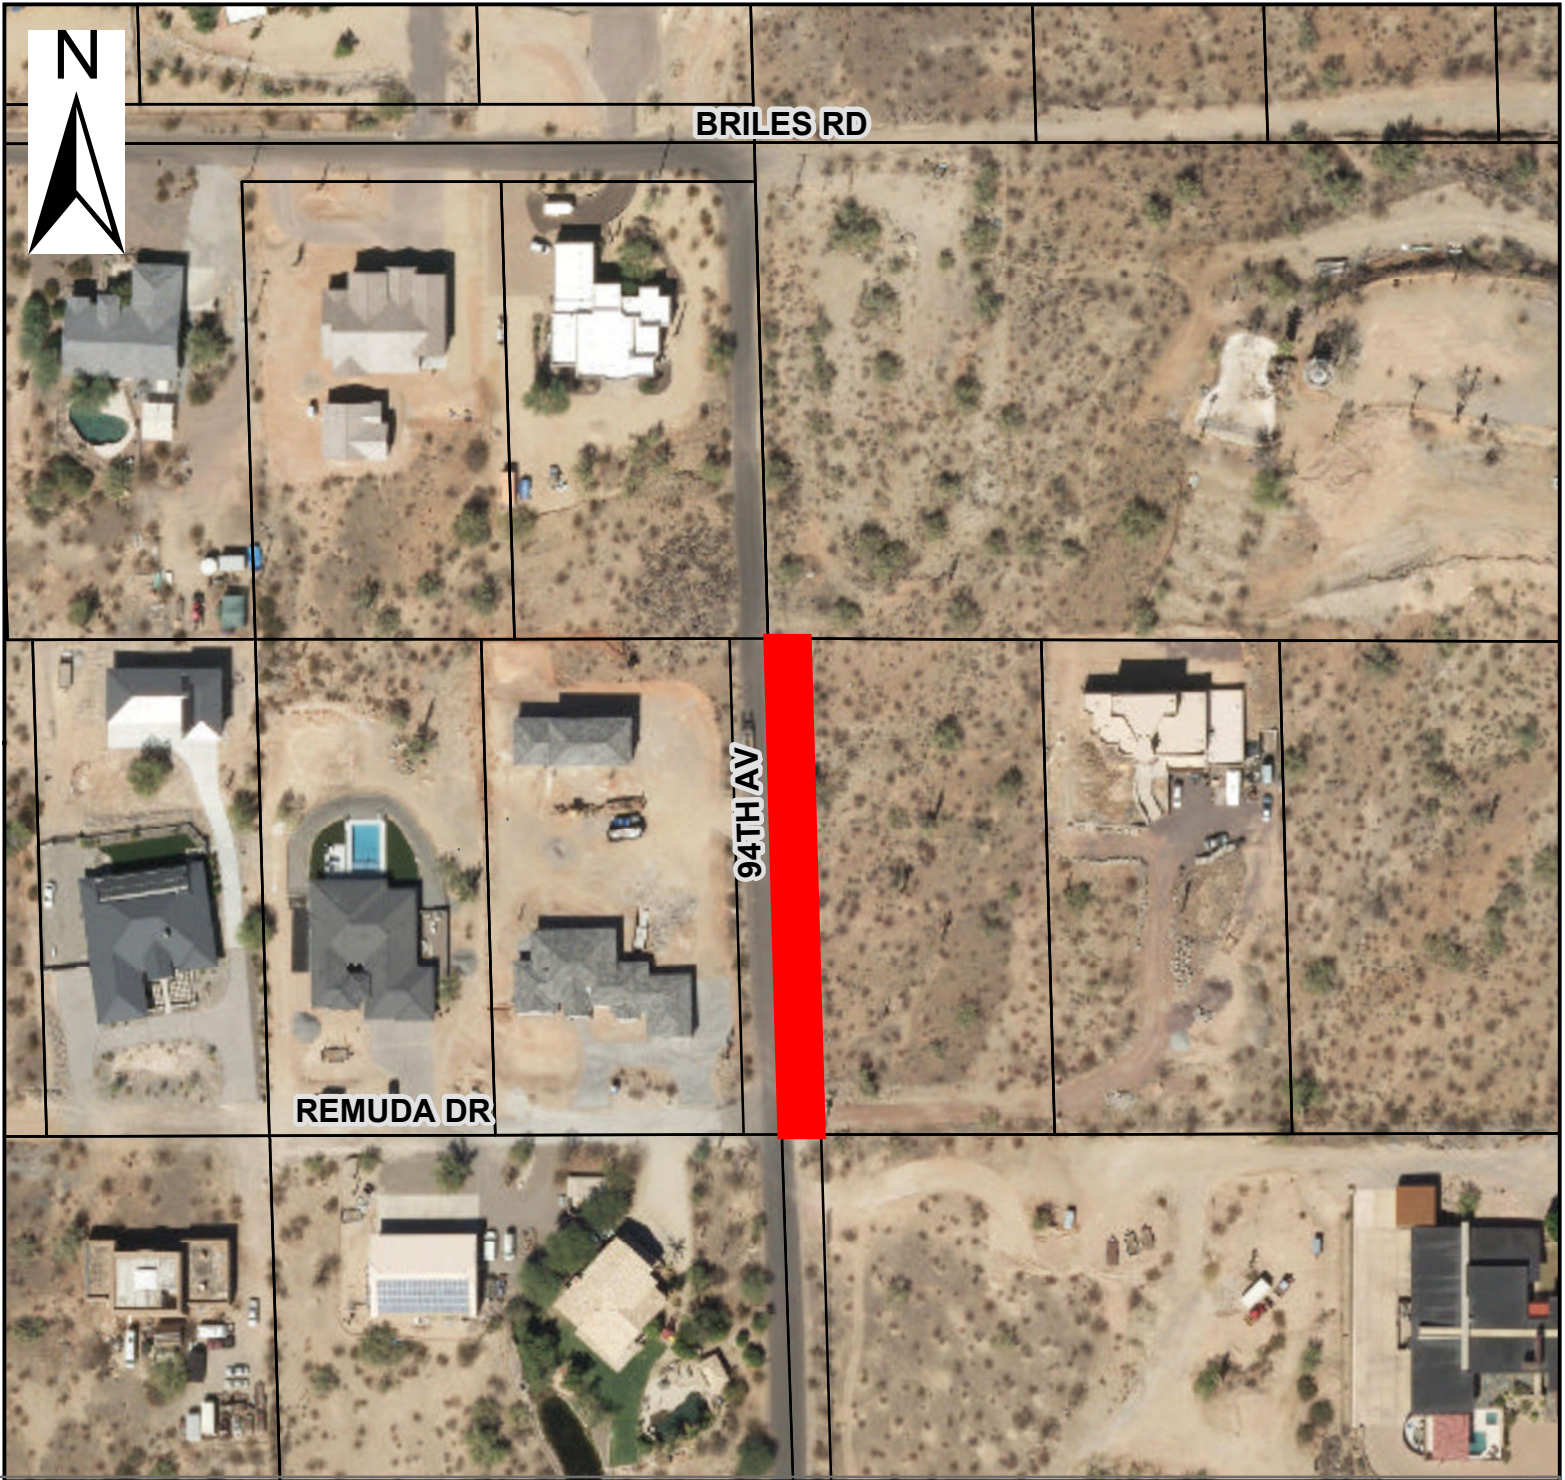

**DEVELOPMENT
&
ENGINEERING**

Patent Easement Abandonment
NEC 94th Ave & Remuda Dr
West 33 Feet

Location Map

Legend

 Easement Abandonment Area