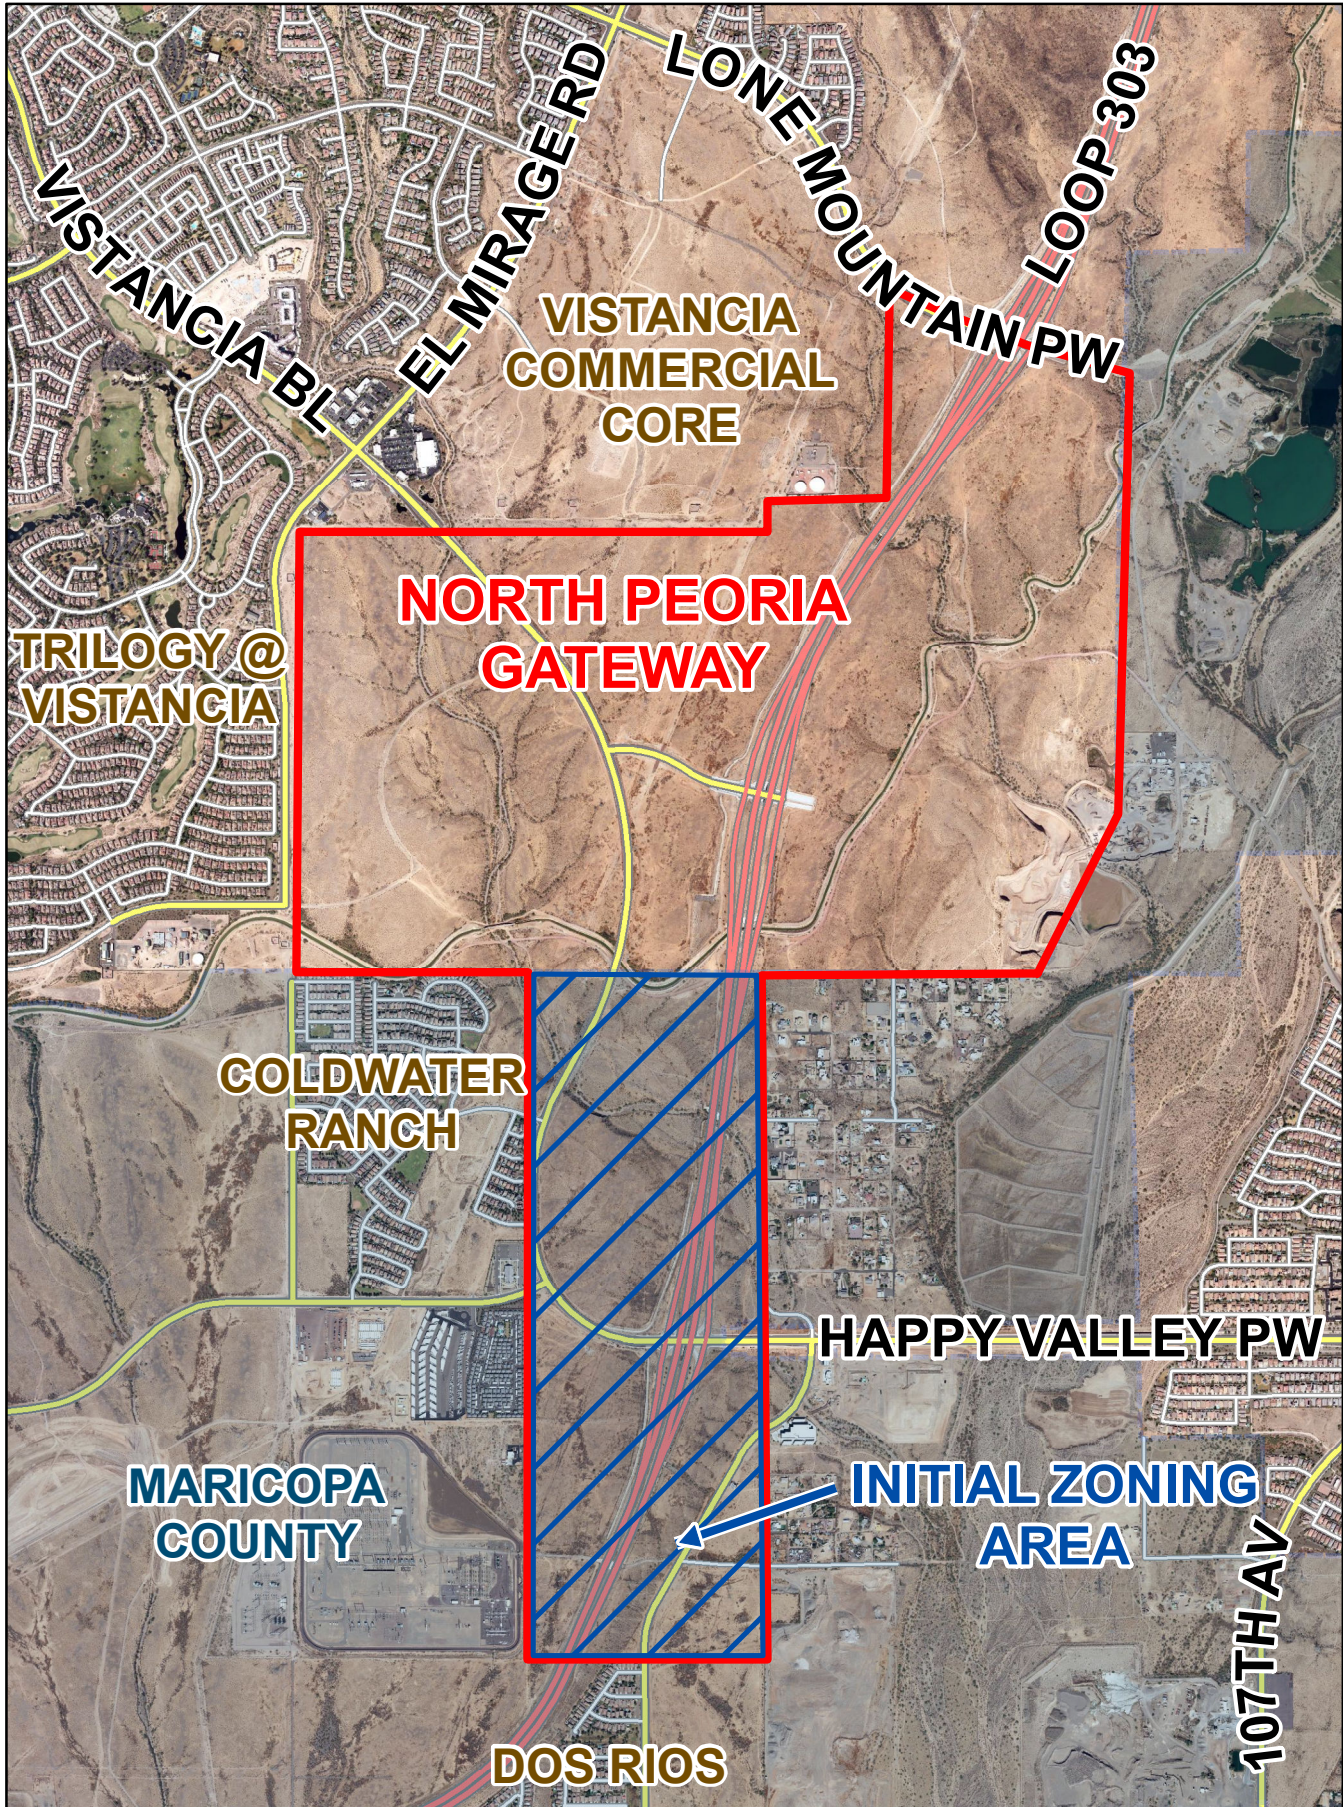

Z24-04: North Peoria Gateway Initial Zoning

Location: S/O Jomax Road Alignment between 115th & 119th Avenues

Exhibit 1 | Vicinity Map