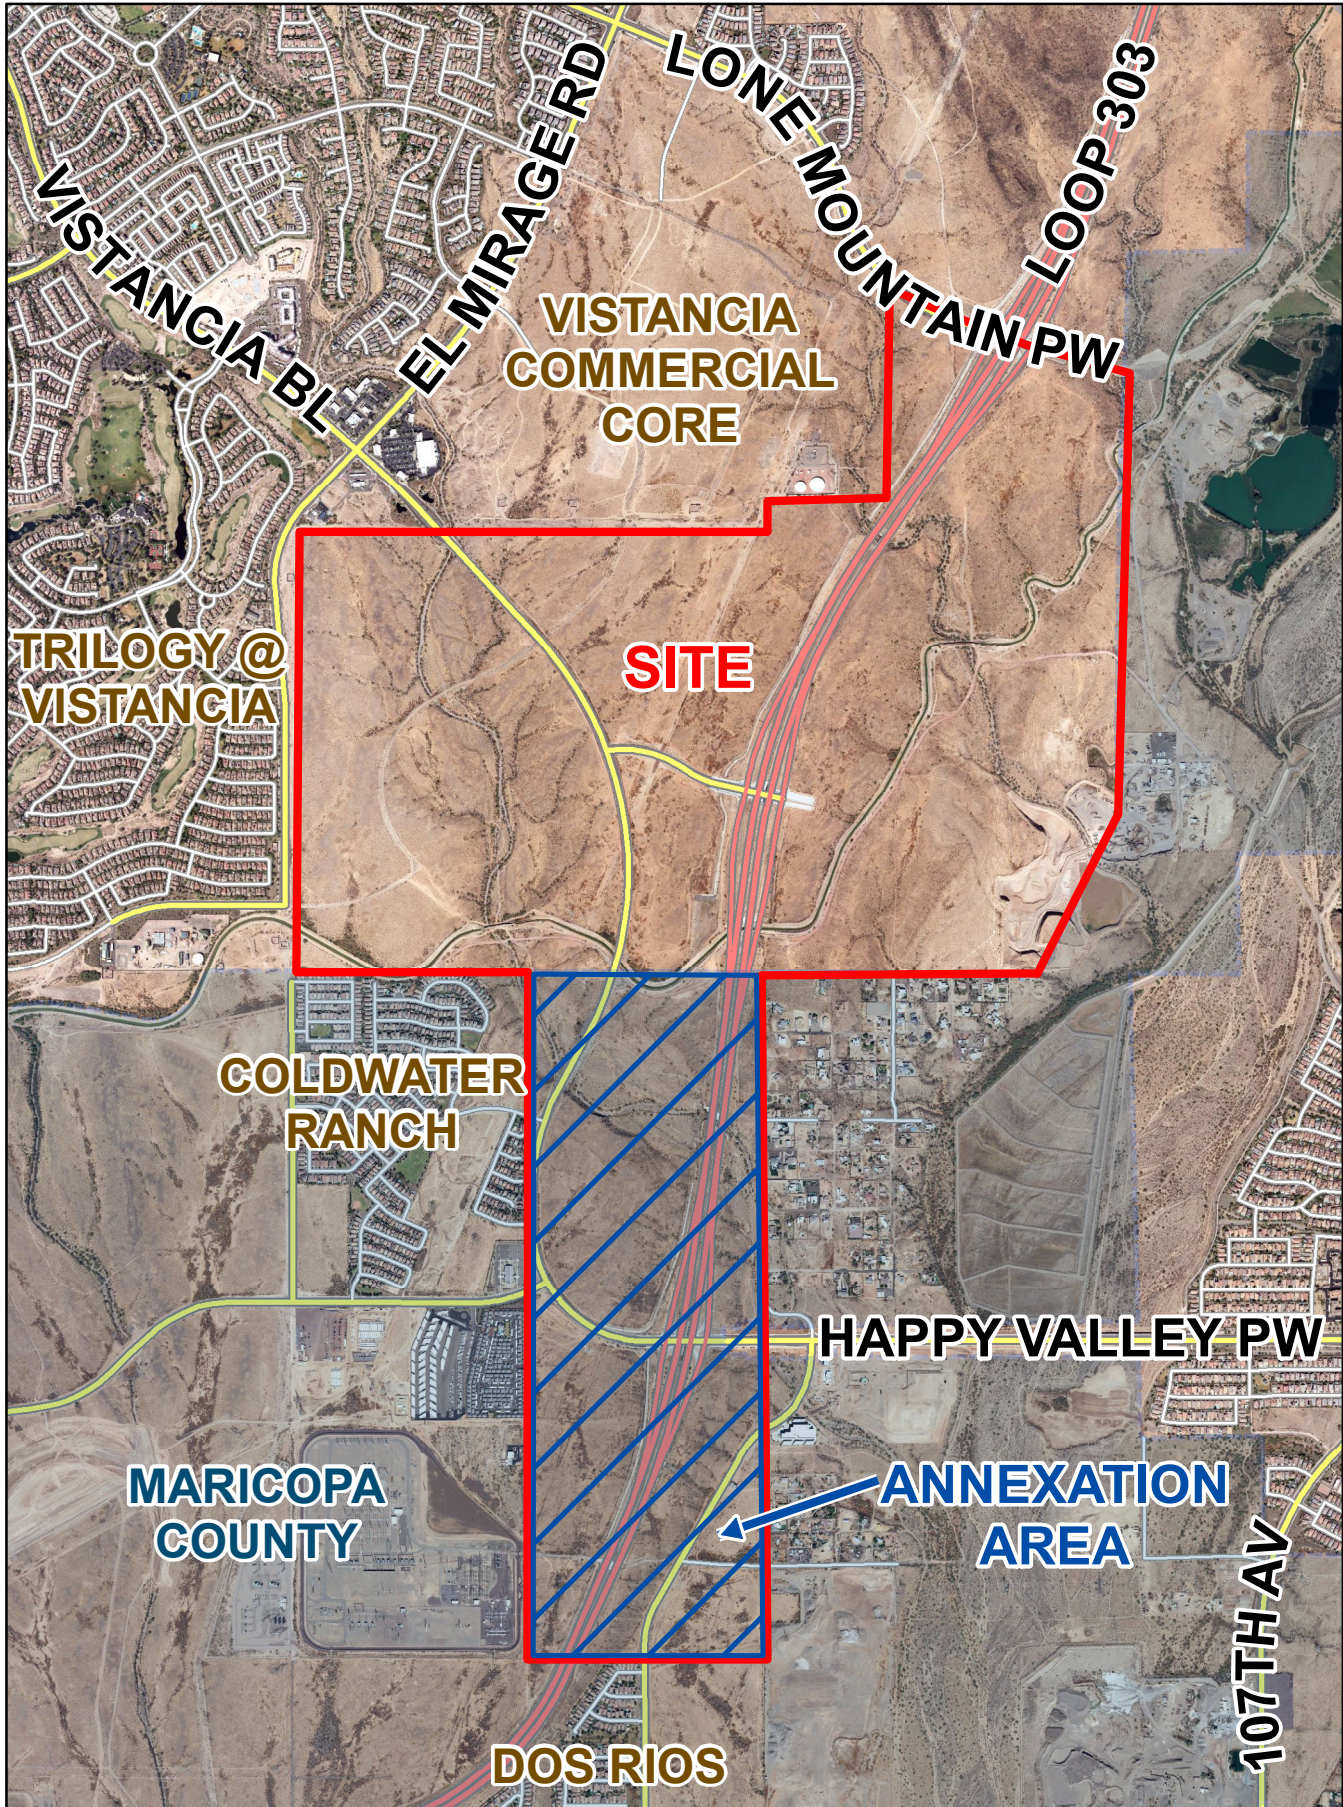

# Z24-03: North Peoria Gateway

Location: S/O Lone Mountain Pkwy to the Calle Lejos Alignment

Exhibit 1 | Vicinity Map