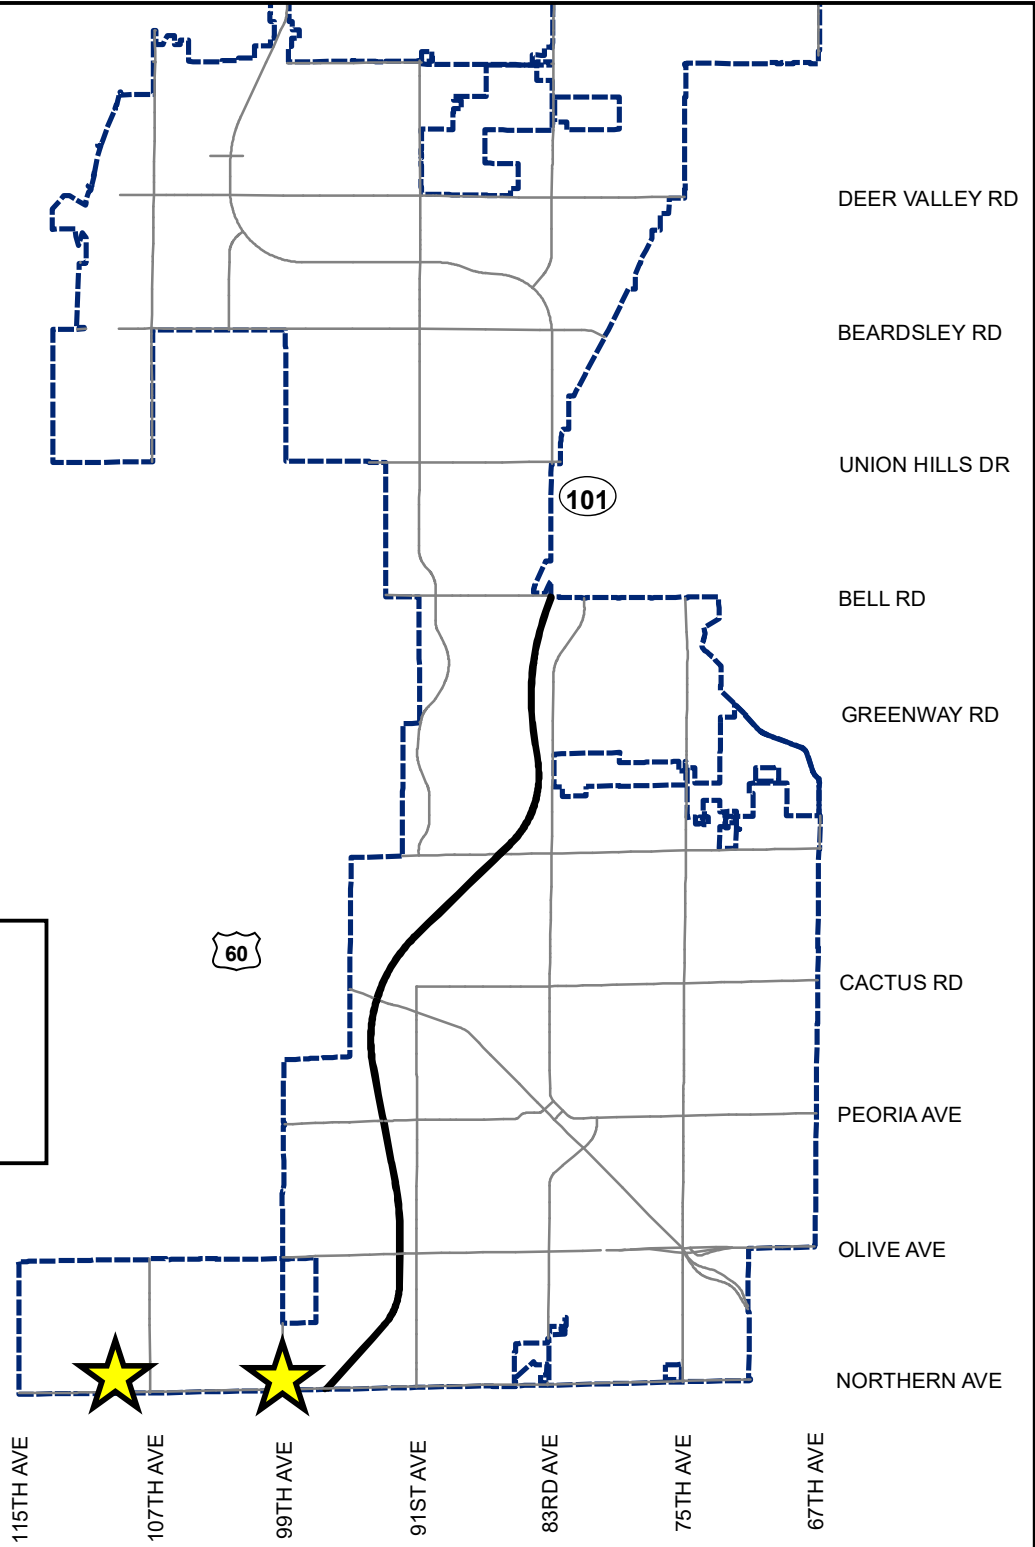

**DEVELOPMENT
&
ENGINEERING**

Northern Parkway Improvements
MCDOT Temp Const Easements
99th Ave/108th Dr
West of the NWC of 99th Avenue

Vicinity Map

303

DEER VALLEY RD

BEARDSLEY RD

UNION HILLS DR

BELL RD

GREENWAY RD

CACTUS RD

PEORIA AVE

OLIVE AVE

NORTHERN AVE

115TH AVE

107TH AVE

99TH AVE

91ST AVE

83RD AVE

75TH AVE

67TH AVE

Legend

Temp Construction Easements

City Limits