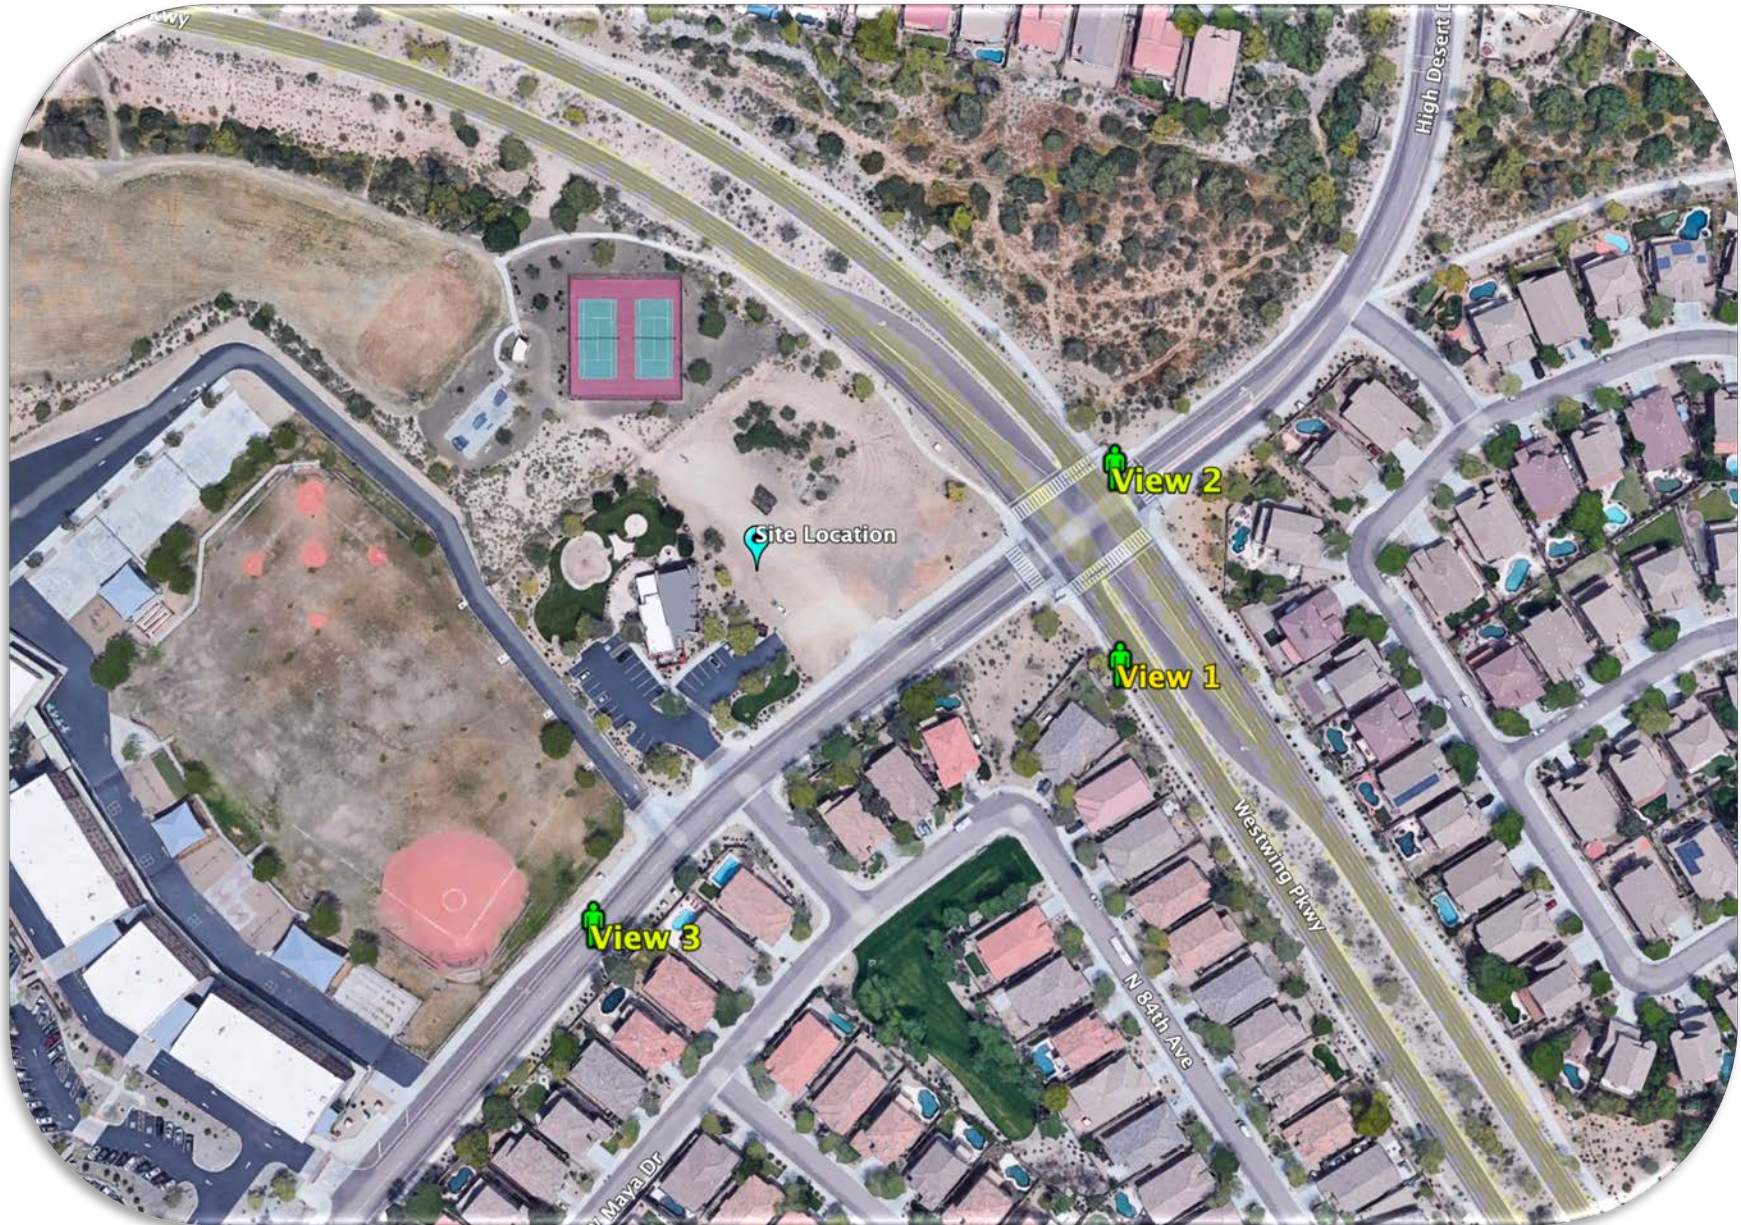

Photo Simulations

PH68007A - WestWing
27008 N Hight Desert Dr NE, Peoria AZ 85383

Exhibit 5 - Photo Simulations

Photo Simulations

PH68007A - WestWing
27008 N Hight Desert Dr NE, Peoria AZ 85383

Before

View 1

Exhibit 5 - Photo Simulations

Photo Simulations

PH68007A - WestWing
27008 N Hight Desert Dr NE, Peoria AZ 85383

Before

View 2

After

Note: Simulations are an artistic illustration created to represent how the proposed project may look once constructed. Simulations are created to match the current design as accurately as possible but are not guaranteed.

Exhibit 5 - Photo Simulations

Photo Simulations

PH68007A - WestWing
27008 N Hight Desert Dr NE, Peoria AZ 85383

Before

View 3

After

Note: Simulations are an artistic illustration created to represent how the proposed project may look once constructed. Simulations are created to match the current design as accurately as possible but are not guaranteed.