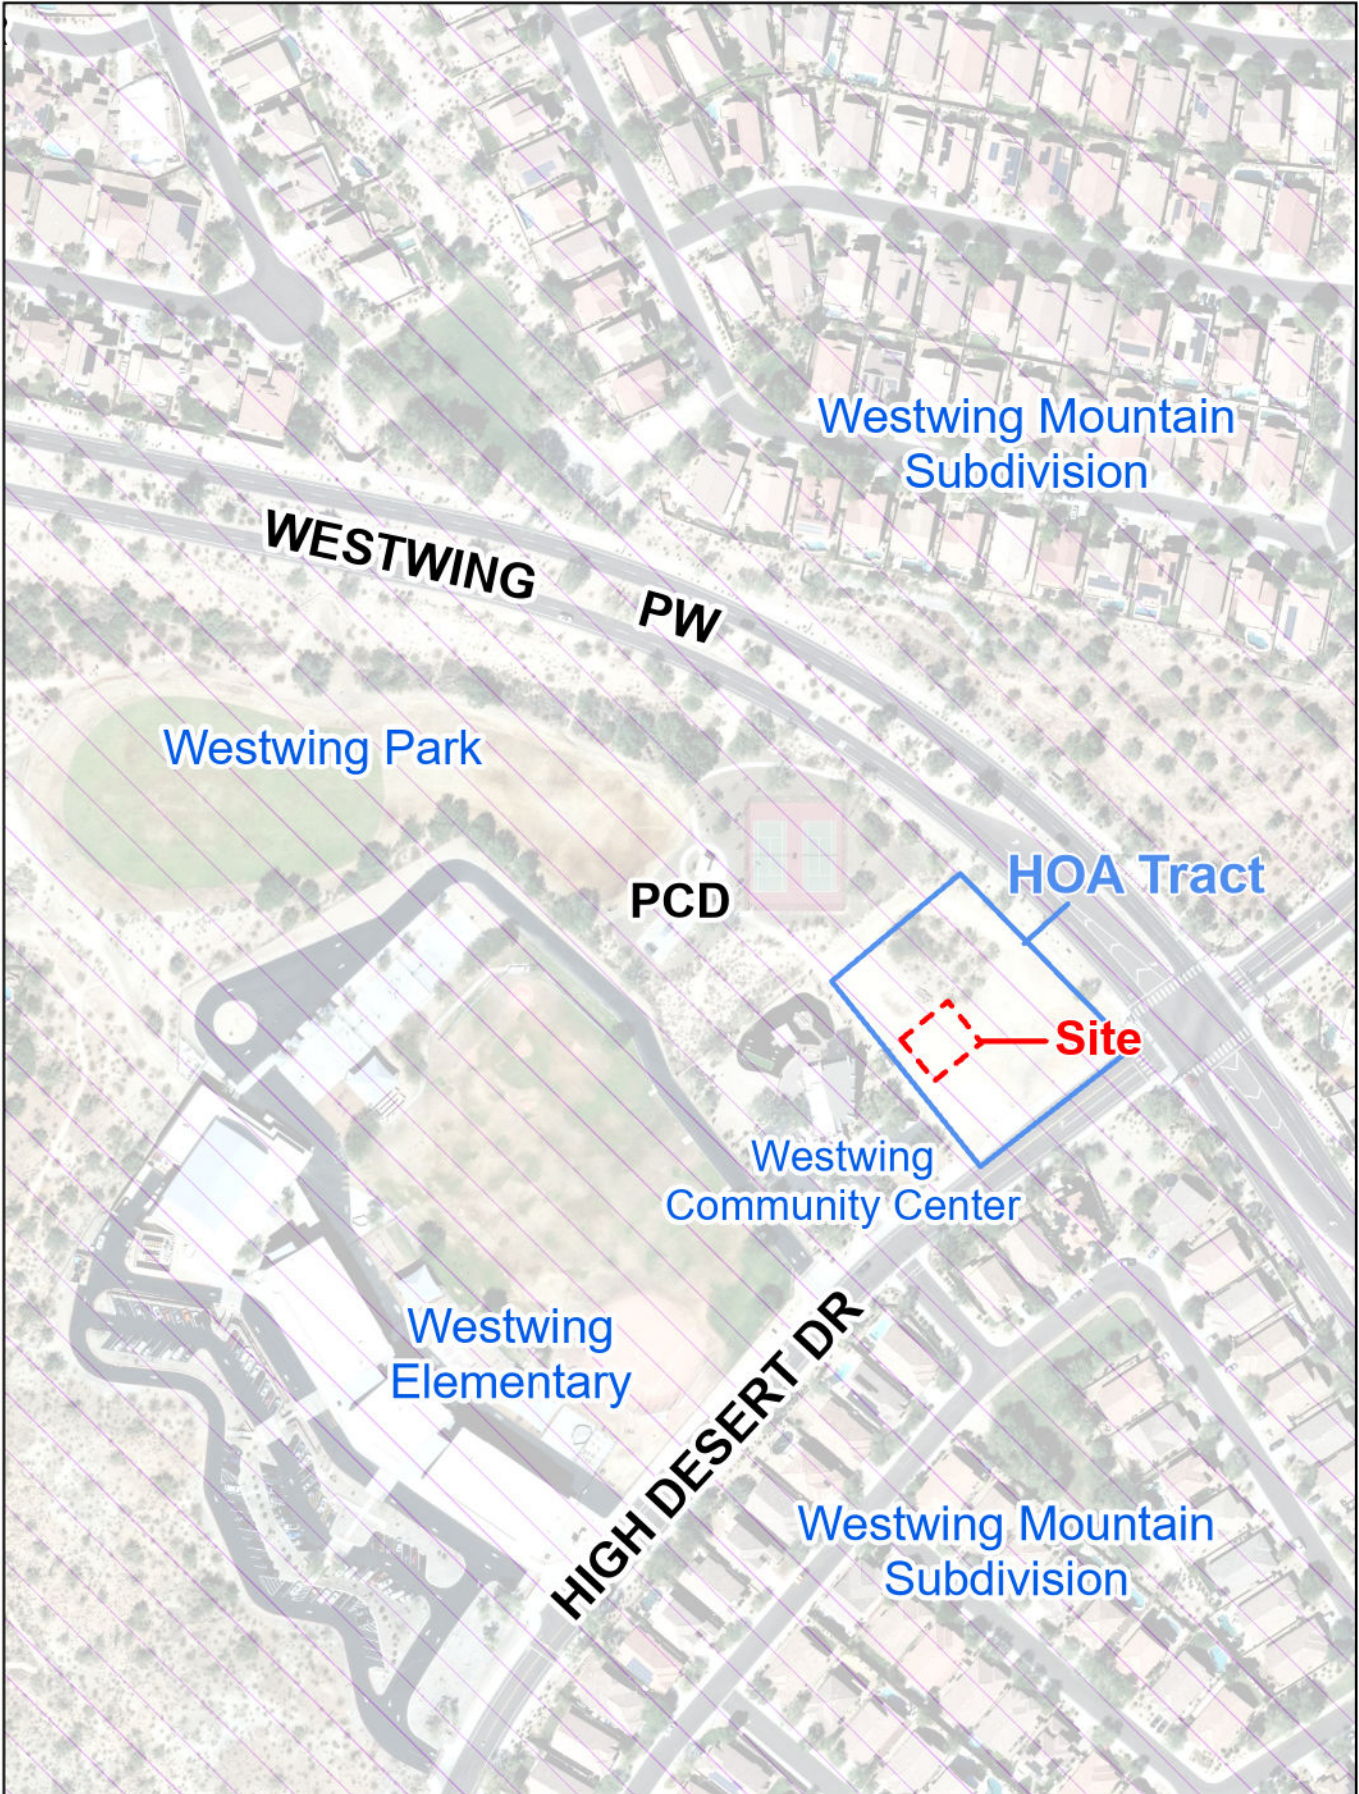

# CU25-07: Westwing Mountain WCF

27008 N. High Desert Drive

Exhibit 3 | Zoning Map