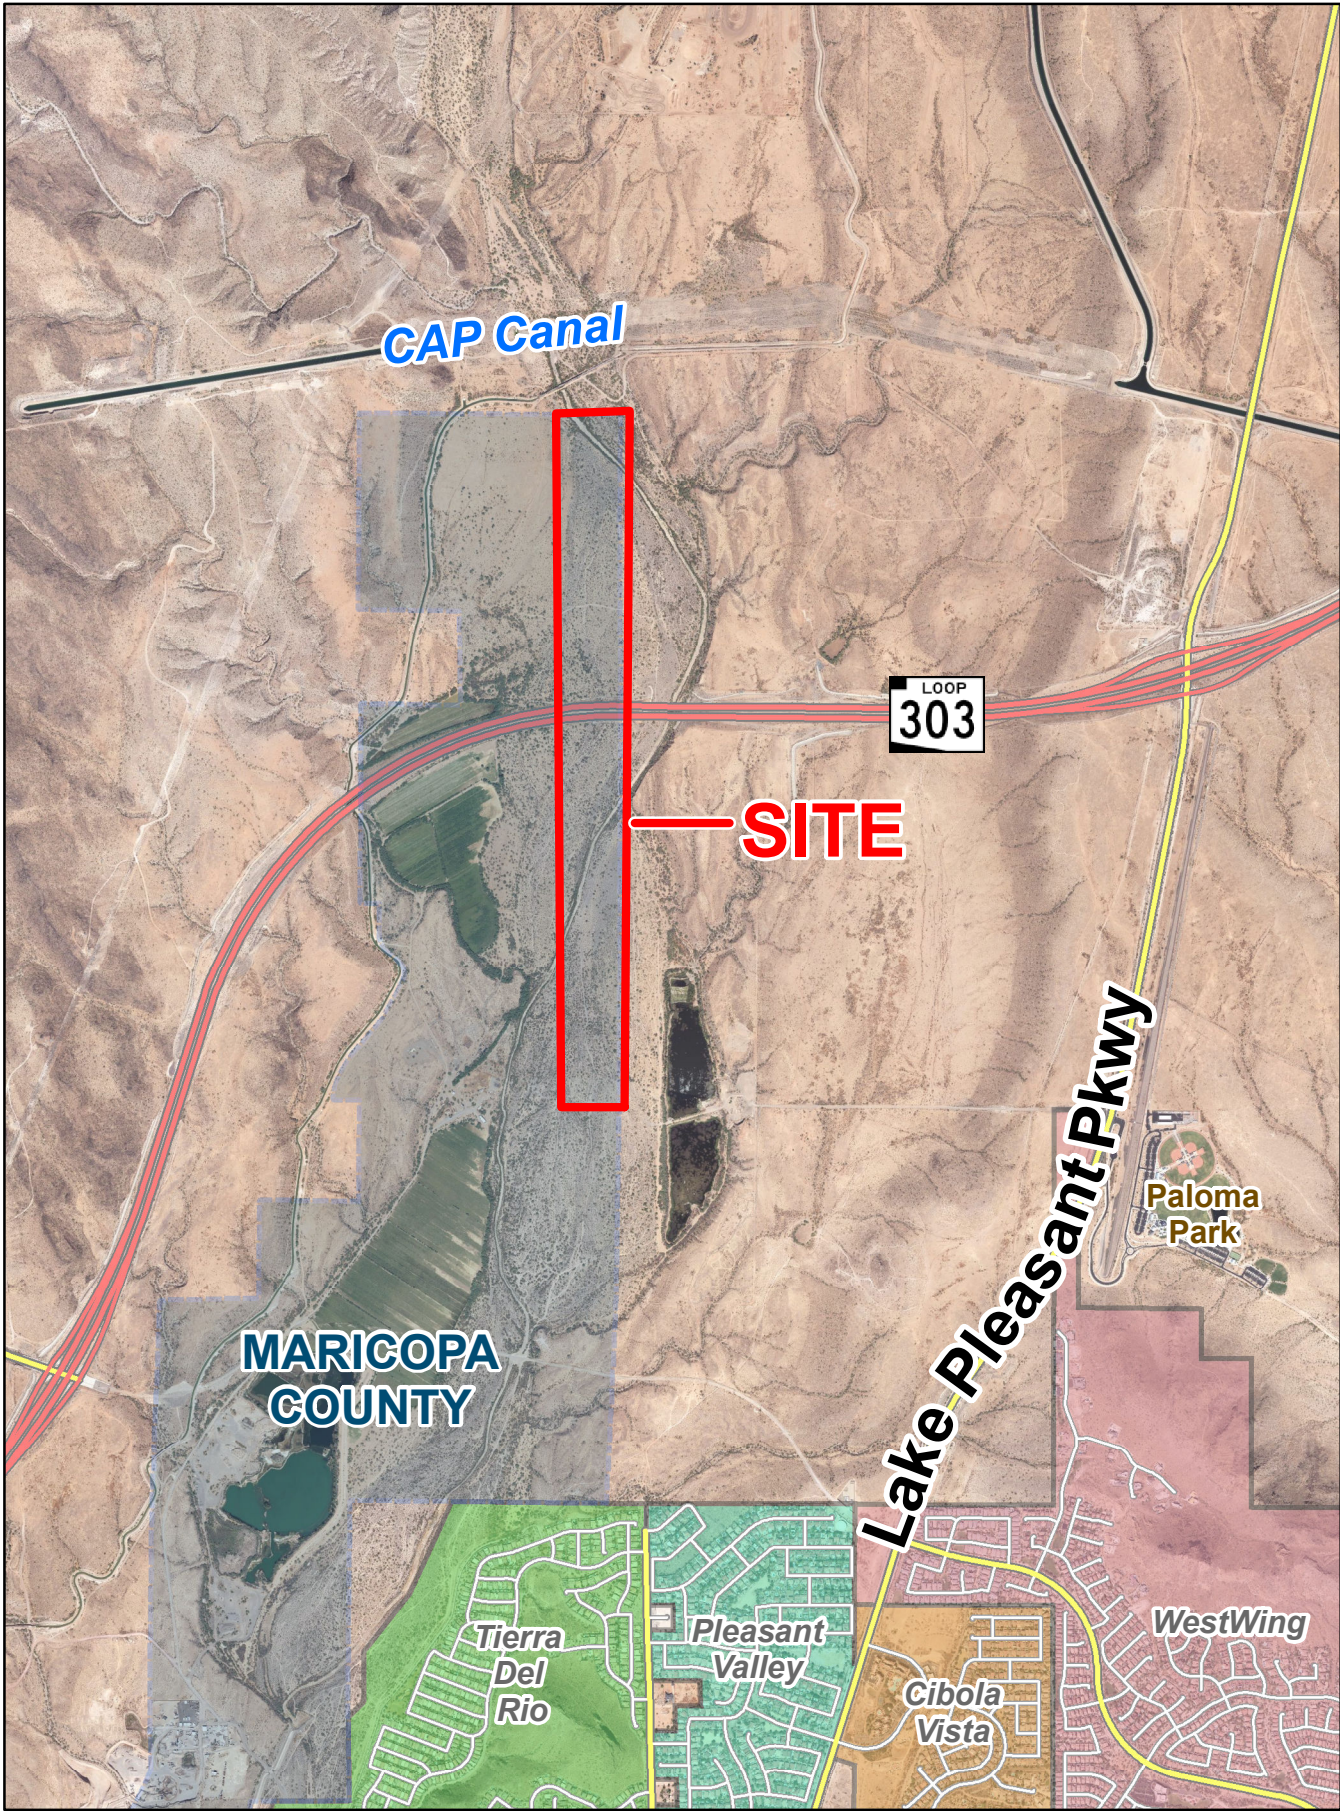

Z25-11: ASLD Parcel C

North & South of Loop 303 along the 100th Avenue Alignment

Exhibit 1 | Vicinity Map