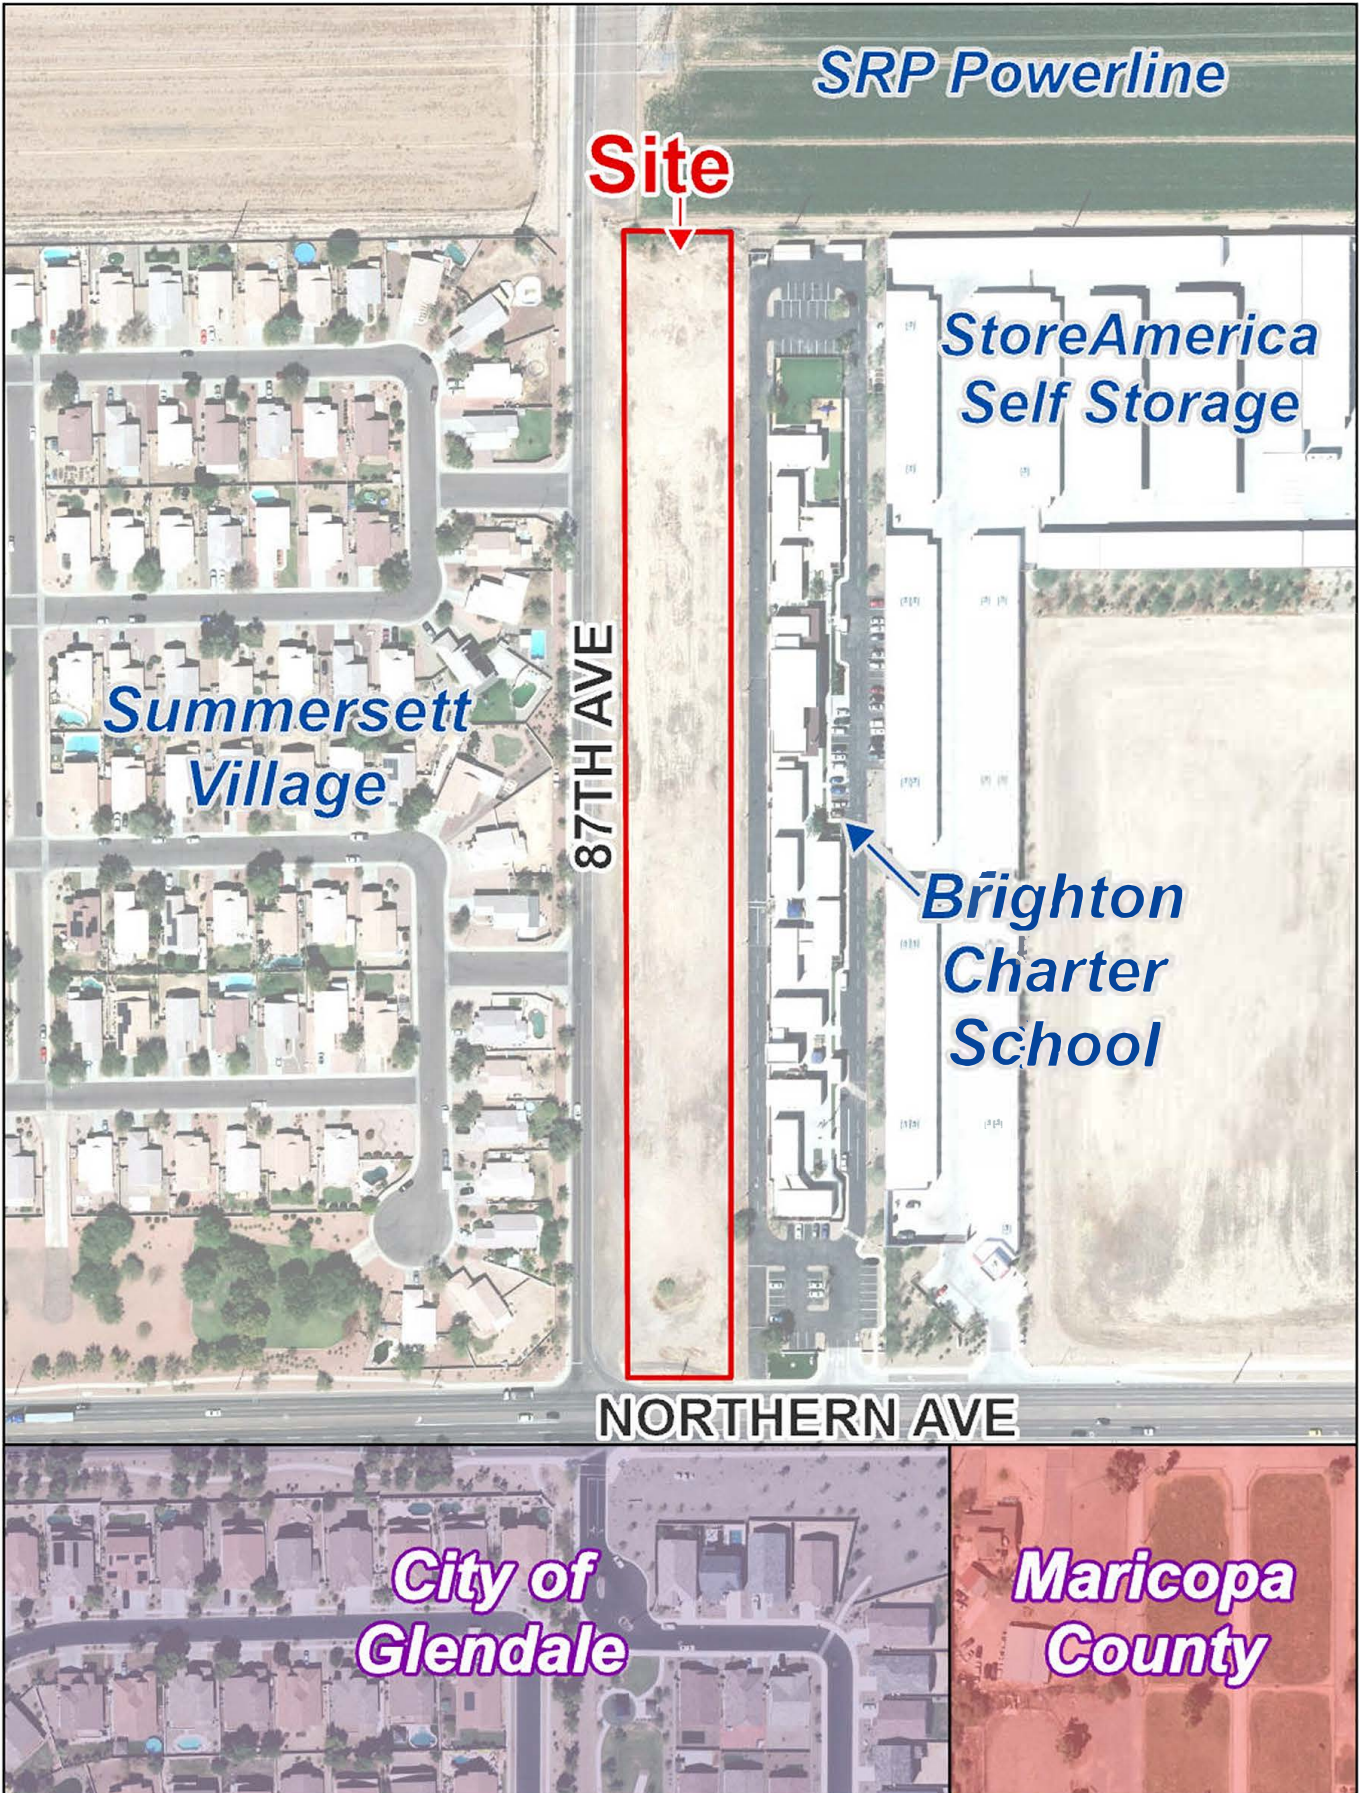

GPA24-07 & Z24-07 Peoria Residential MFR

Northeast Corner of 87th Ave and Northern Ave

Exhibit 1 | Vicinity Map