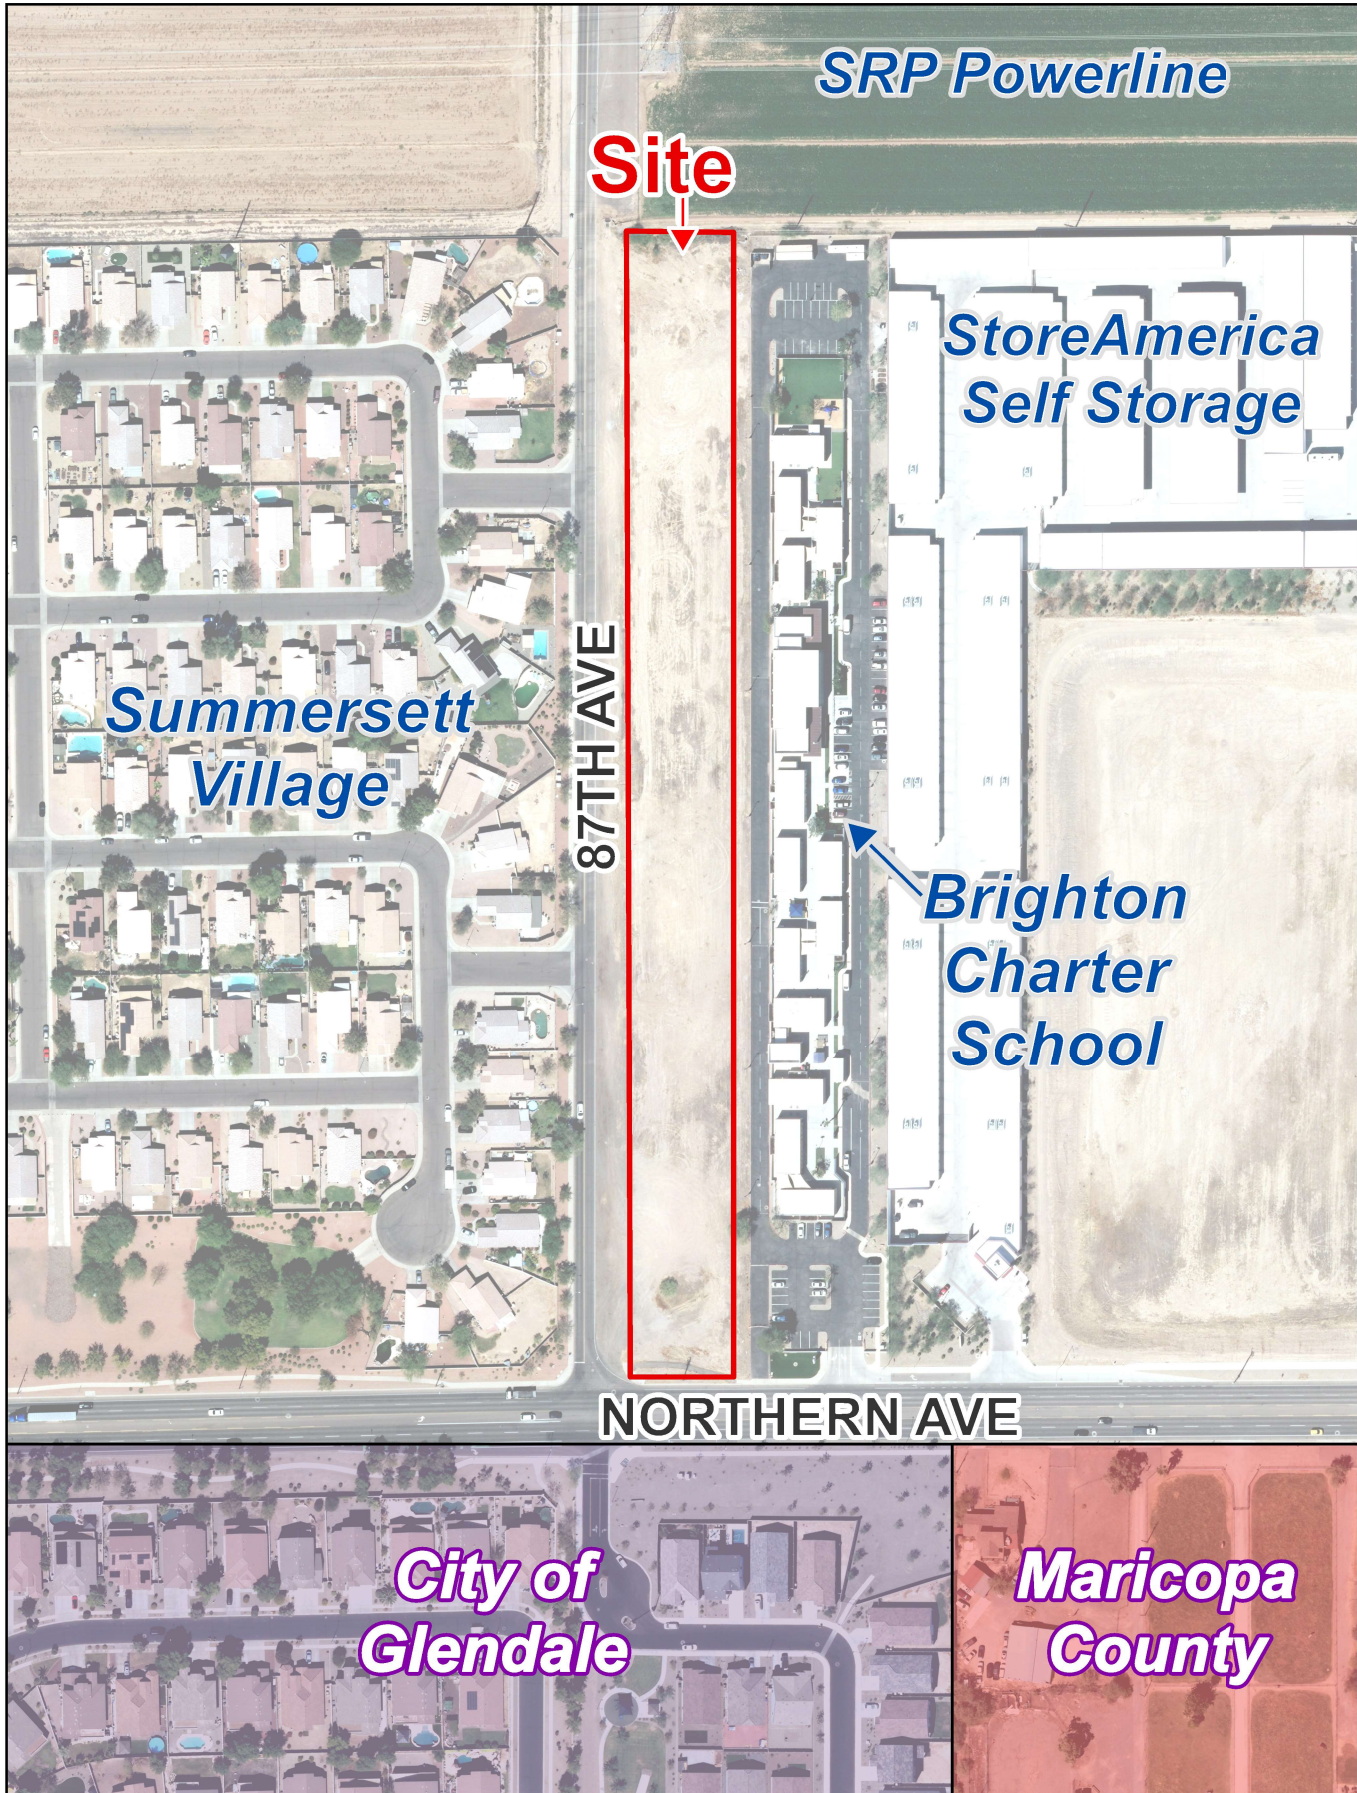

# GPA24-07 & Z24-07 Peoria Residential MFR

Northeast Corner of 87th Ave and Northern Ave

Exhibit 2 | Vicinity Map