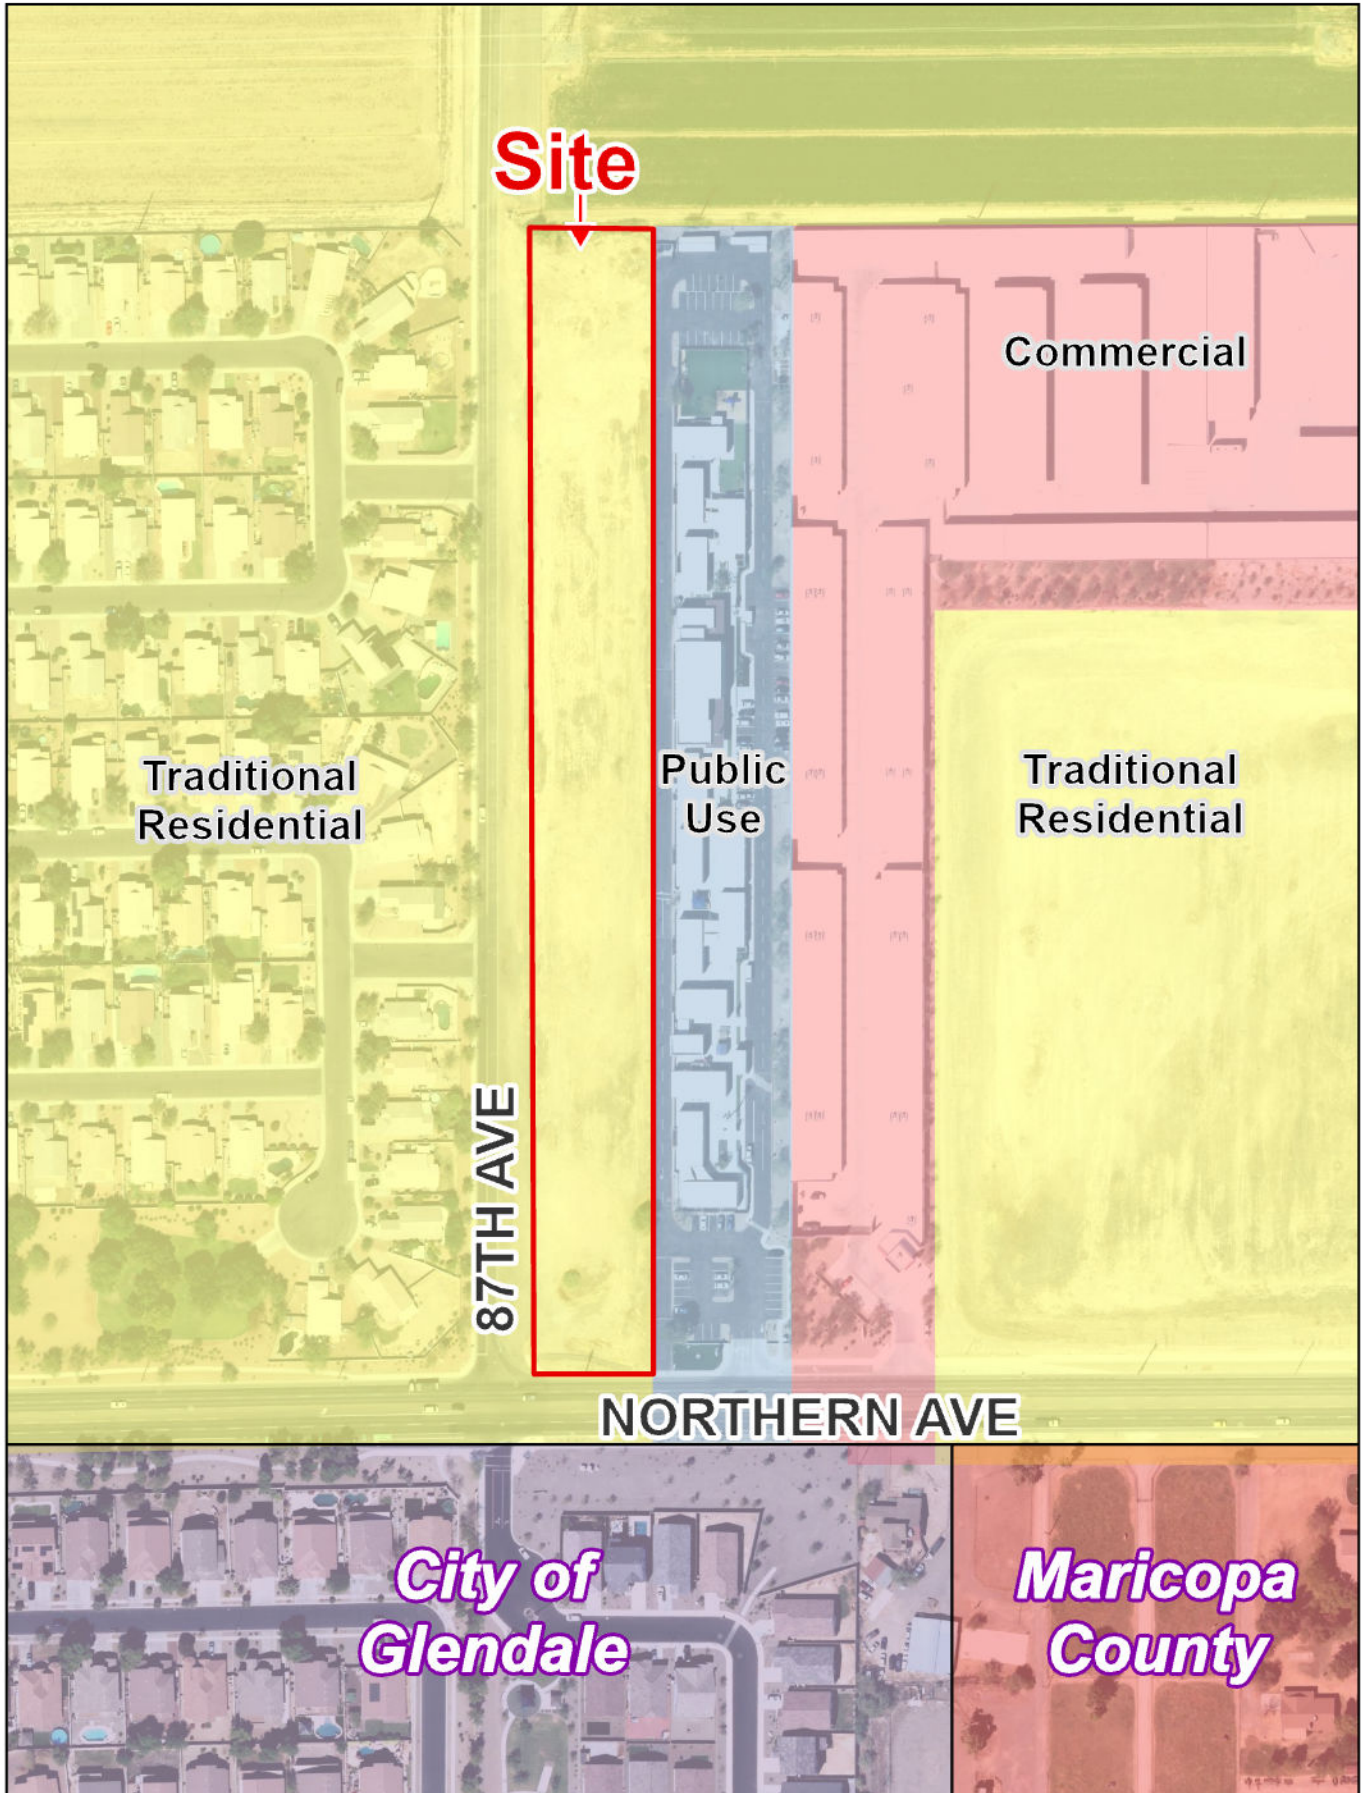

# GPA24-07 & Z24-07 Peoria Residential MFR

Northeast Corner of 87th Ave and Northern Ave

Exhibit 3 | Existing Land Use