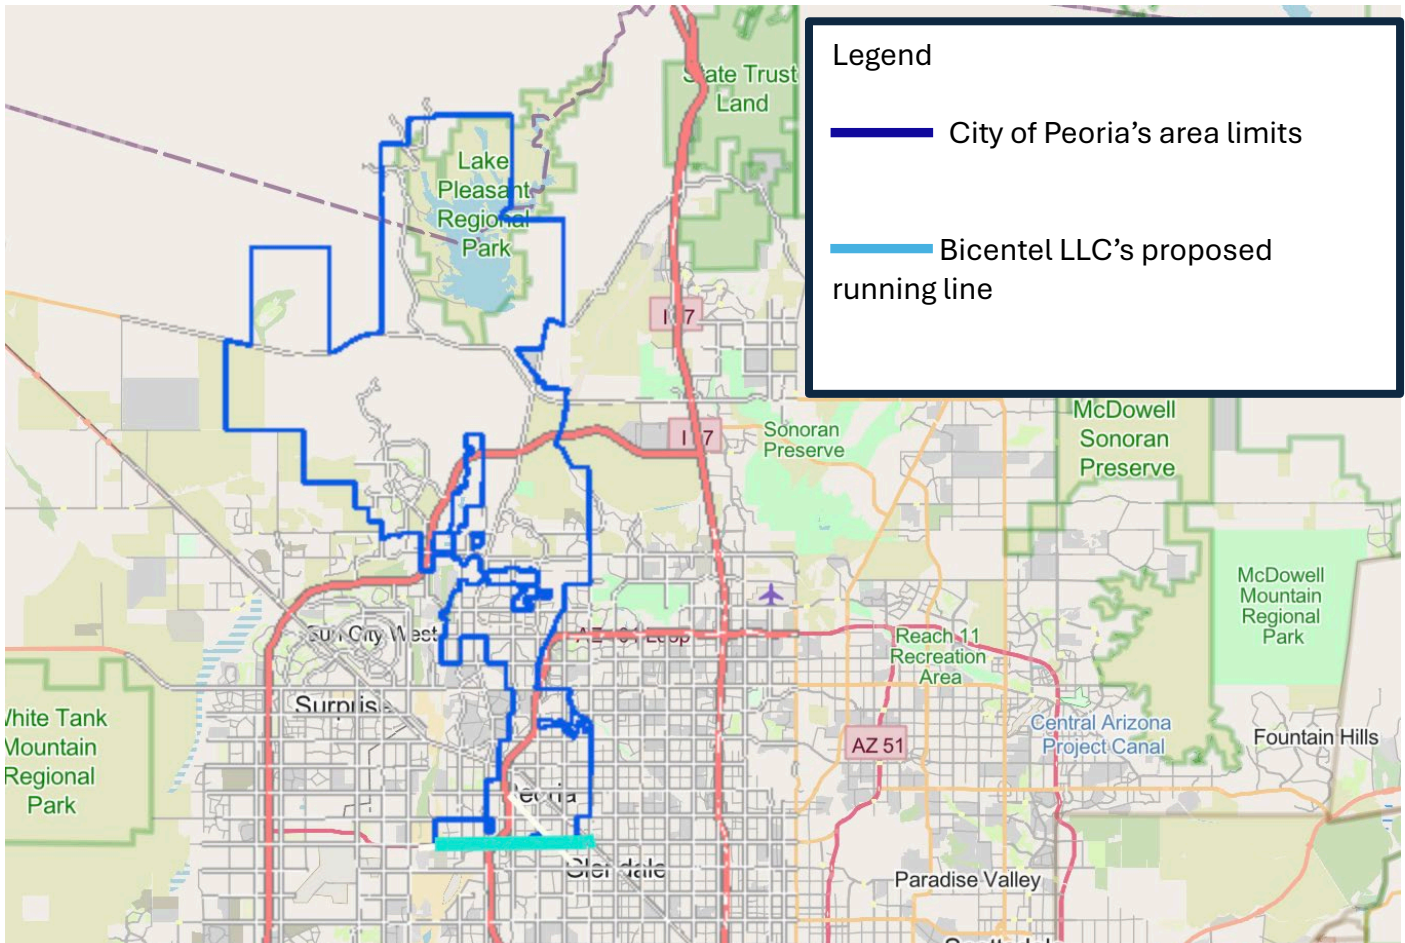

City's Jurisdictional boundaries with use area

Legend

- City of Peoria's area limits
- Bicentel LLC's proposed running line

Legend

- City of Peoria's area limits
- Bicentel LLC's proposed running line

Proposed running line

Map Legend

- City of Peoria's limits
- Bicentel LLC's proposed route (29,135 ft conduit and fiber)