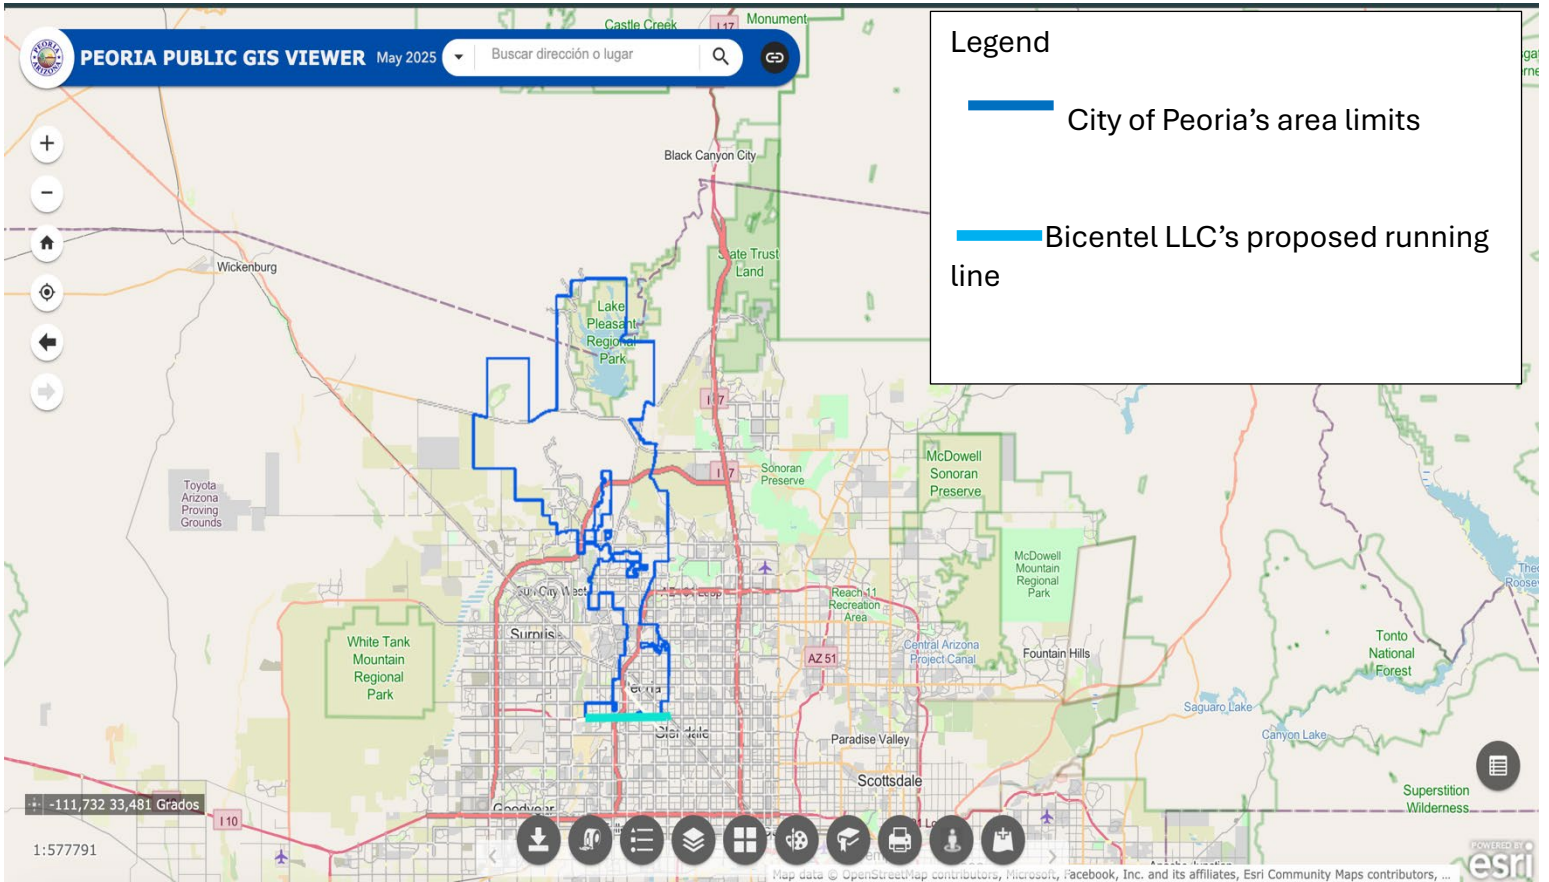

City's Jurisdictional boundaries with use area

Legend

- City of Peoria's area limits
- Bicentel LLC's proposed running line

Legend

- City of Peoria's area limits
- Bicentel LLC's proposed running line

Proposed running line

Map Legend

- City of Peoria's limits
- Bicentel LLC's proposed route (29,135 ft conduit and fiber)