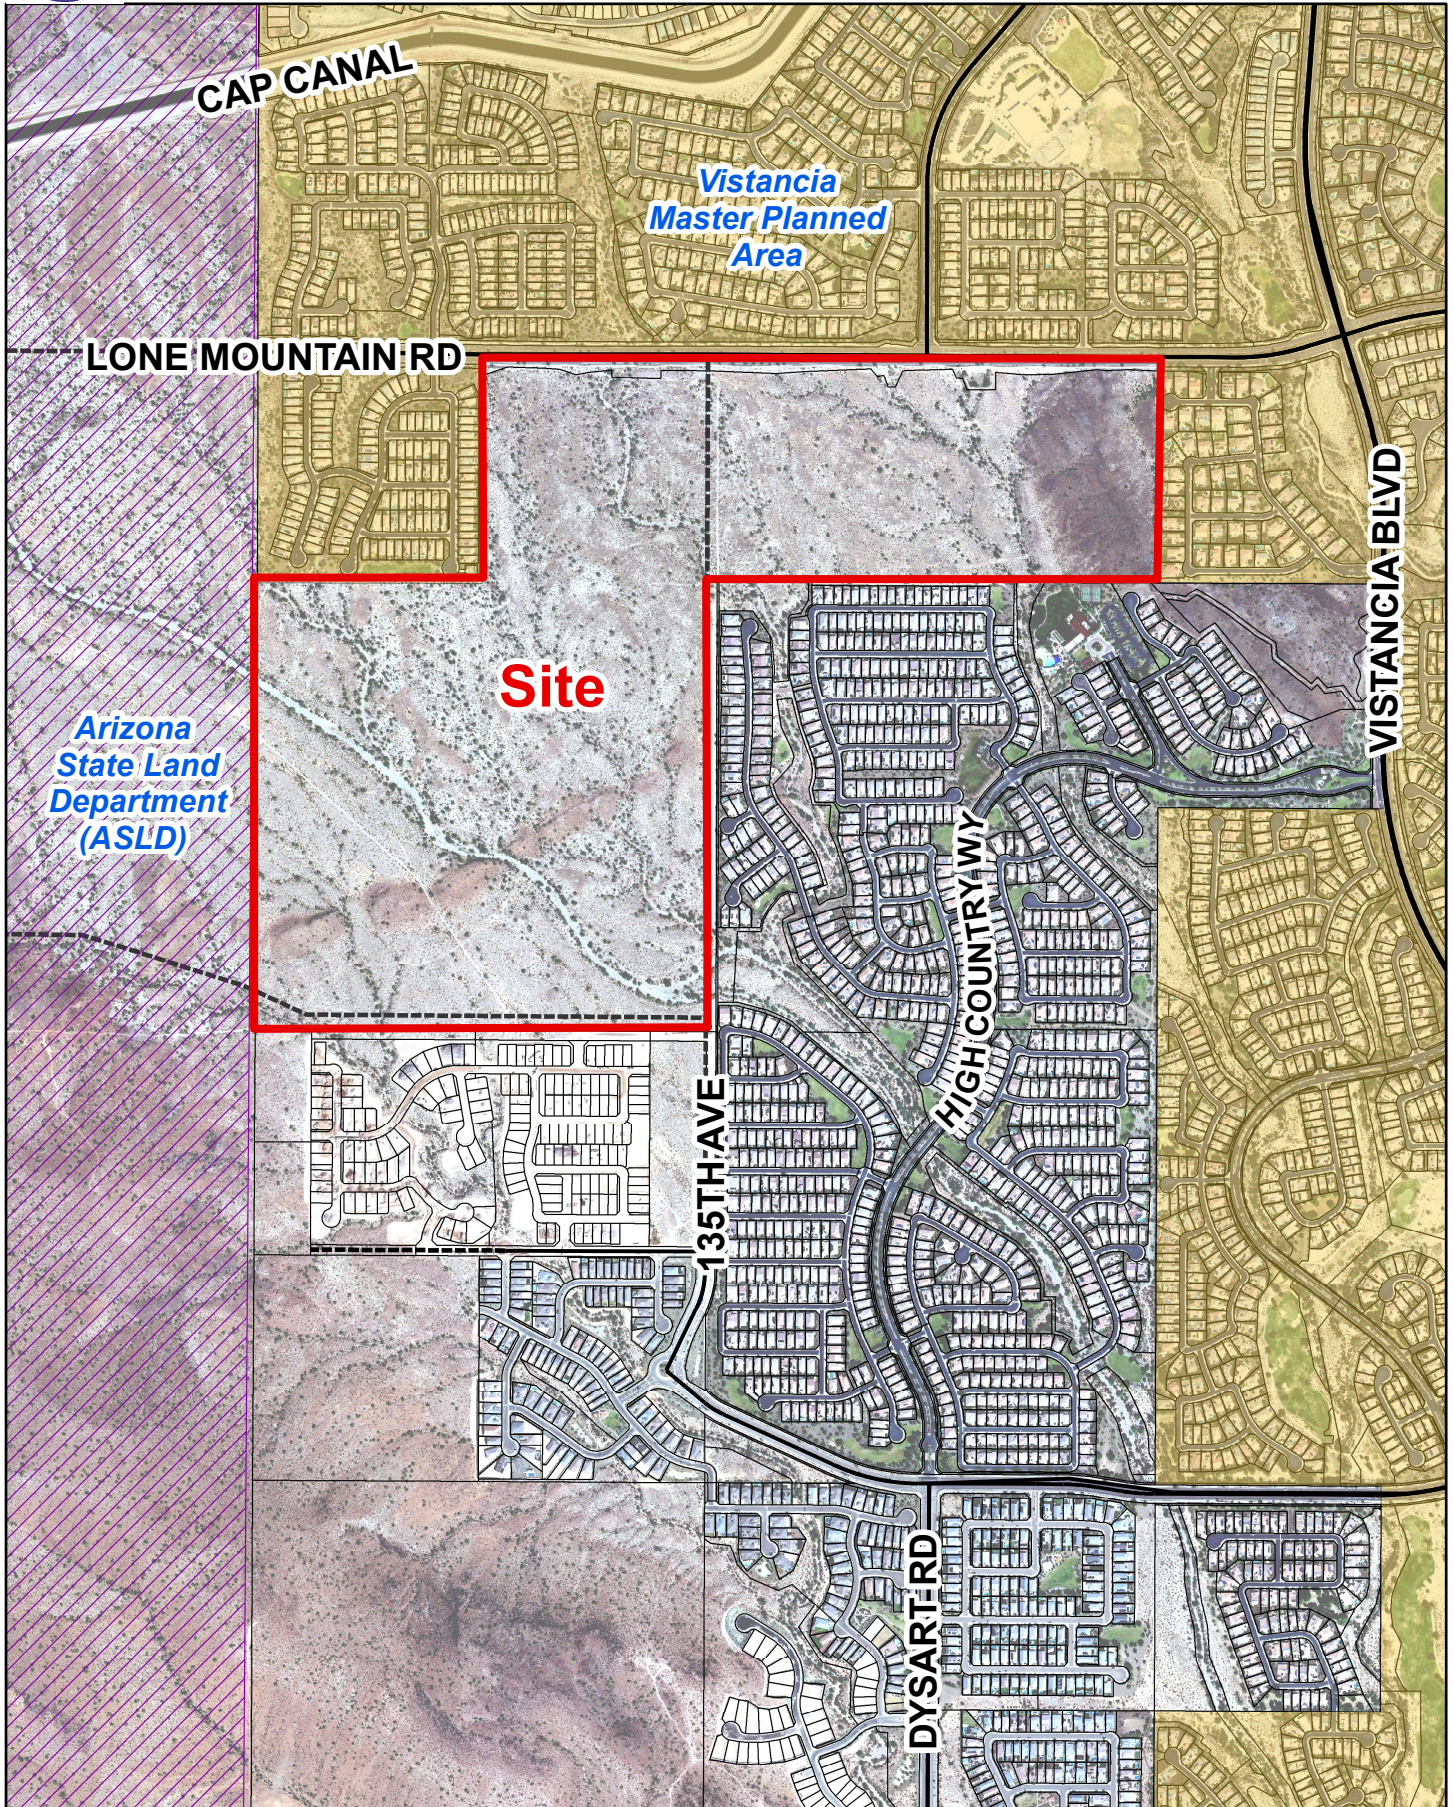

Vicinity Map | Exhibit 2

LONE MOUNTAIN & 135TH AVENUE (Z25-04)

CAP CANAL

Vistancia
Master Planned
Area

LONE MOUNTAIN RD

Site

Arizona
State Land
Department
(ASLD)

VISTANCIA BLVD

135TH AVE

HIGH COUNTRY WY

DYSART RD