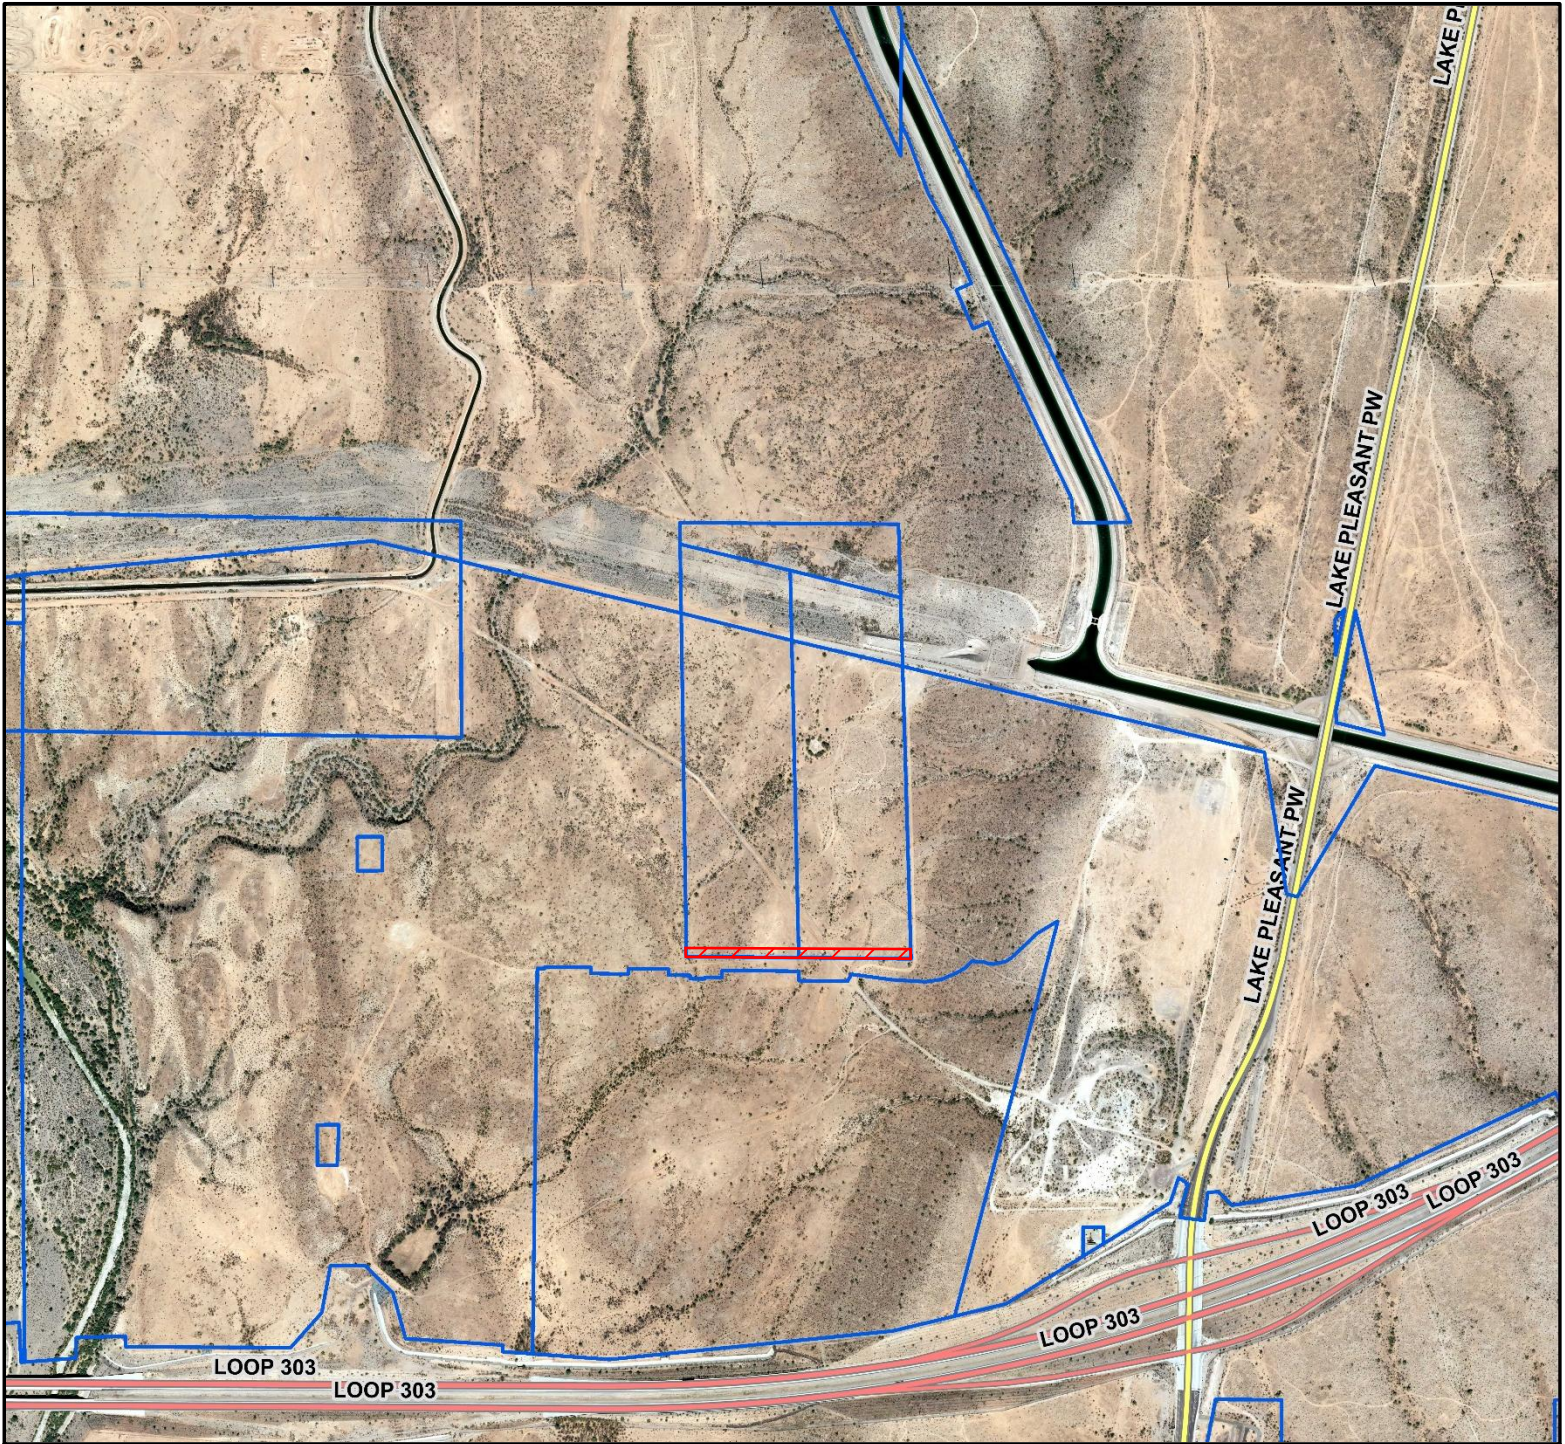

**DEVELOPMENT
& ENGINEERING**

Roman Catholic Church of the Diocese of Phoenix
Reimbursement Agreement
North of Loop 303/West of Lake Pleasant Pkwy
APN's: 201-02-008C/201-02-008F

Location Map

Legend

Right-of-Way Area