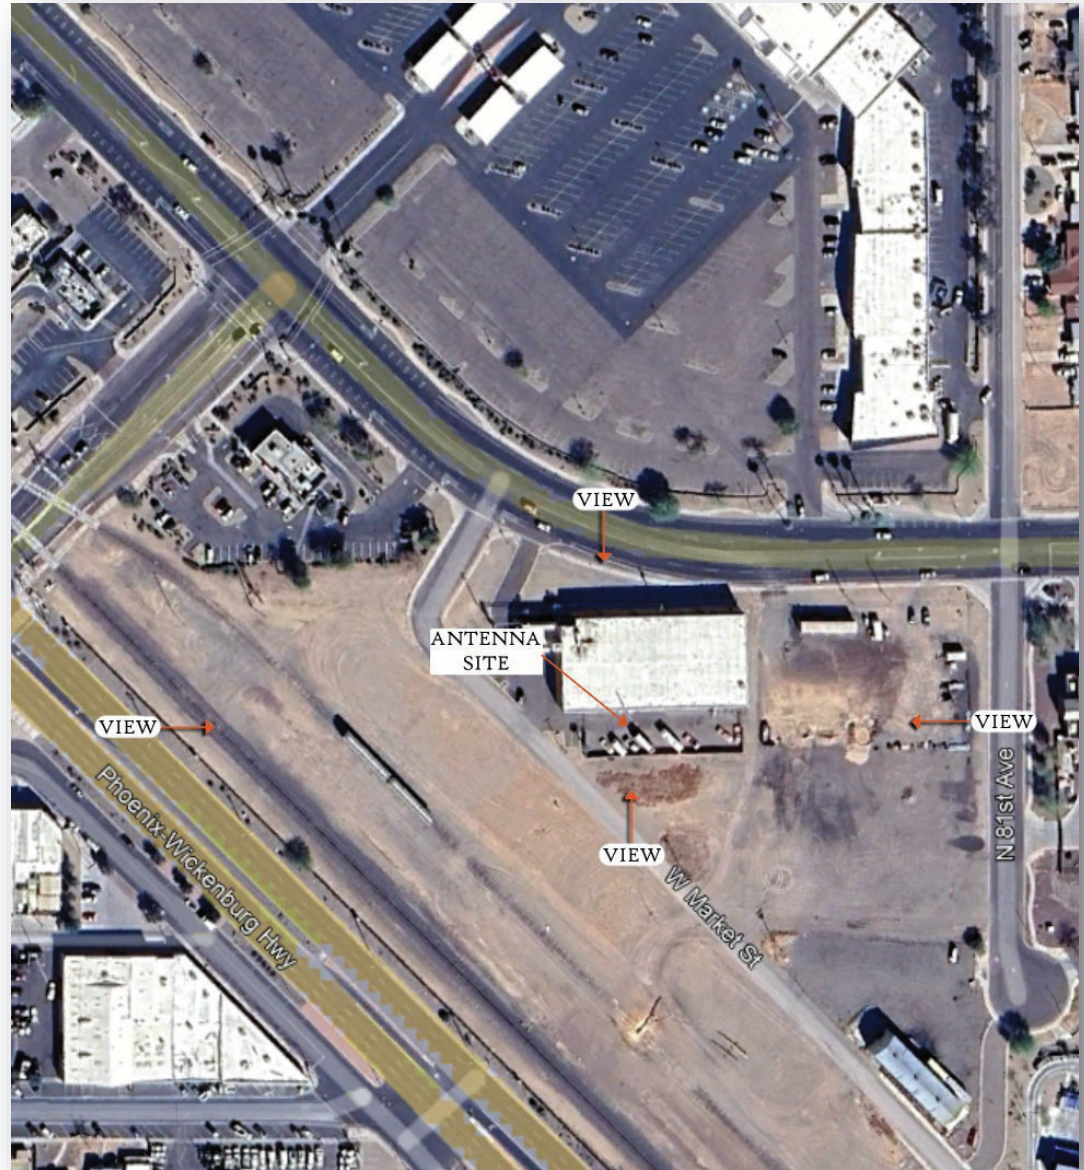

Site Name: Crown Storage Solutions

Site Number: 828260

Site Address: 8181 W Peoria Ave,
Peoria, AZ 85345

Lat/Long: 33.482386, -111.922797

Date: 11/06/2025

Site Location Map

PREPARED BY:

TELCYTE
INFRASTRUCTURE SERVICES

THIS PHOTO SIMULATION IS FOR ILLUSTRATION PURPOSES ONLY

TOWER SCALE IS DETERMINED USING GOOGLE EARTH'S POLYGON TOOL, SETTING THE TOWER HEIGHT

Existing View

Proposed View

PREPARED BY:

TELCYTE
INFRASTRUCTURE SERVICES