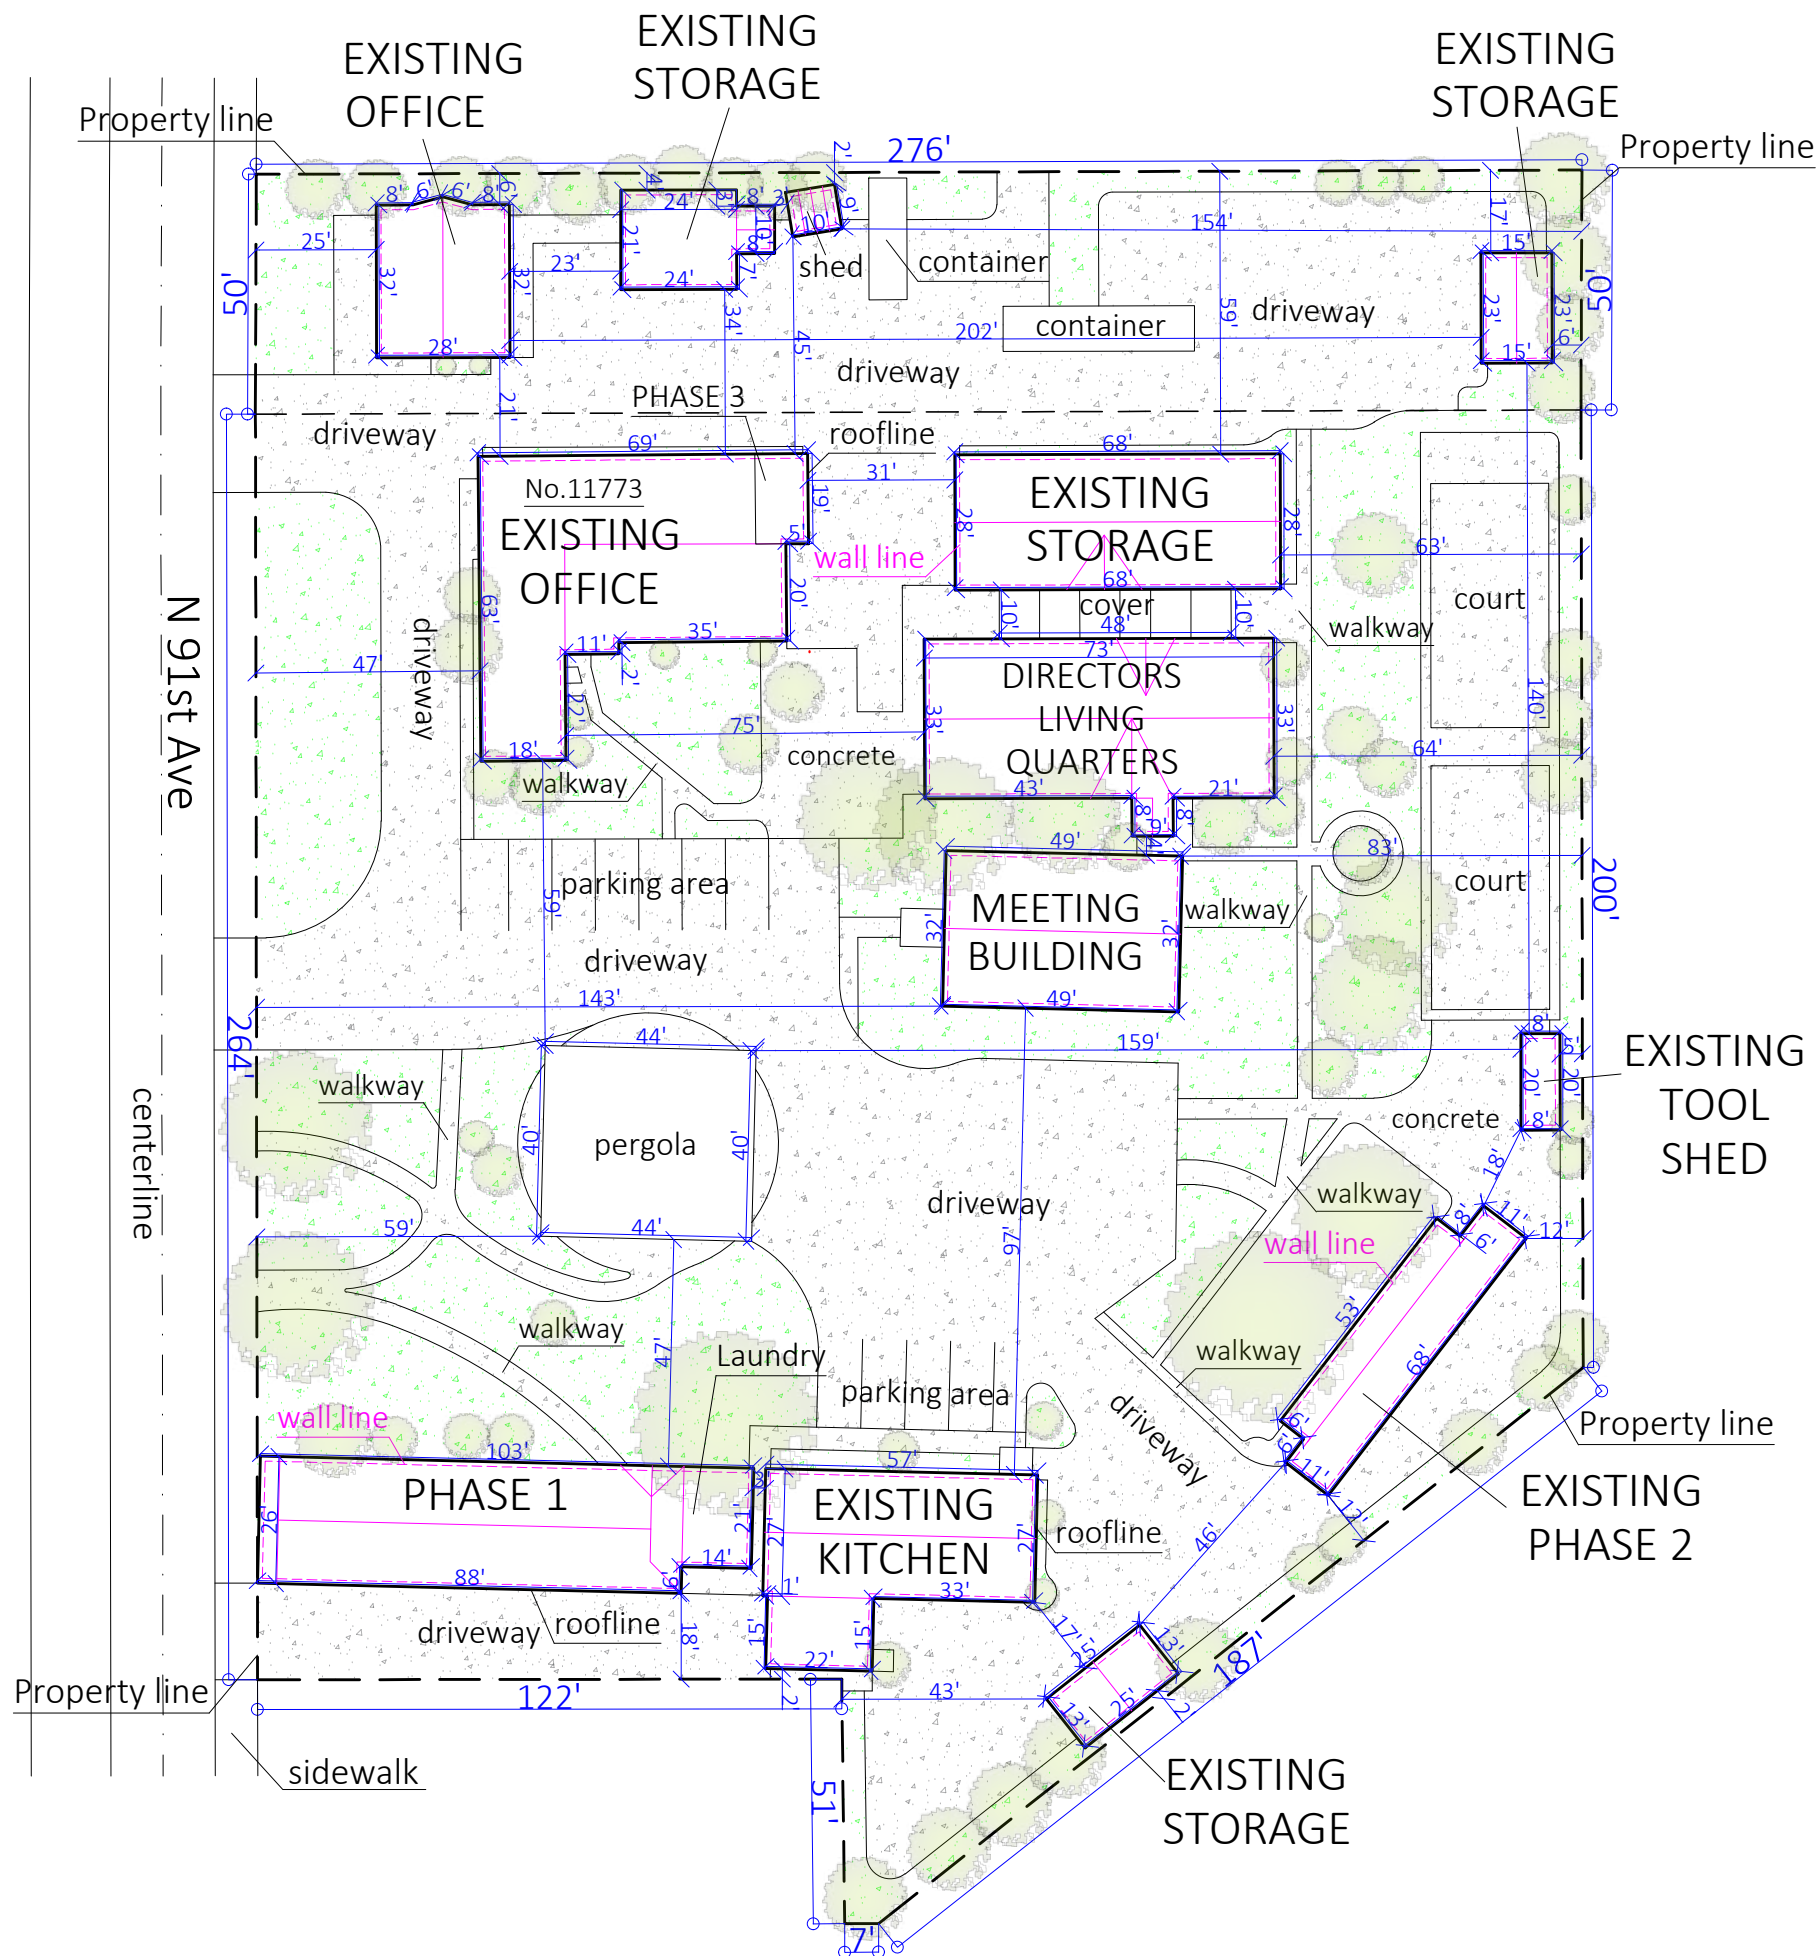

# SITE PLAN

11773 N 91st Ave

Peoria, AZ 85345

Parcel 1 ID: 142-46-003D

Lot 1 area: 0.32 Acres

Parcel 2 ID: 142-46-004B

Lot 2 area: 1.66 Acres

Paper Size: 11"x17"

scale 1"=40'

## Exhibit 5

### Disclaimer

This is not a Legal Survey, nor is it intended to be or replace one.

These measurements are approximate and are for illustrative purposes only.

This work product represents only generalized location of features, objects or boundaries and should not be relied upon as being legally authoritative for the precise location of any feature, objects or boundary.